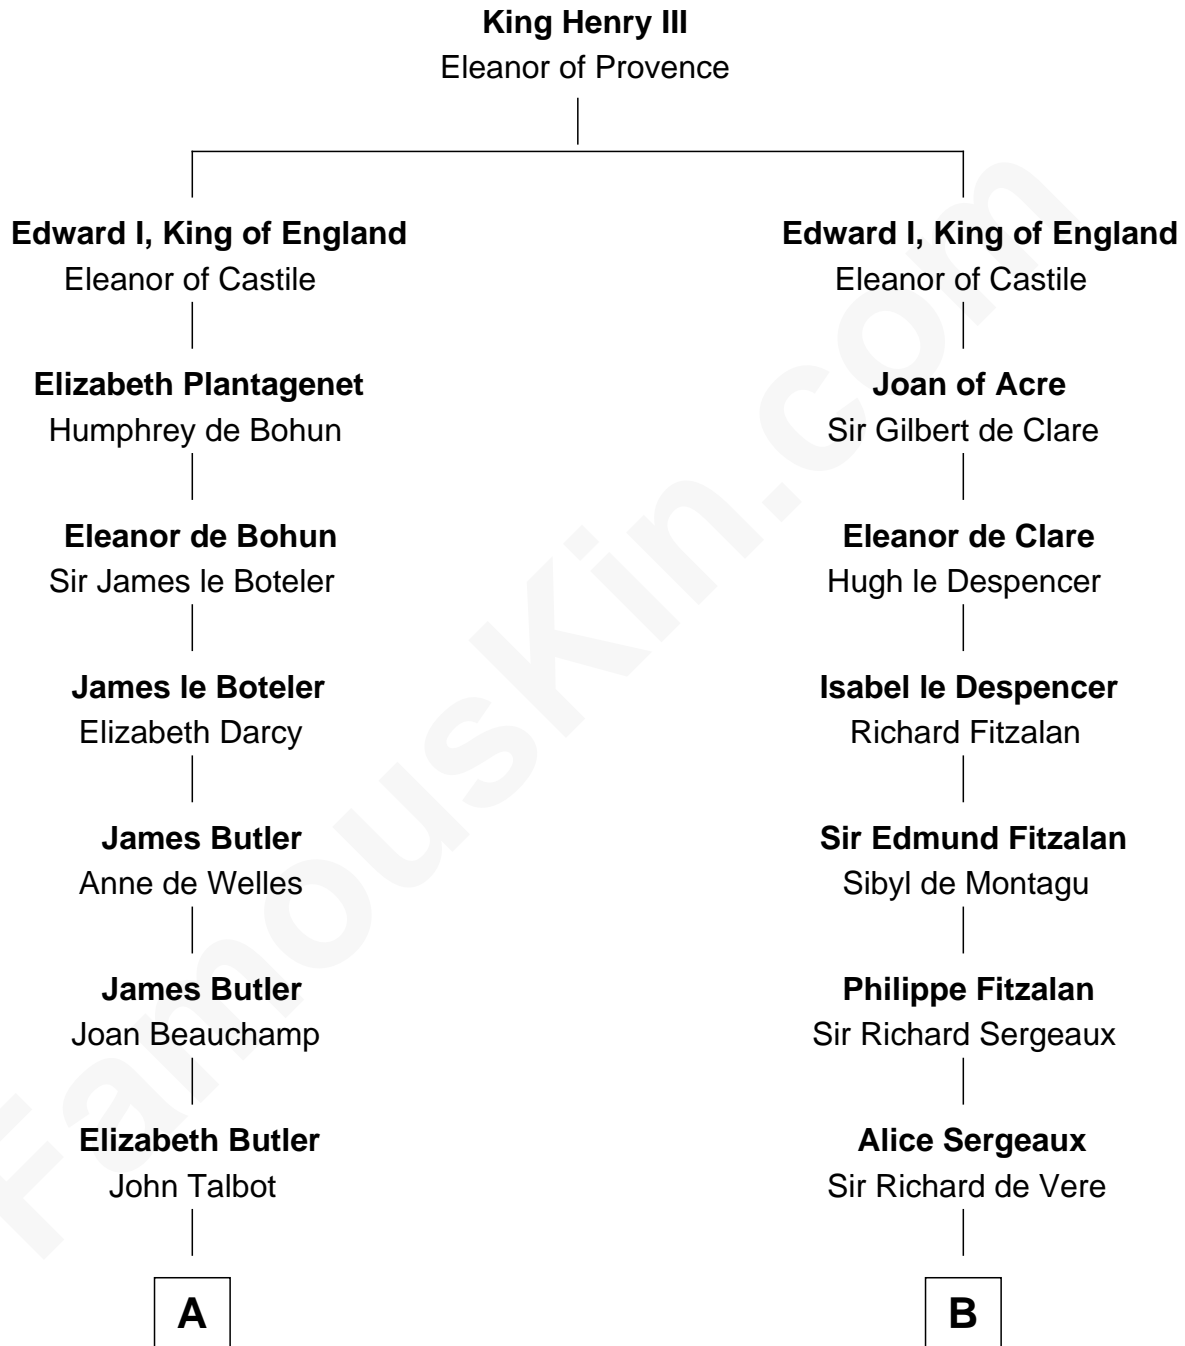

## Relationship Chart of

### Grover Cleveland

22nd and 24th U.S. President

18th cousin 2 times removed of

### Samuel Howard

Boston Tea Party Participant

**C**

**Abiah Hyde**  
Aaron Cleveland

**William Cleveland**  
Margaret Falley

**Rev. Richard Falley Cleveland**  
Ann Neal

**Grover Cleveland**  
*22nd and 24th U.S. President*