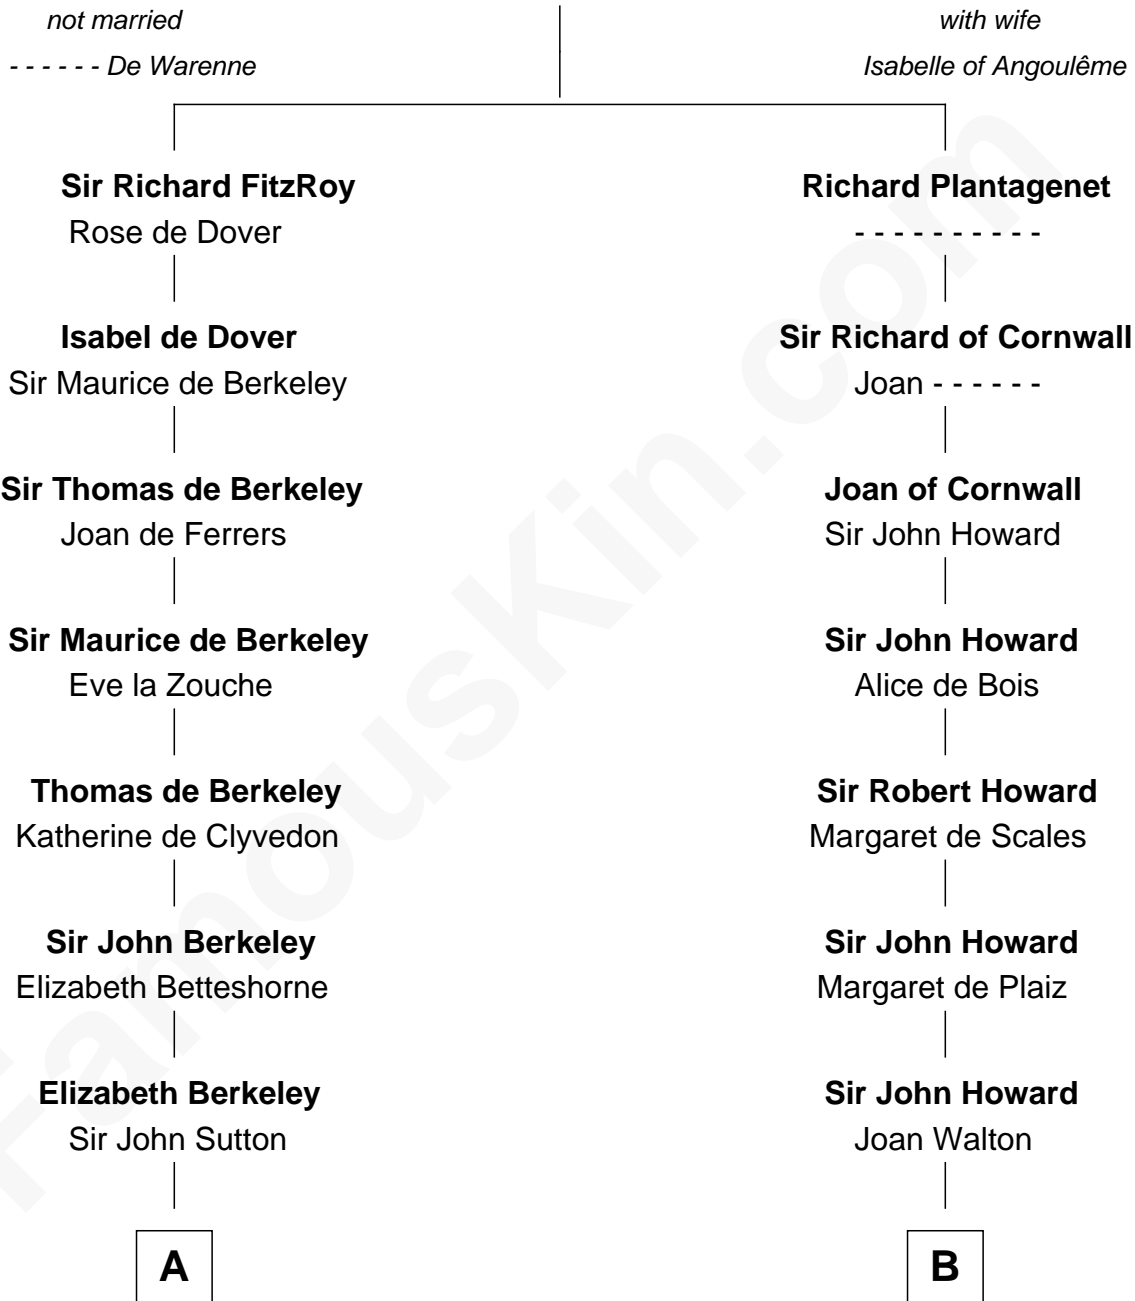

FamousKin.com

Relationship Chart of

Grover Cleveland

22nd and 24th U.S. President

18th cousin 1 time removed of

Samuel Howard

Boston Tea Party Participant

John, King of England

FamousKin.com