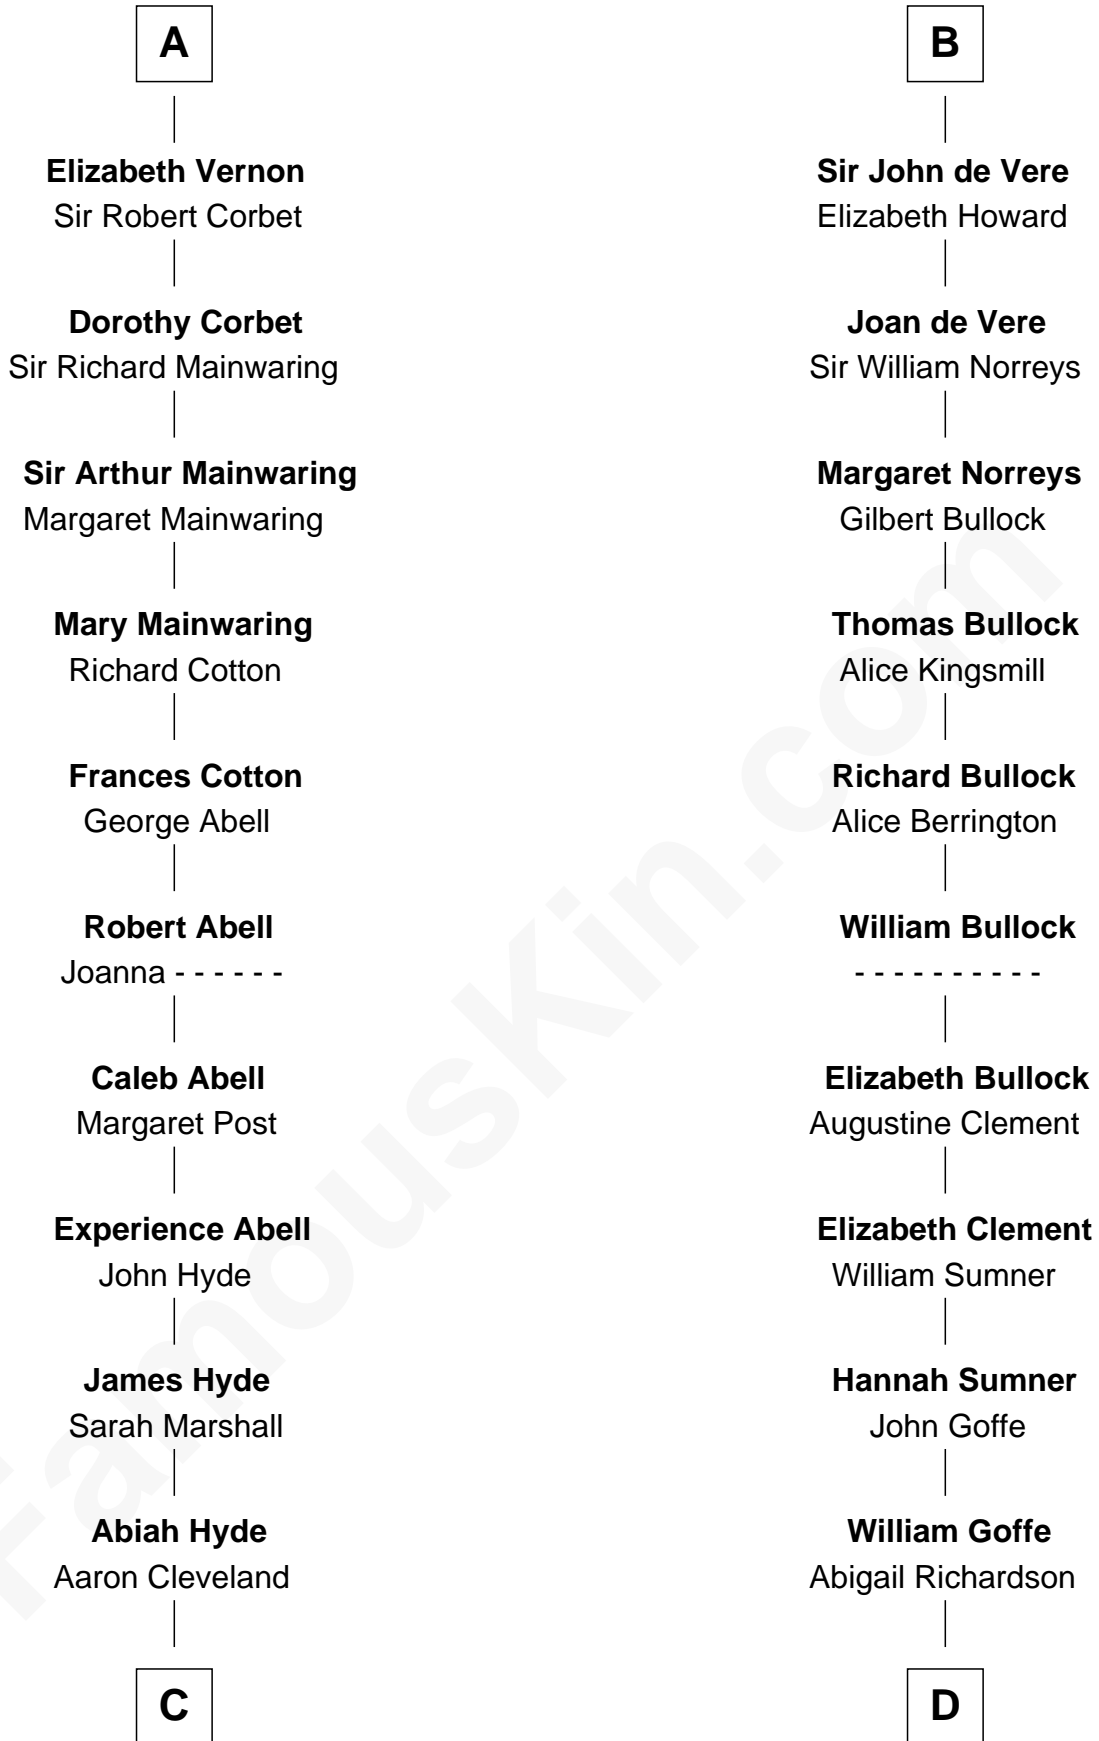

FamousKin.com Relationship Chart of

Grover Cleveland

22nd and 24th U.S. President

18th cousin 1 time removed of

Samuel Howard

Boston Tea Party Participant

Sir John FitzGeoffrey

Isabel le Bigod

FamousKin.com