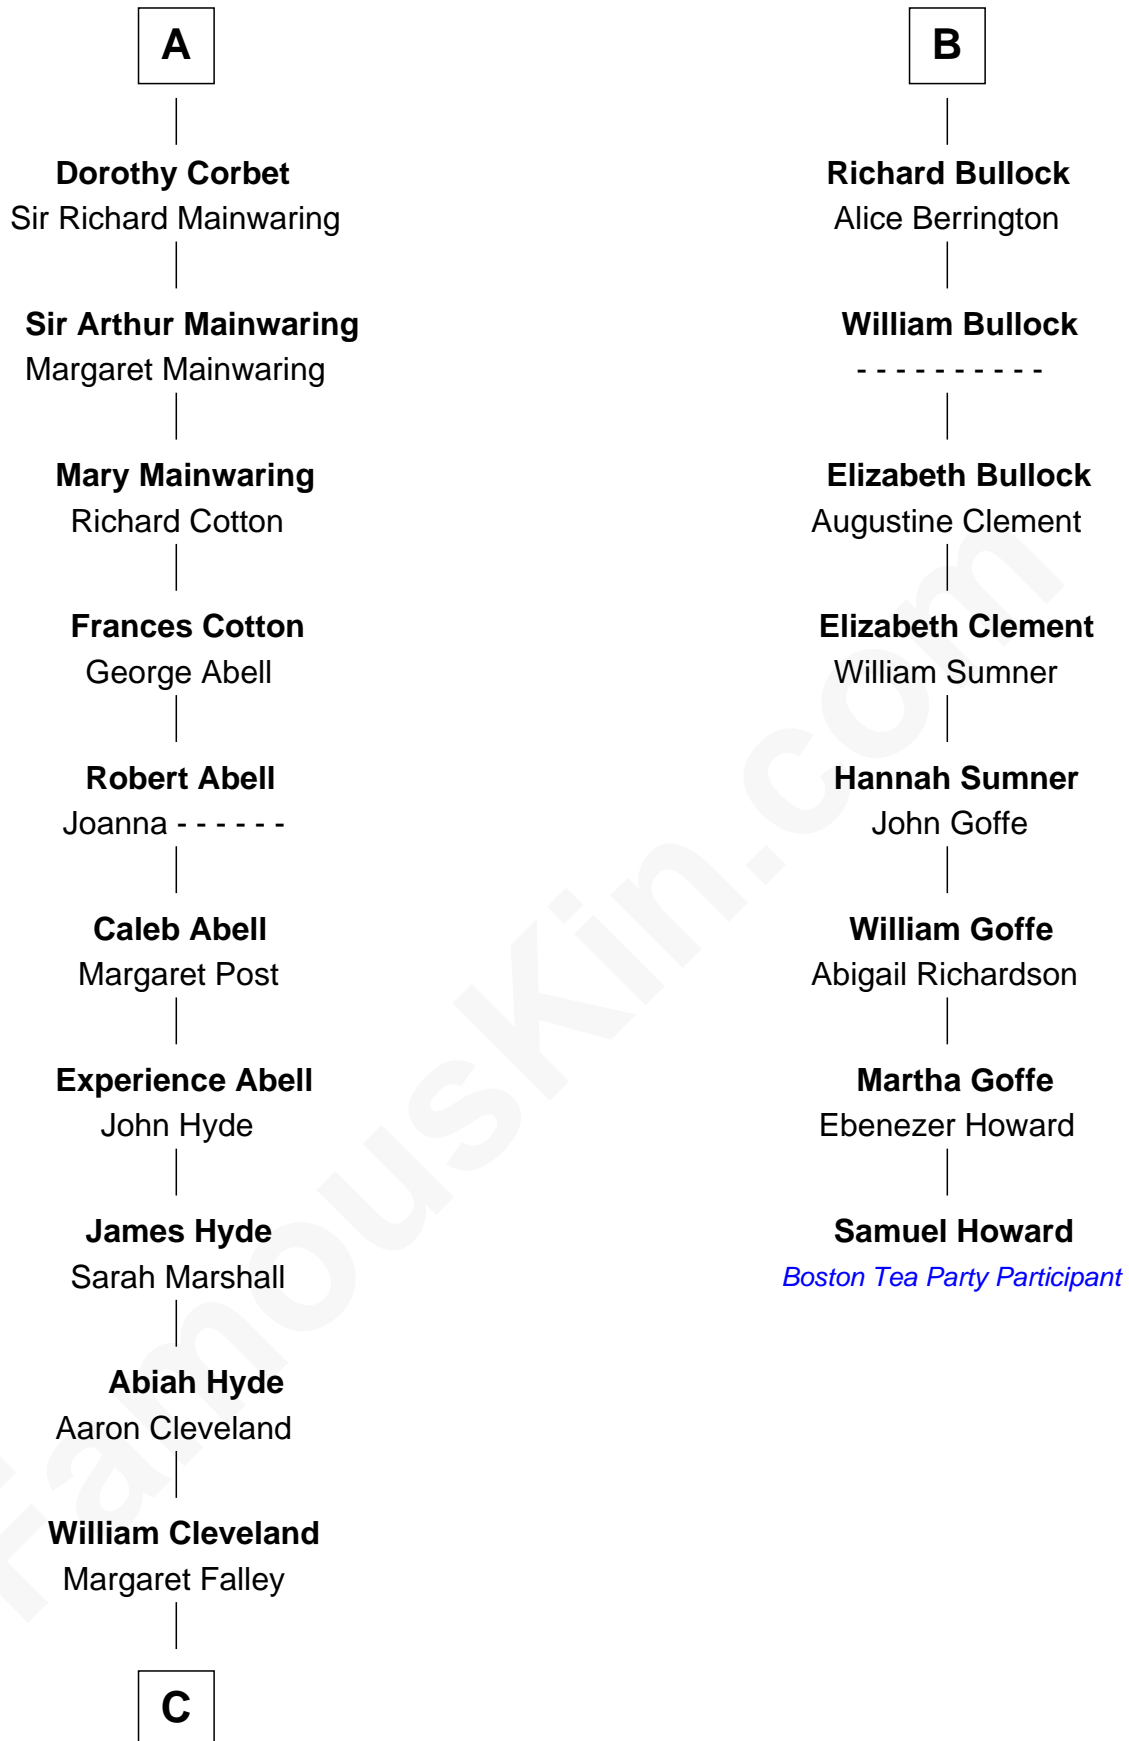

FamousKin.com

Relationship Chart of

Grover Cleveland

22nd and 24th U.S. President

14th cousin 4 times removed of

Samuel Howard

Boston Tea Party Participant

Bartholomew de Badlesmere

Joan de Vere

Sir William Norreys

Margaret Norreys

Gilbert Bullock

Thomas Bullock

Alice Kingsmill

B

C

Rev. Richard Falley Cleveland

Ann Neal

Grover Cleveland

22nd and 24th U.S. President

FamousKin.com