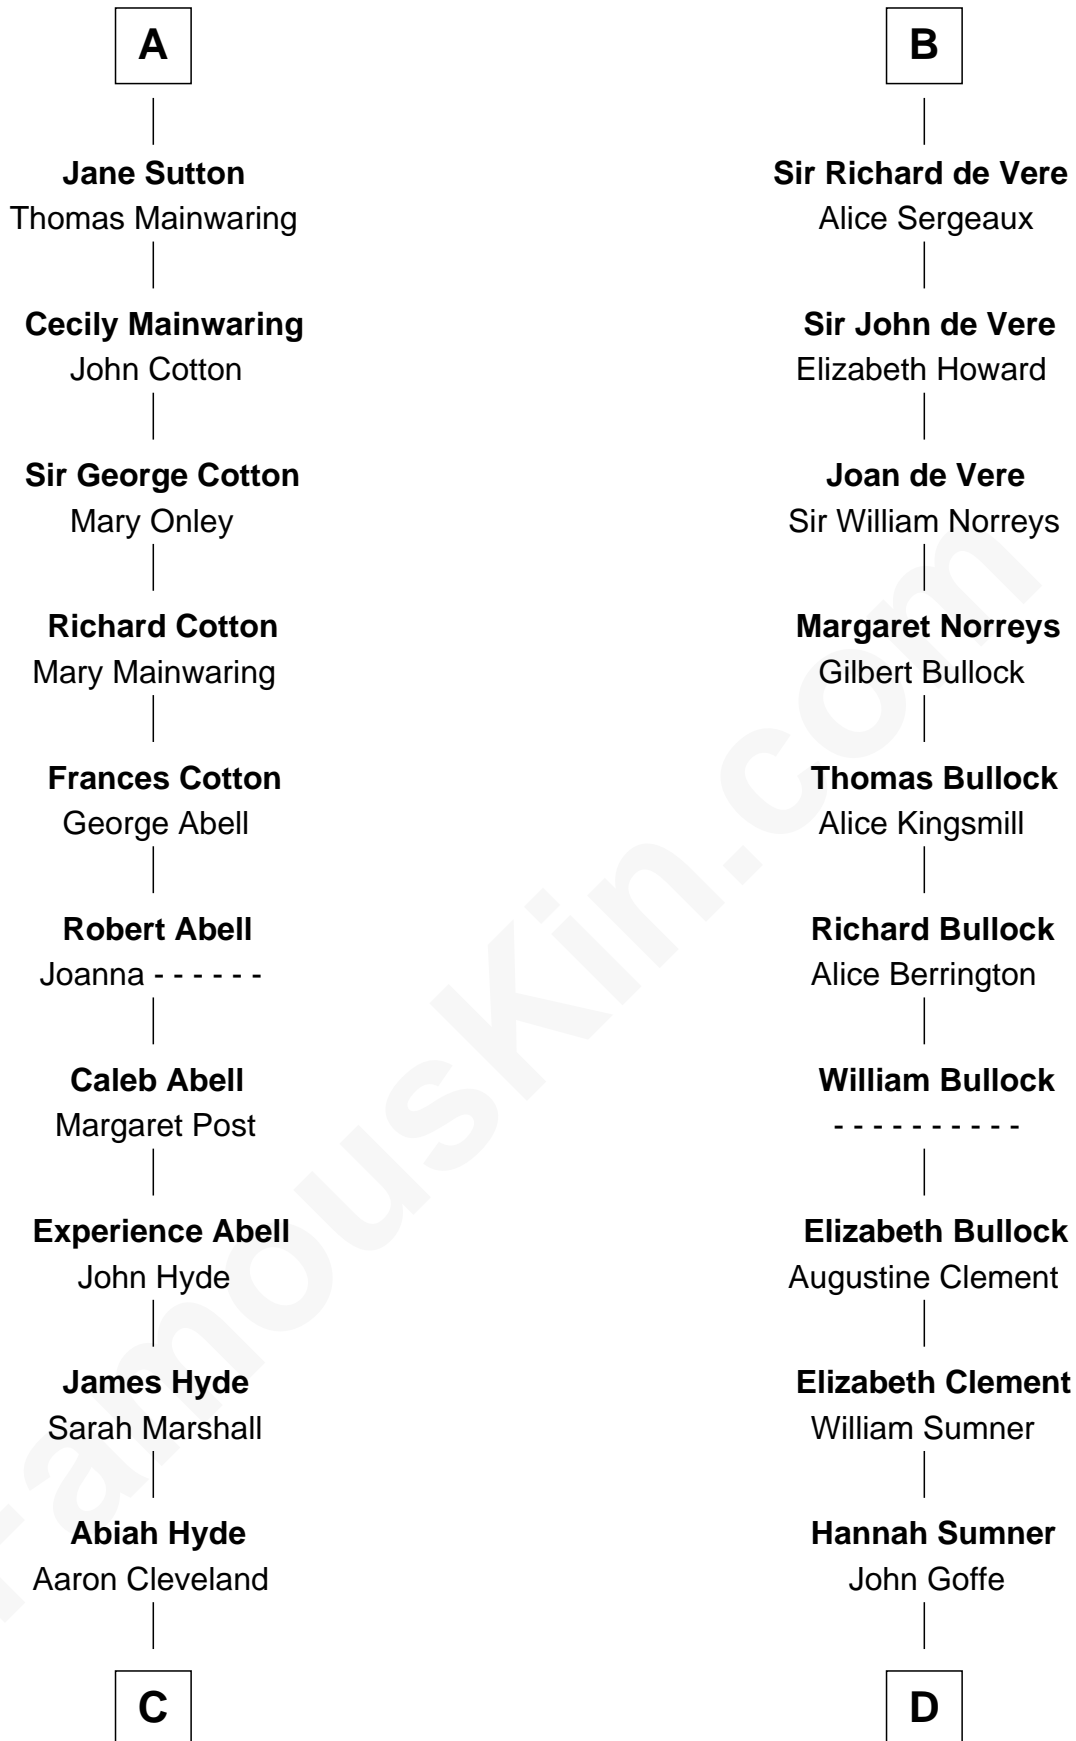

FamousKin.com Relationship Chart of

Grover Cleveland

22nd and 24th U.S. President

19th cousin of

Samuel Howard

Boston Tea Party Participant

Hugh de Kevelioc
Bertrade de Montfort

FamousKin.com