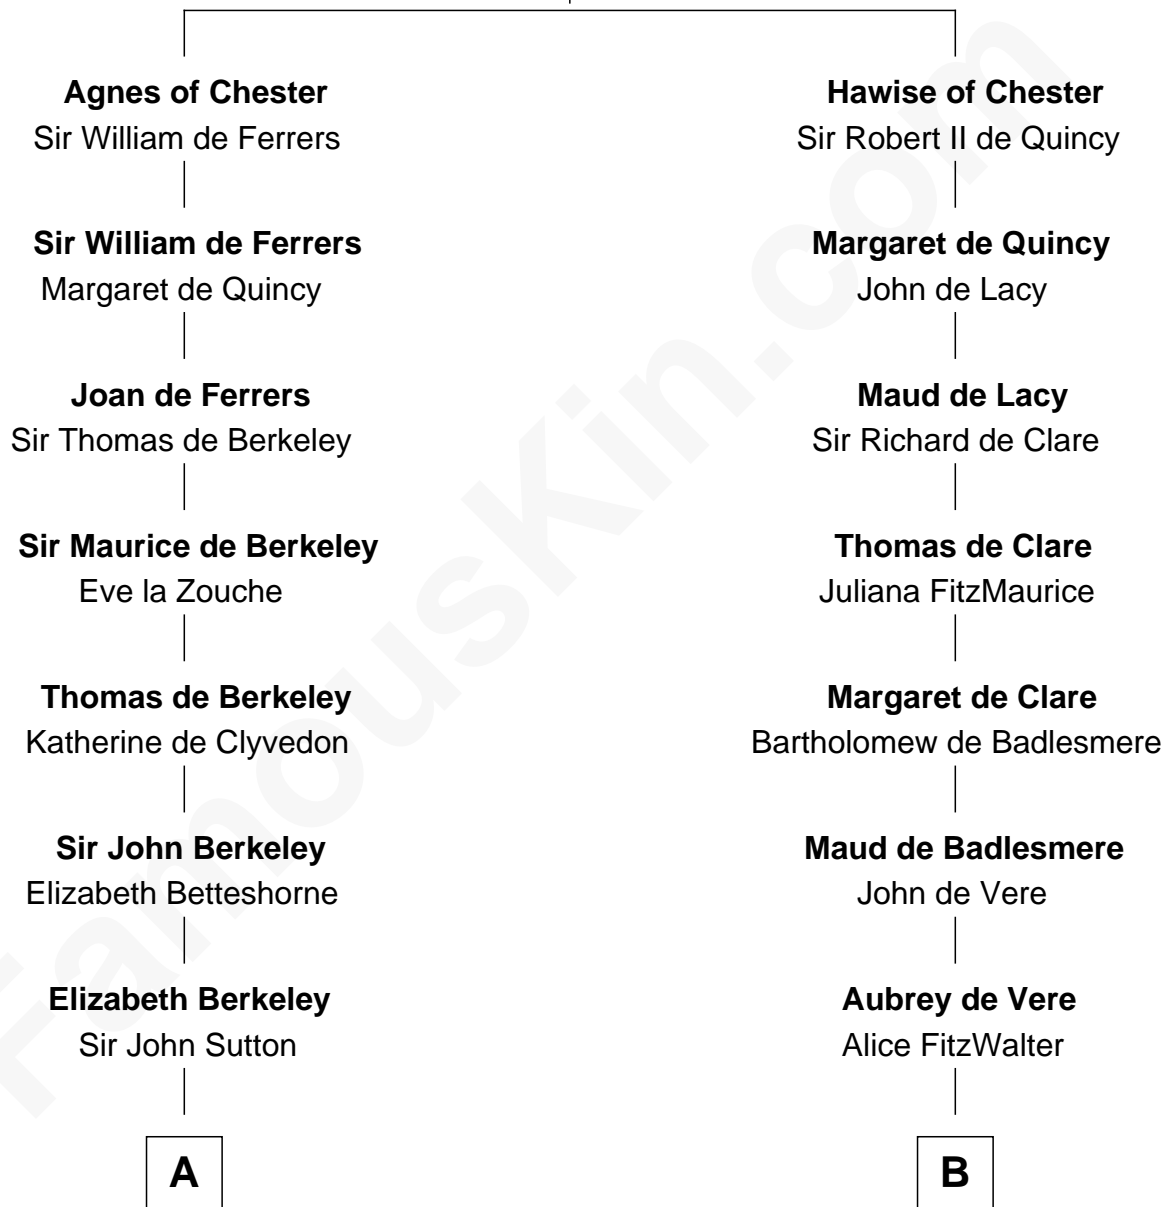

FamousKin.com Relationship Chart of

Grover Cleveland

22nd and 24th U.S. President

19th cousin of

Samuel Howard

Boston Tea Party Participant

Hugh de Kevelioc
Bertrade de Montfort

FamousKin.com