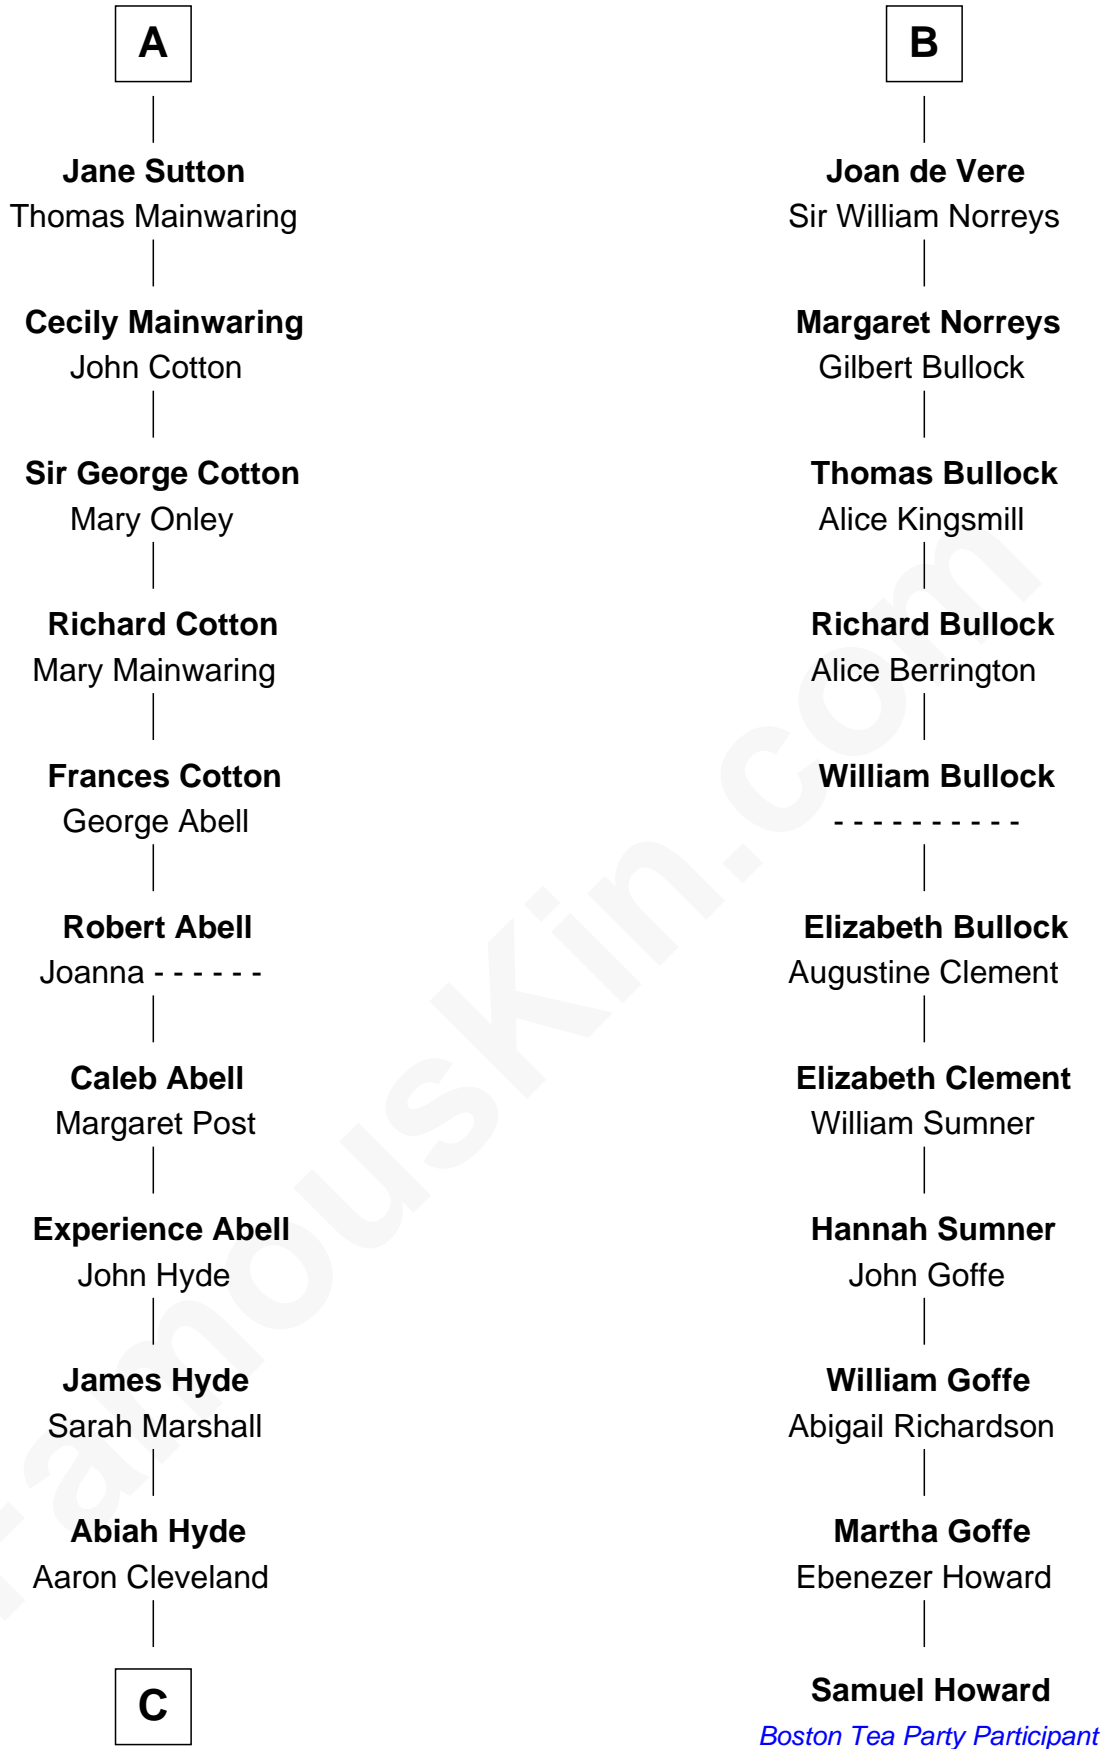

FamousKin.com

Relationship Chart of

Grover Cleveland

22nd and 24th U.S. President

17th cousin 2 times removed of

Samuel Howard

Boston Tea Party Participant

C

—
William Cleveland

Margaret Falley

—
Rev. Richard Falley Cleveland

Ann Neal

—
Grover Cleveland

22nd and 24th U.S. President

FamousKin.com