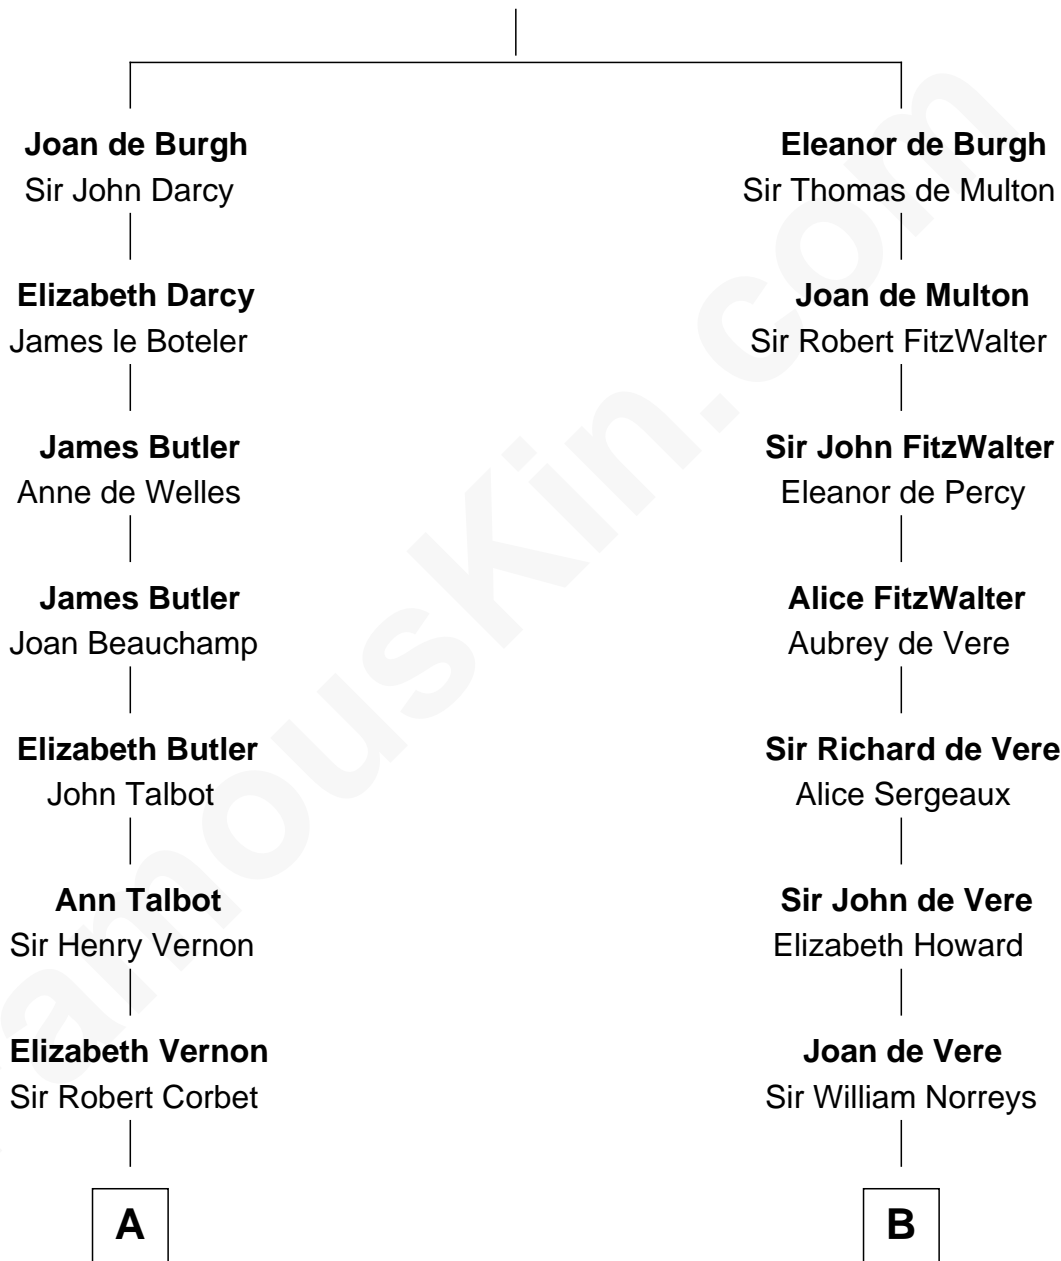

## Relationship Chart of

### Grover Cleveland

22nd and 24th U.S. President

16th cousin 2 times removed of

**Samuel Howard**

Boston Tea Party Participant

**Sir Richard de Burgh**

Margaret - - - - -

**C**

Rev. Richard Falley Cleveland

Ann Neal

**Grover Cleveland**

*22nd and 24th U.S. President*

FamousKin.com