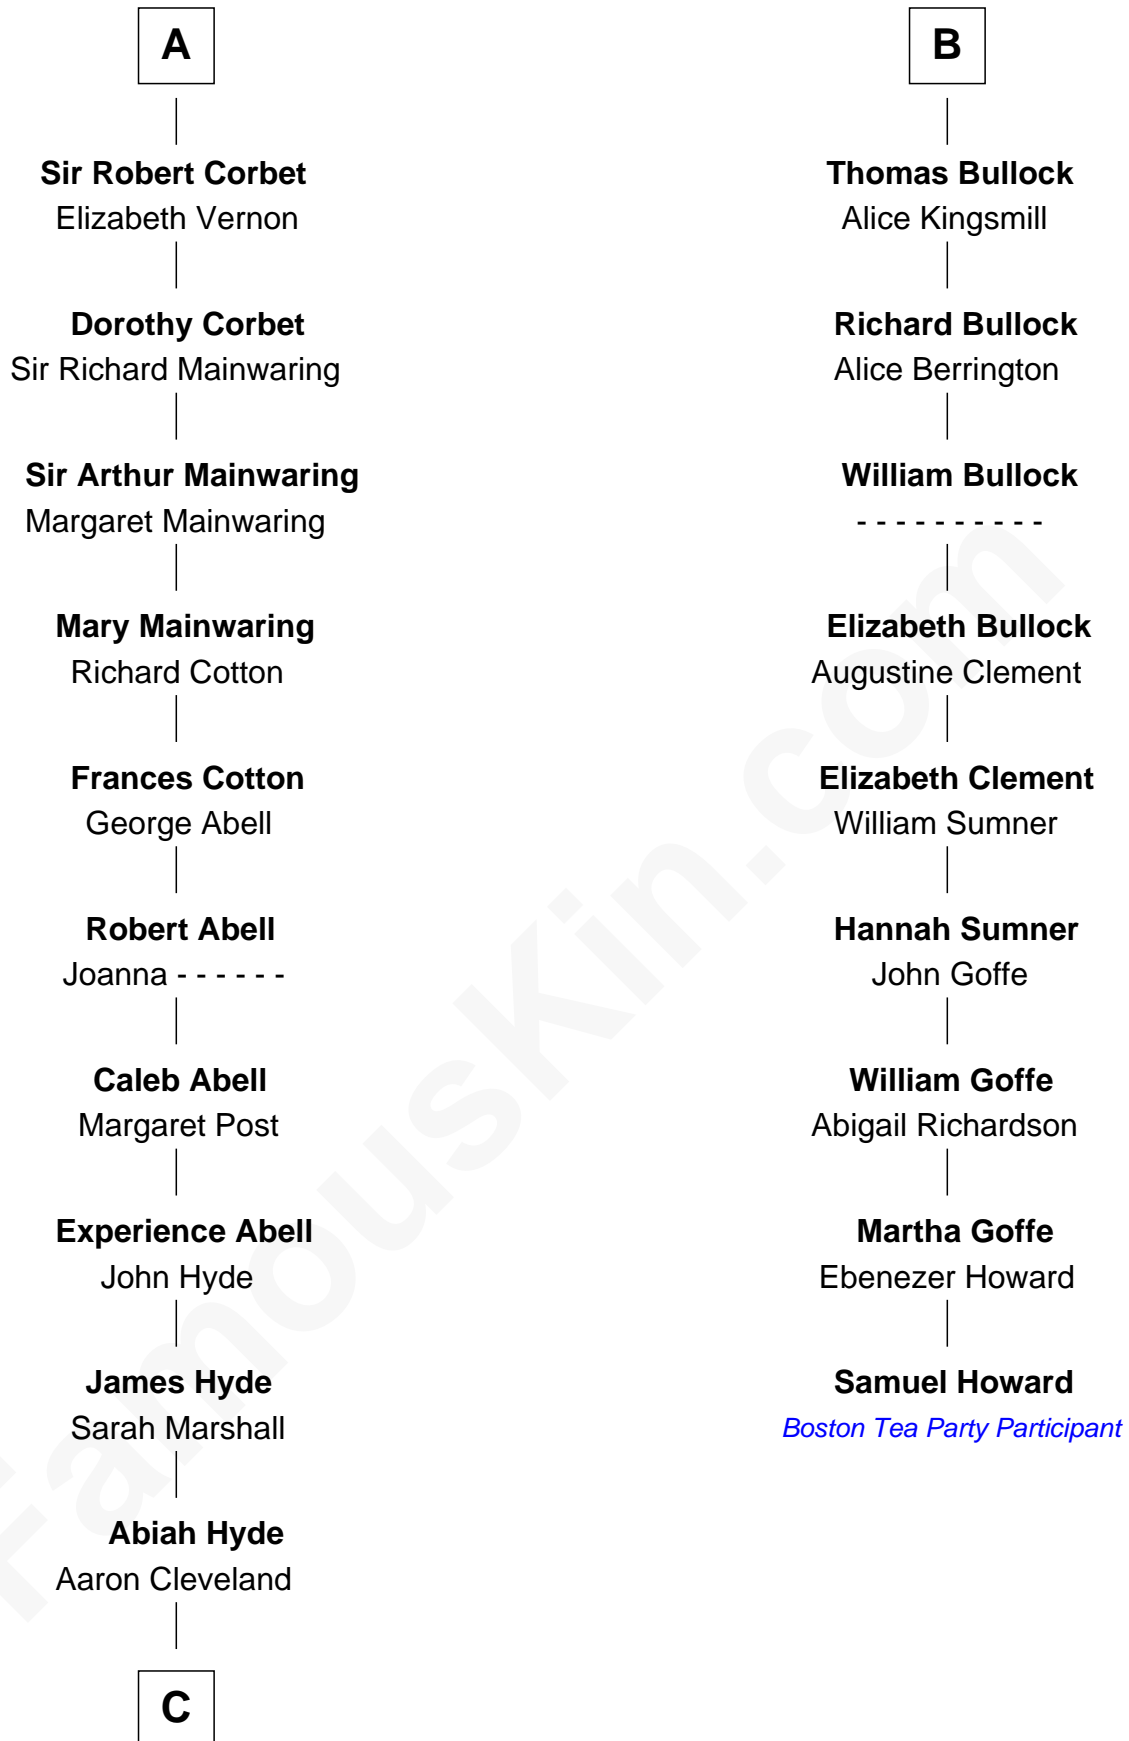

FamousKin.com

Relationship Chart of

Grover Cleveland

22nd and 24th U.S. President

15th cousin 4 times removed of

Samuel Howard

Boston Tea Party Participant

C

—
William Cleveland

Margaret Falley

—
Rev. Richard Falley Cleveland

Ann Neal

—
Grover Cleveland

22nd and 24th U.S. President

FamousKin.com