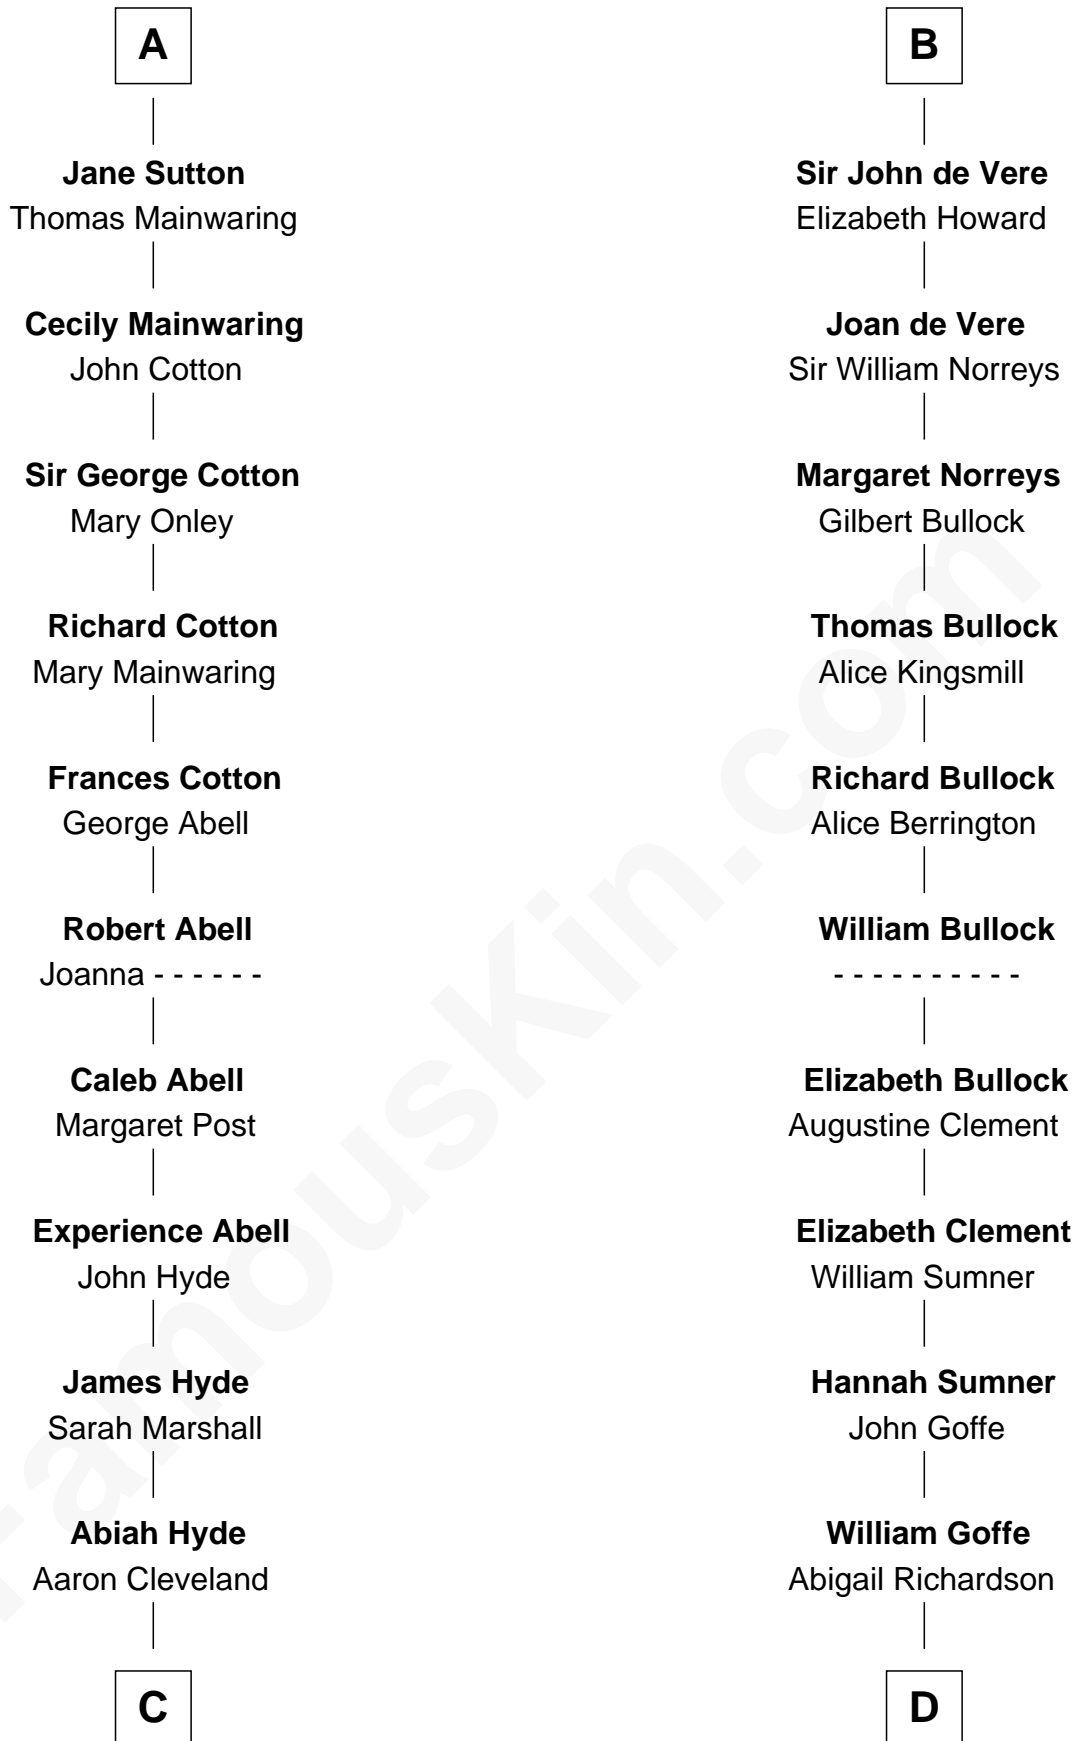

FamousKin.com

Relationship Chart of

Grover Cleveland

22nd and 24th U.S. President

18th cousin 1 time removed of

Samuel Howard

Boston Tea Party Participant

Sir William Marshal

Isabel de Clare

FamousKin.com