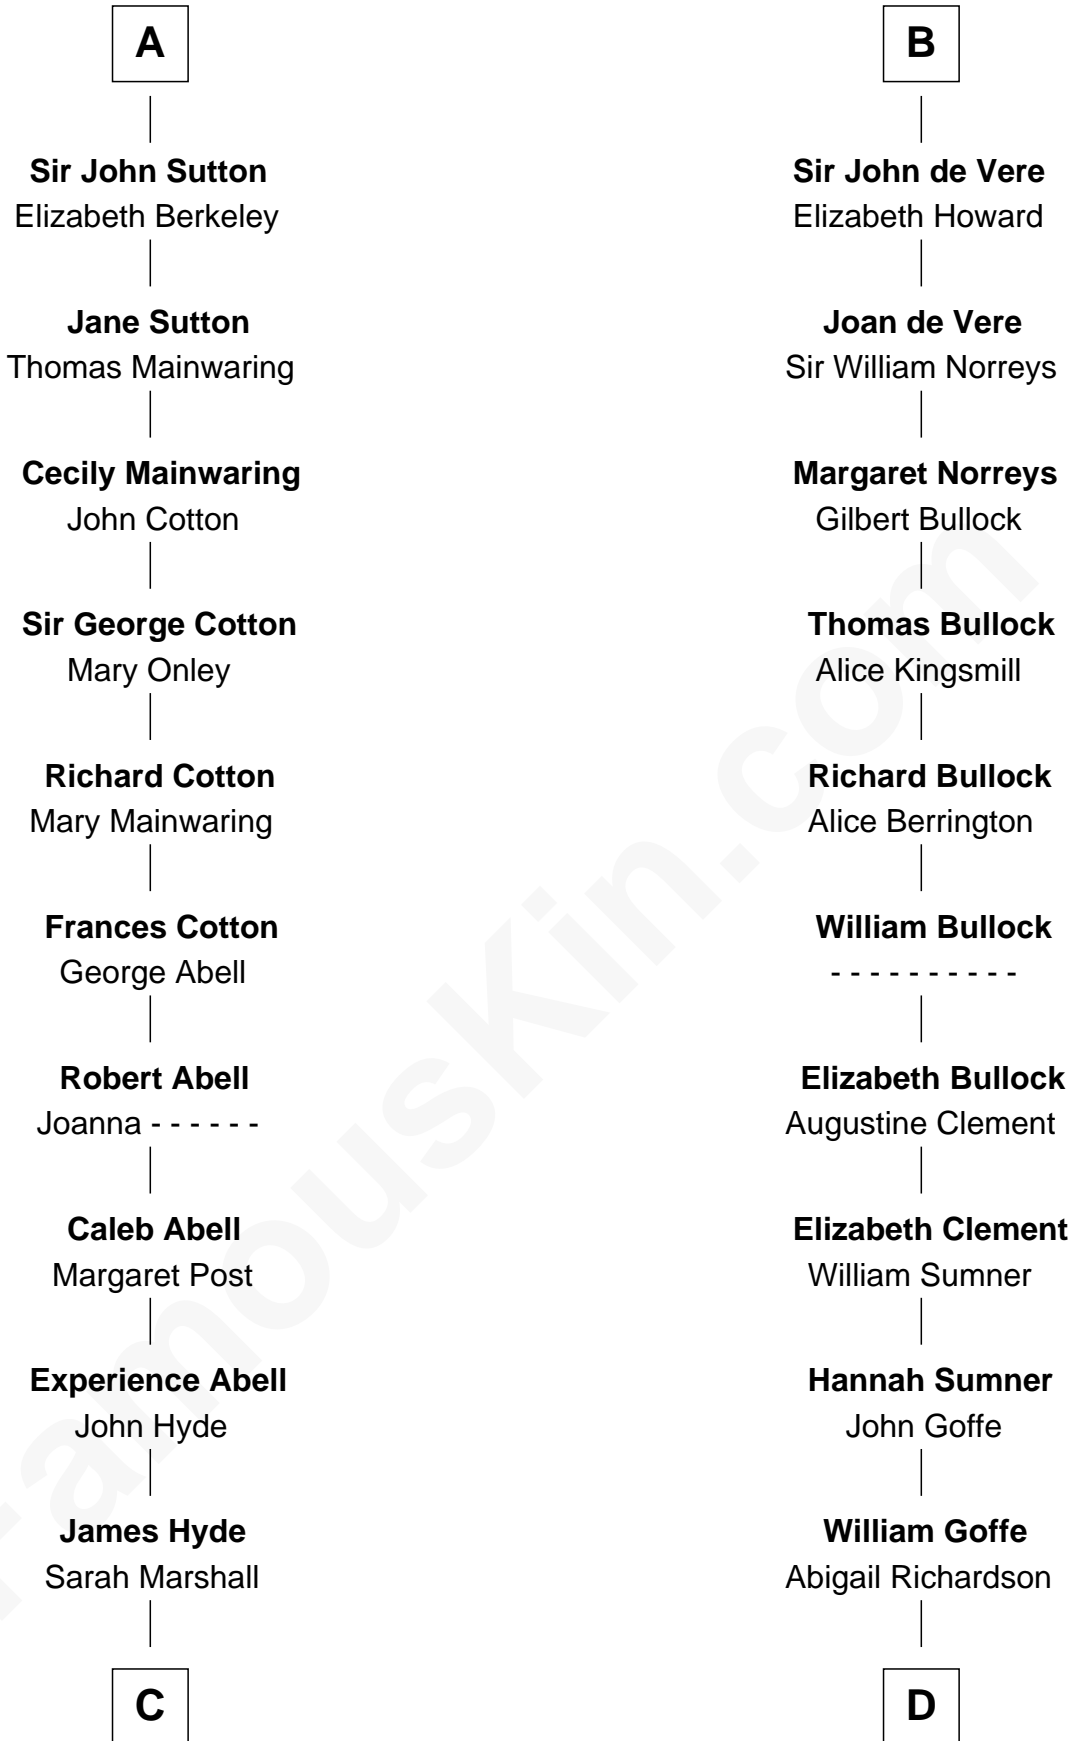

## Relationship Chart of

### Grover Cleveland

22nd and 24th U.S. President

18th cousin 2 times removed of

### Samuel Howard

Boston Tea Party Participant

Sir Hugh le Despencer

**C**

**Abiah Hyde**  
Aaron Cleveland

**William Cleveland**  
Margaret Falley

**Rev. Richard Falley Cleveland**  
Ann Neal

**Grover Cleveland**  
*22nd and 24th U.S. President*