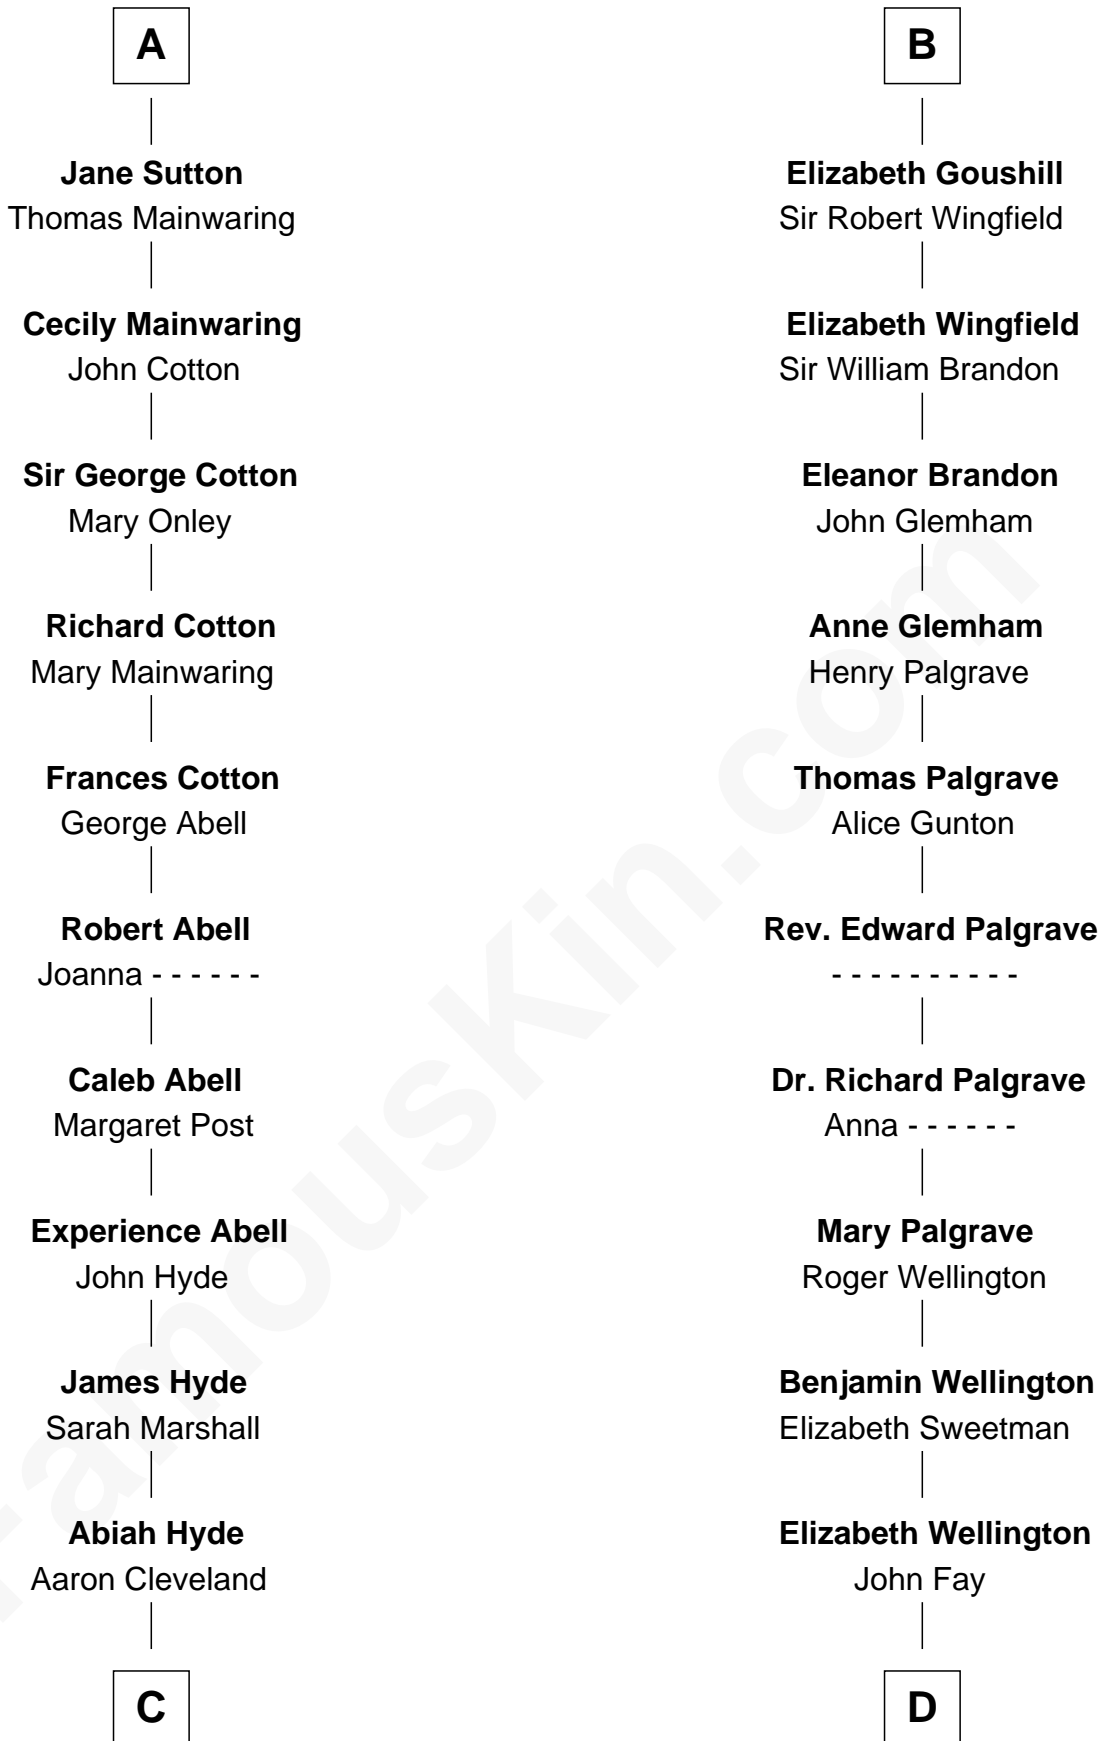

FamousKin.com Relationship Chart of

Grover Cleveland

22nd and 24th U.S. President

19th cousin of

Eli Whitney

Inventor of the Cotton Gin

Reginald de Braiose

FamousKin.com