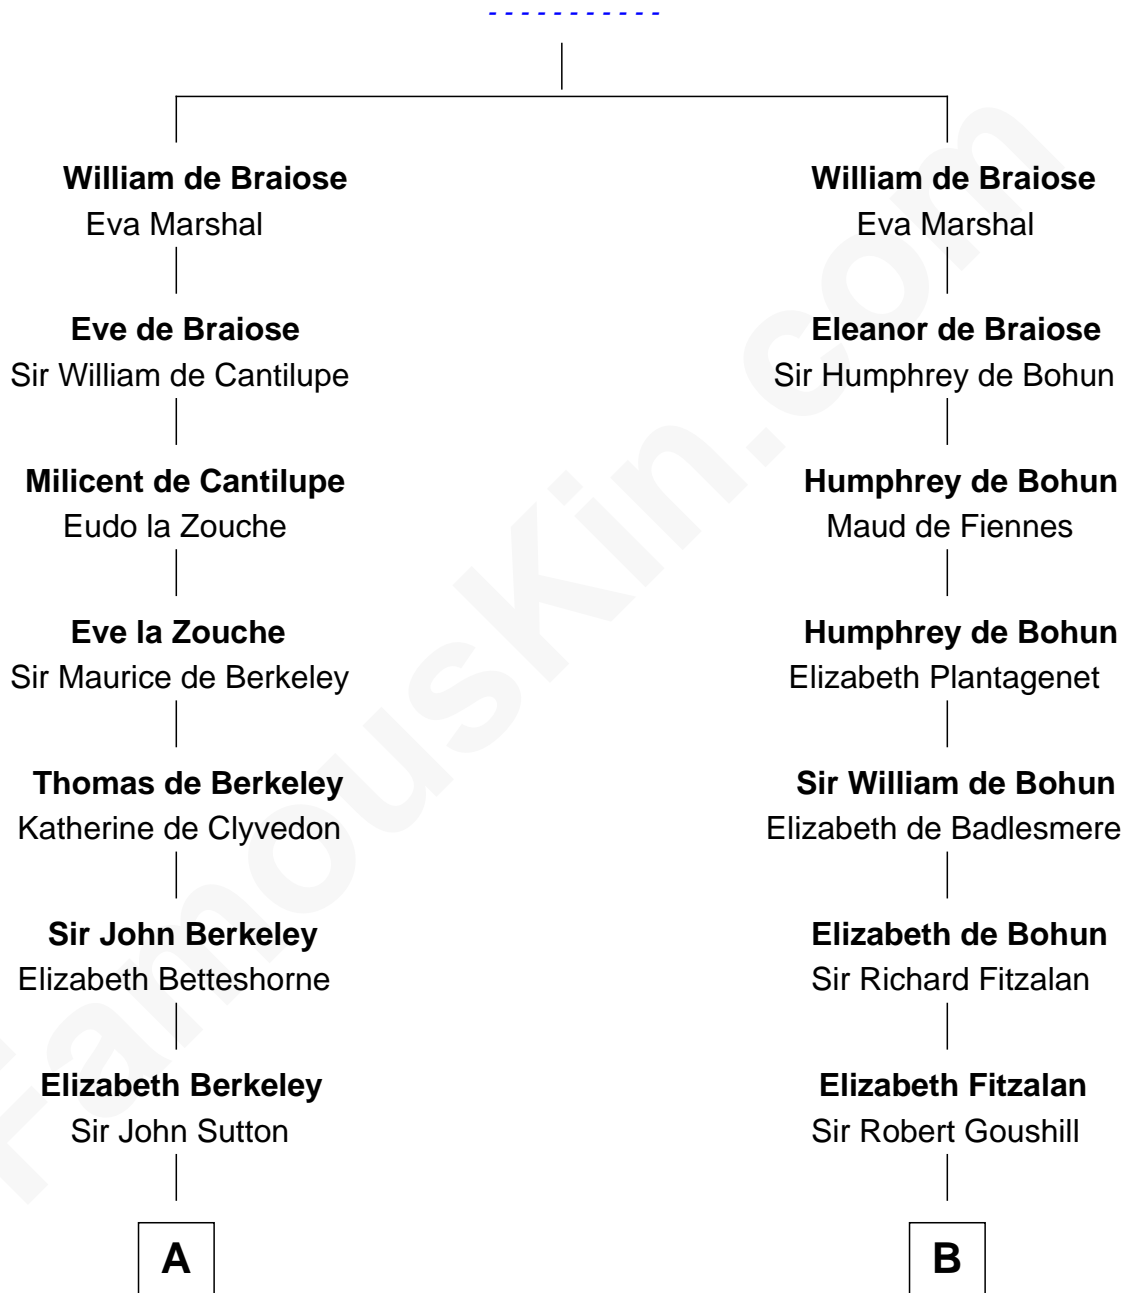

FamousKin.com Relationship Chart of

Grover Cleveland

22nd and 24th U.S. President

19th cousin of

Eli Whitney

Inventor of the Cotton Gin

Reginald de Braiose

FamousKin.com