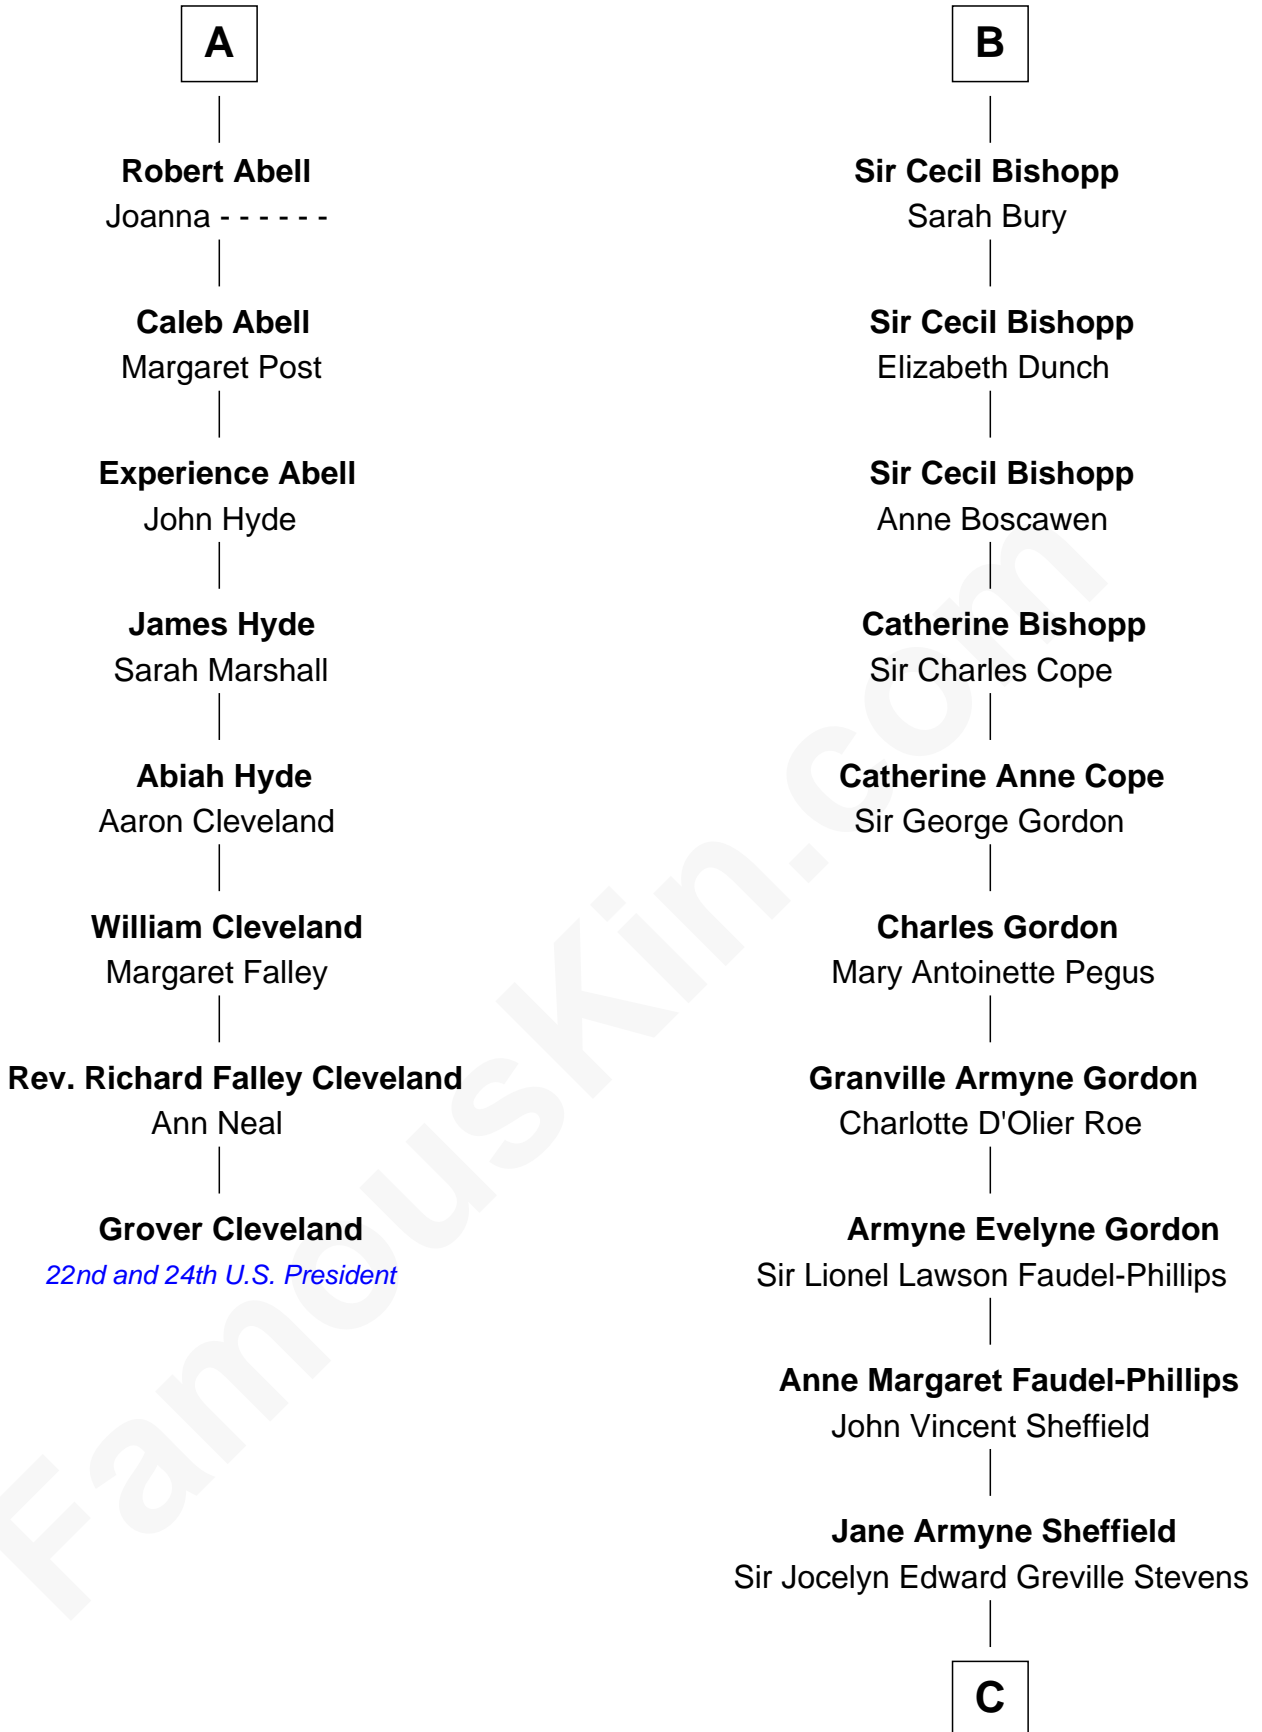

FamousKin.com

Relationship Chart of

Grover Cleveland

22nd and 24th U.S. President

14th cousin 4 times removed of

Cara Delevingne

Fashion Model and Movie Actress

Sir Walter Devereux

Elizabeth Merbery

Pandora Anne Stevens
Charles Hamar Delevingne

Cara Delevingne
Model and Actress

FamousKin.com