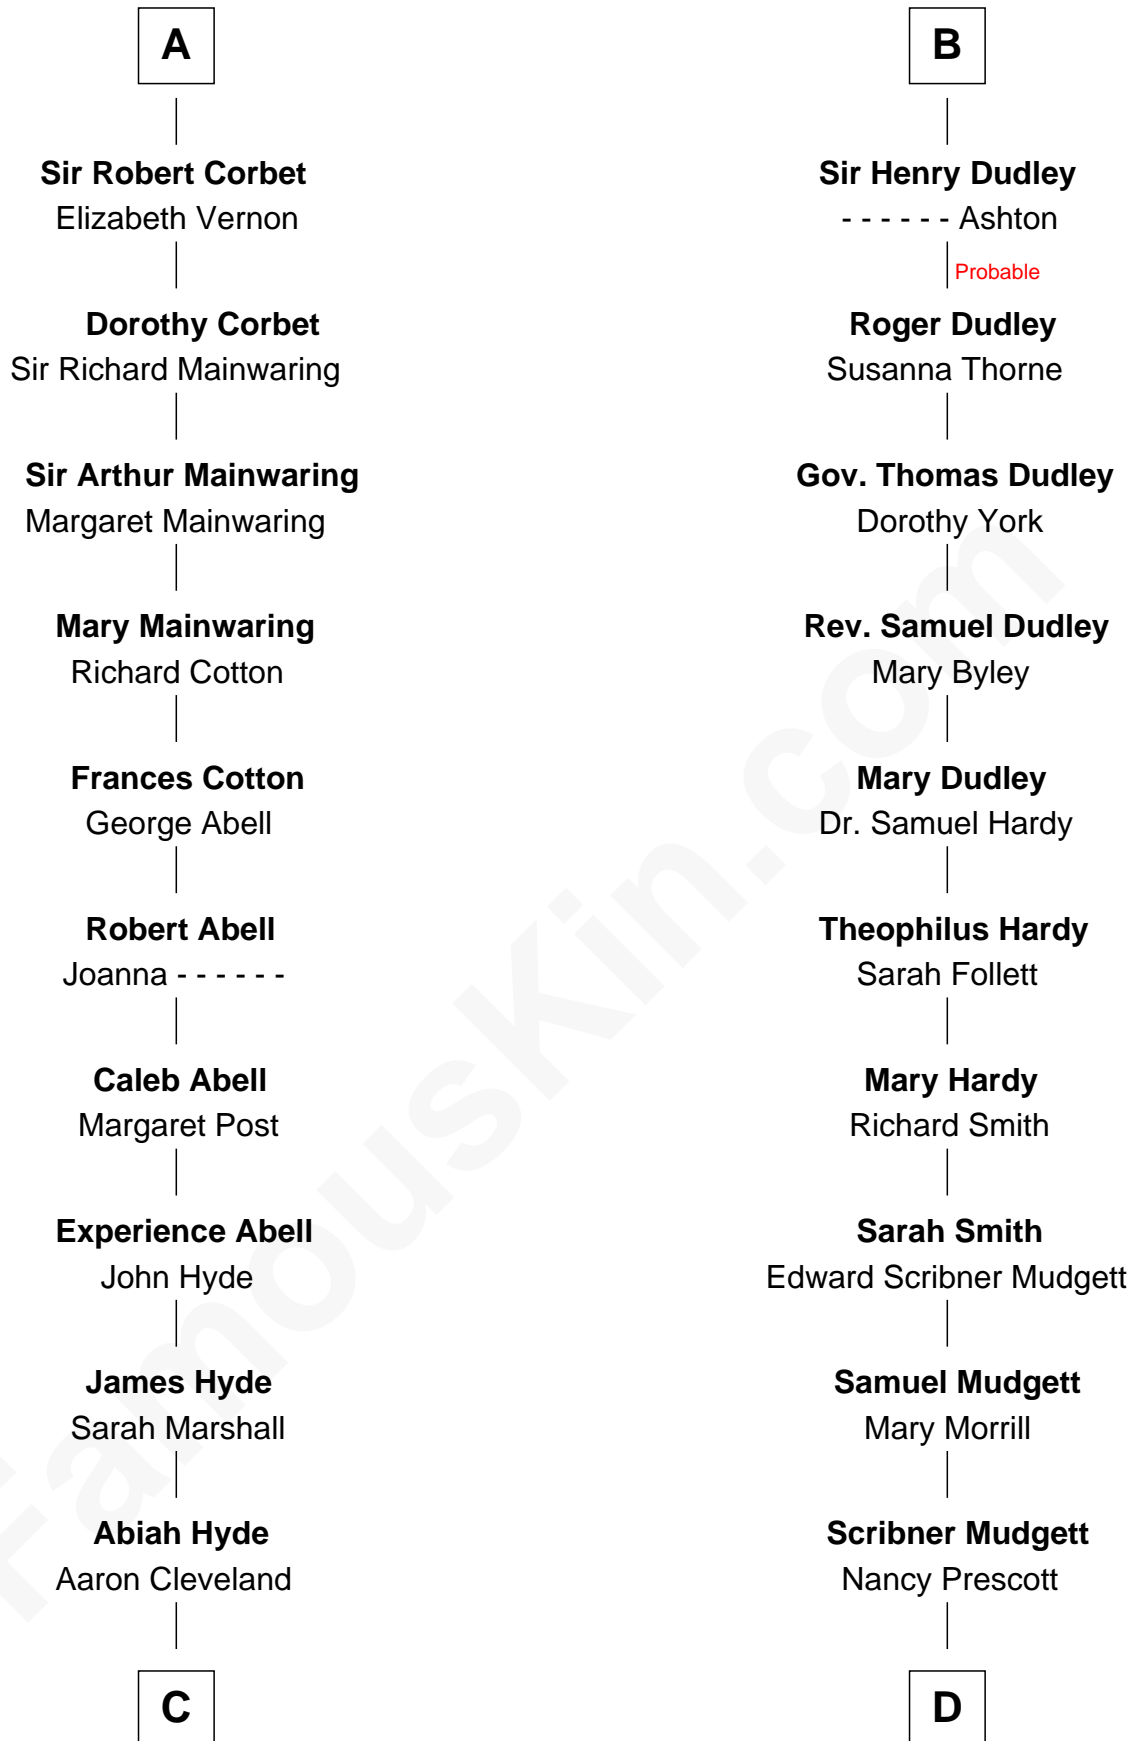

FamousKin.com

Relationship Chart of

Grover Cleveland

22nd and 24th U.S. President

18th cousin 1 time removed of

Dr. H. H. Holmes

Serial Killer aka "Devil in the White City"

C

William Cleveland

Margaret Falley

Rev. Richard Falley Cleveland

Ann Neal

Grover Cleveland

22nd and 24th U.S. President

D

Levi Horton Mudgett