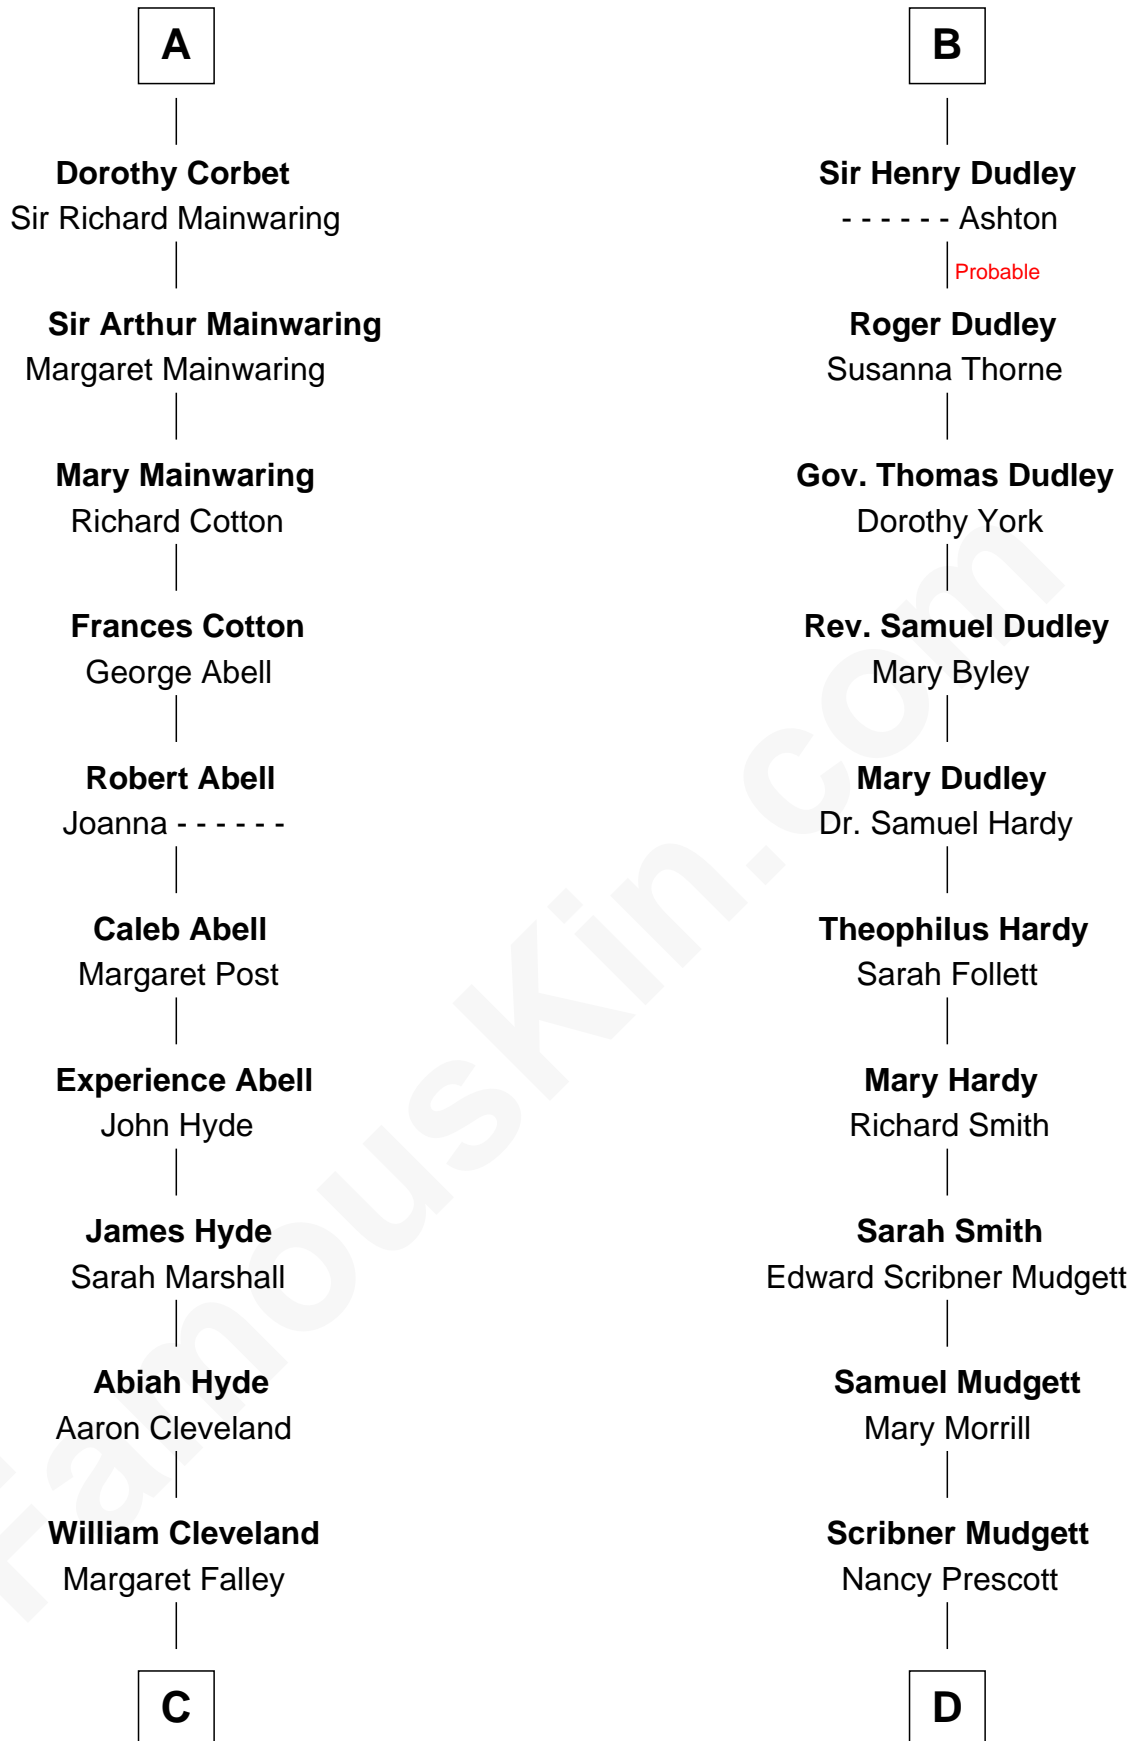

FamousKin.com

Relationship Chart of

Grover Cleveland

22nd and 24th U.S. President

18th cousin of

Dr. H. H. Holmes

Serial Killer aka "Devil in the White City"

C

Rev. Richard Falley Cleveland

Ann Neal

Grover Cleveland

22nd and 24th U.S. President

D

Levi Horton Mudgett

Theodate Page Price

Dr. H. H. Holmes

Serial Killer Dr. H. H. Holmes

FamousKin.com