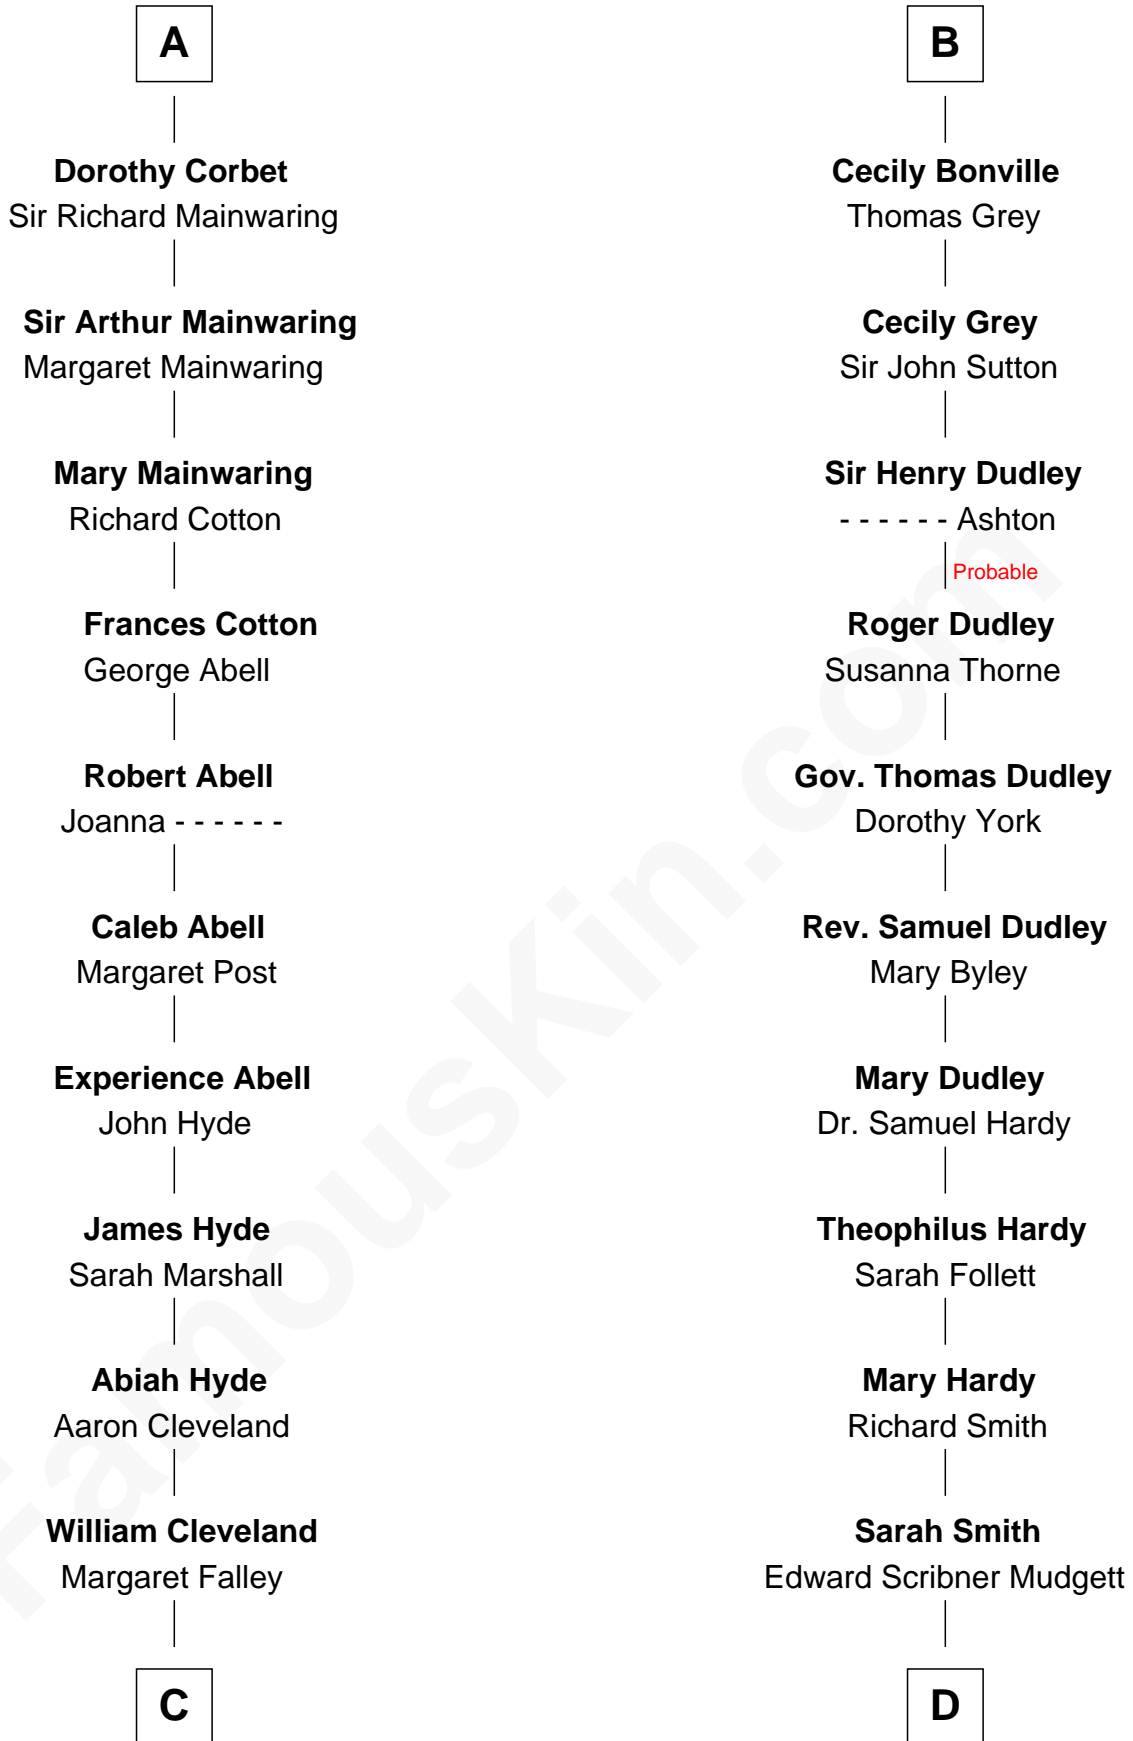

FamousKin.com

Relationship Chart of

Grover Cleveland

22nd and 24th U.S. President

18th cousin 2 times removed of

Dr. H. H. Holmes

Serial Killer aka "Devil in the White City"

Sir Richard de Burgh

Joan Beauchamp

Elizabeth Butler

John Talbot

Ann Talbot

Sir Henry Vernon

Elizabeth Vernon

Sir Robert Corbet

A

Eleanor de Burgh

Sir Thomas de Multon

Elizabeth de Multon

Sir Robert de Harington

Sir John Harington

- - - - -

Sir Robert Harington

Isabel Loring

Sir William Harington

Margaret Hill

Elizabeth Harington

William Bonville

William Bonville

Katherine Neville

B

FamousKin.com