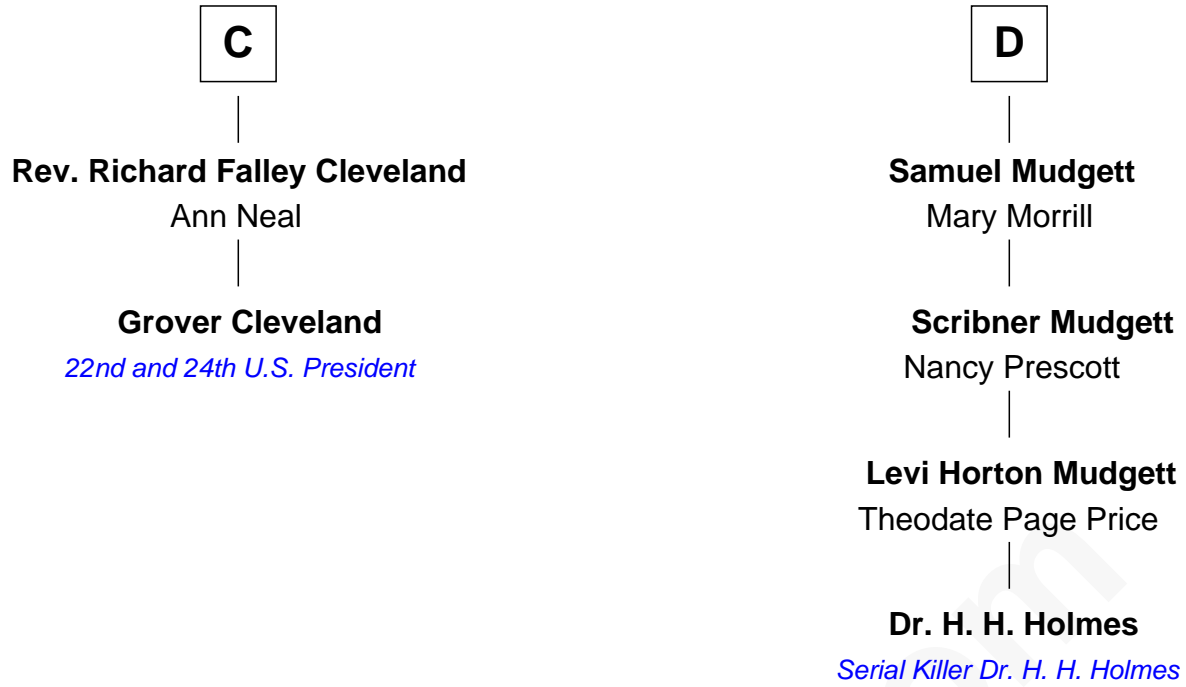

FamousKin.com

Relationship Chart of

Grover Cleveland

22nd and 24th U.S. President

18th cousin 2 times removed of

Dr. H. H. Holmes

Serial Killer aka "Devil in the White City"

Sir Richard de Burgh

Eleanor de Burgh

Sir Thomas de Multon

Elizabeth de Multon

Sir Robert de Harington

Sir John Harington

- - - - -

Sir Robert Harington

Isabel Loring

Sir William Harington

Margaret Hill

Elizabeth Harington

William Bonville

William Bonville

Katherine Neville

B

FamousKin.com