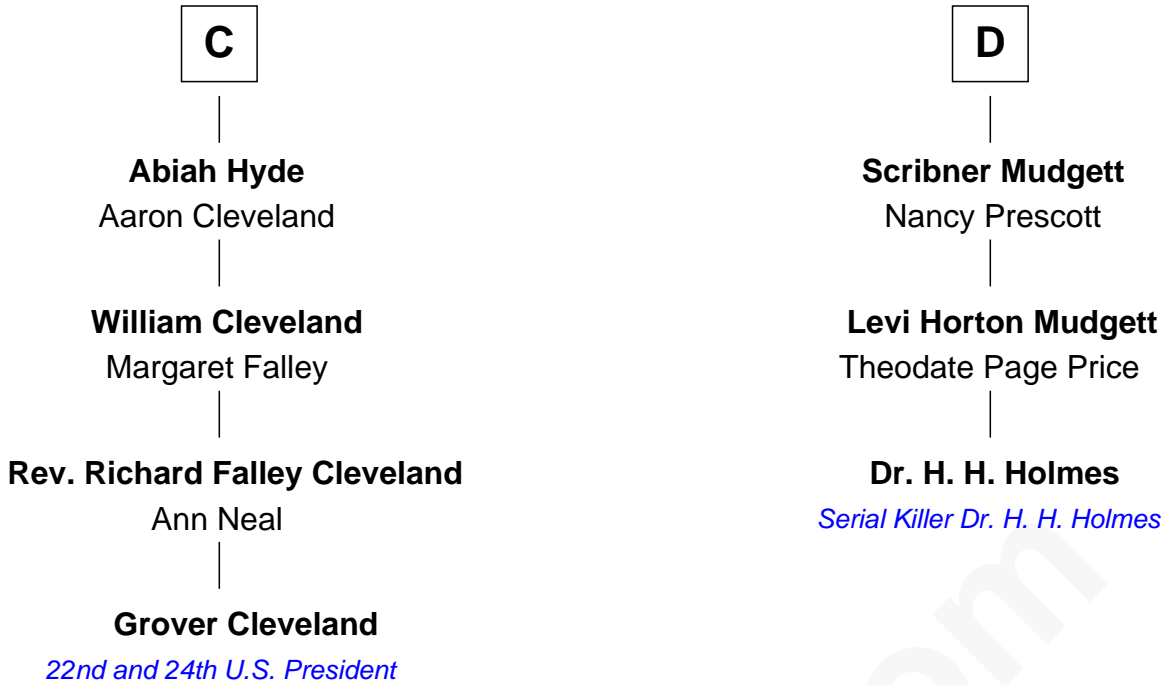

FamousKin.com

Relationship Chart of

Grover Cleveland

22nd and 24th U.S. President

19th cousin 1 time removed of

Dr. H. H. Holmes

Serial Killer aka "Devil in the White City"

FamousKin.com