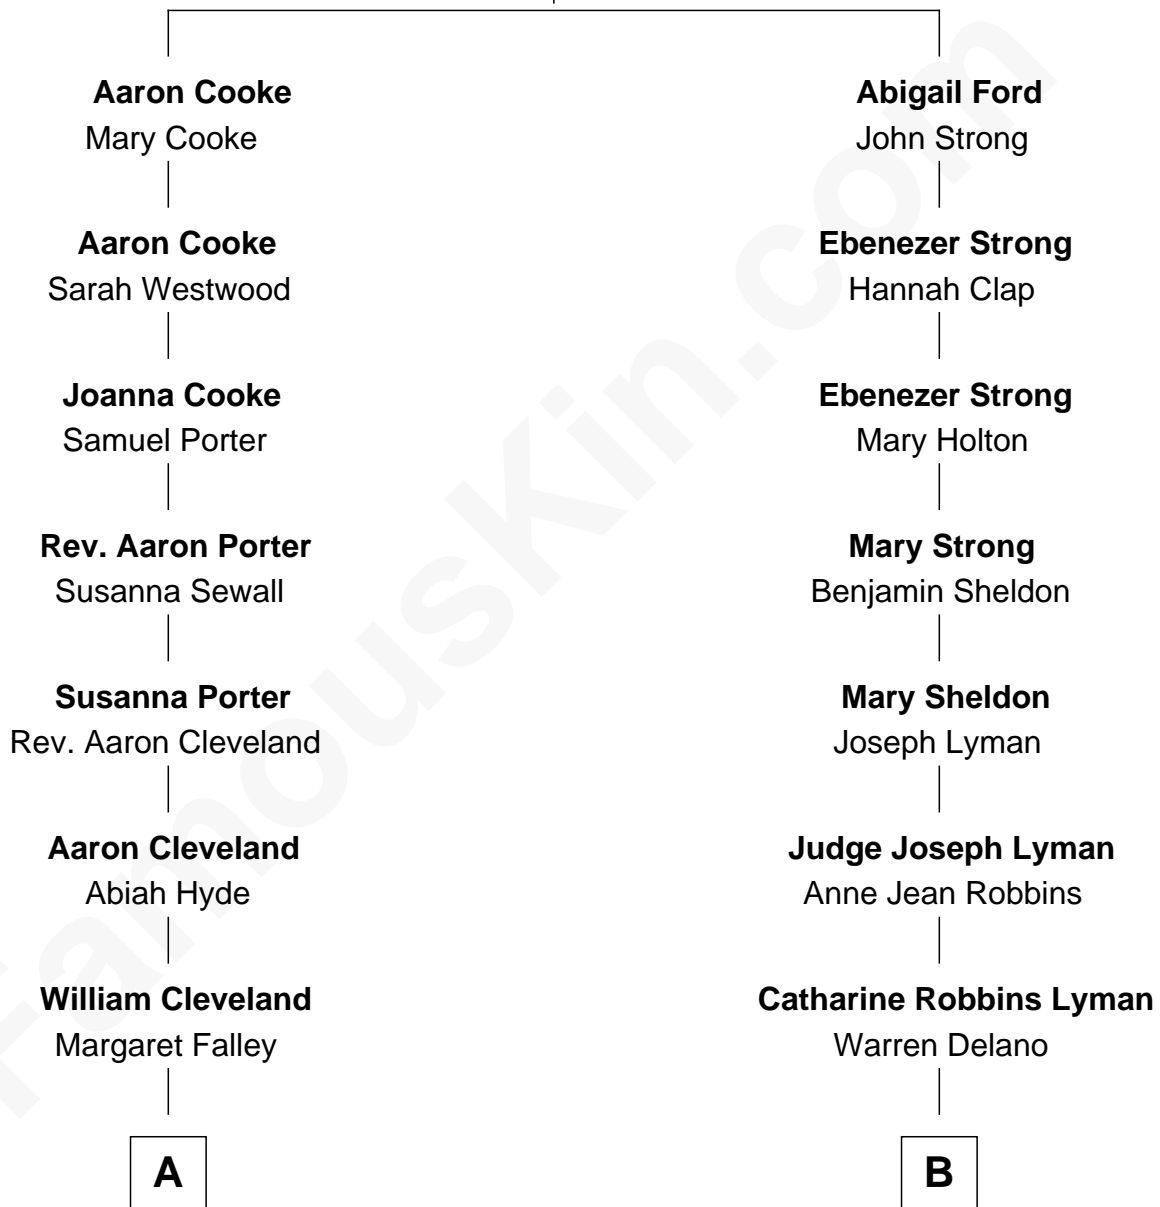

FamousKin.com Relationship Chart of

Grover Cleveland

22nd and 24th U.S. President

8th cousin of

Franklin D. Roosevelt

32nd U.S. President

Elizabeth Charde

*with husband
Aaron Cooke*

*with husband
Thomas Ford*

FamousKin.com