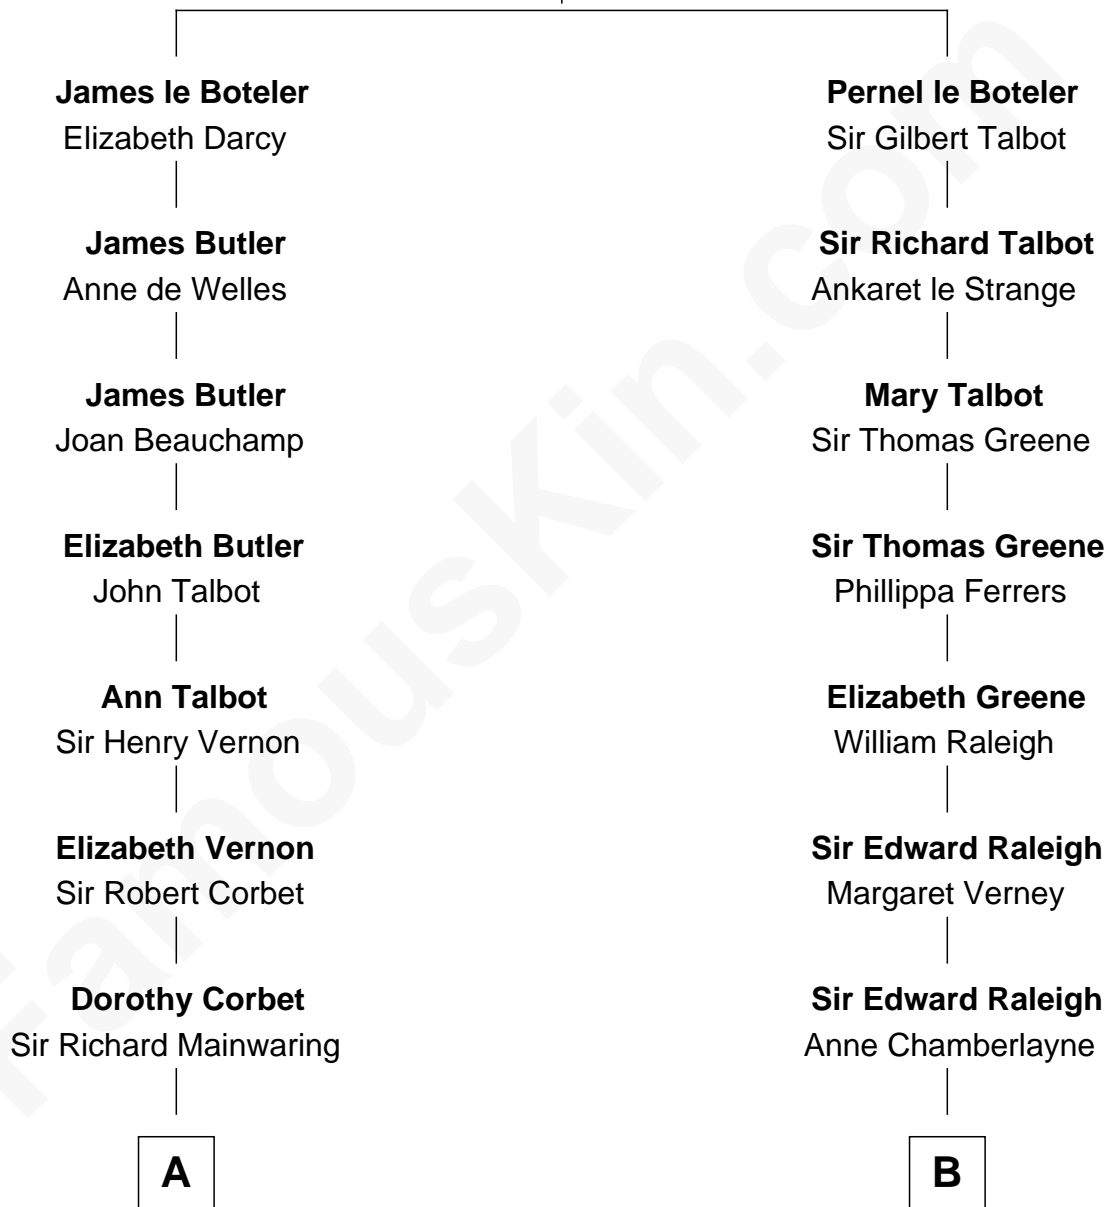

## Relationship Chart of

### Grover Cleveland

22nd and 24th U.S. President

17th cousin 2 times removed of

### Franklin D. Roosevelt

32nd U.S. President

**Sir James le Boteler**

Eleanor de Bohun

**C**

—  
**Catharine Robbins Lyman**

Warren Delano

—  
**Sara Delano**

James Roosevelt

—  
**Franklin D. Roosevelt**

*32nd U.S. President*

FamousKin.com