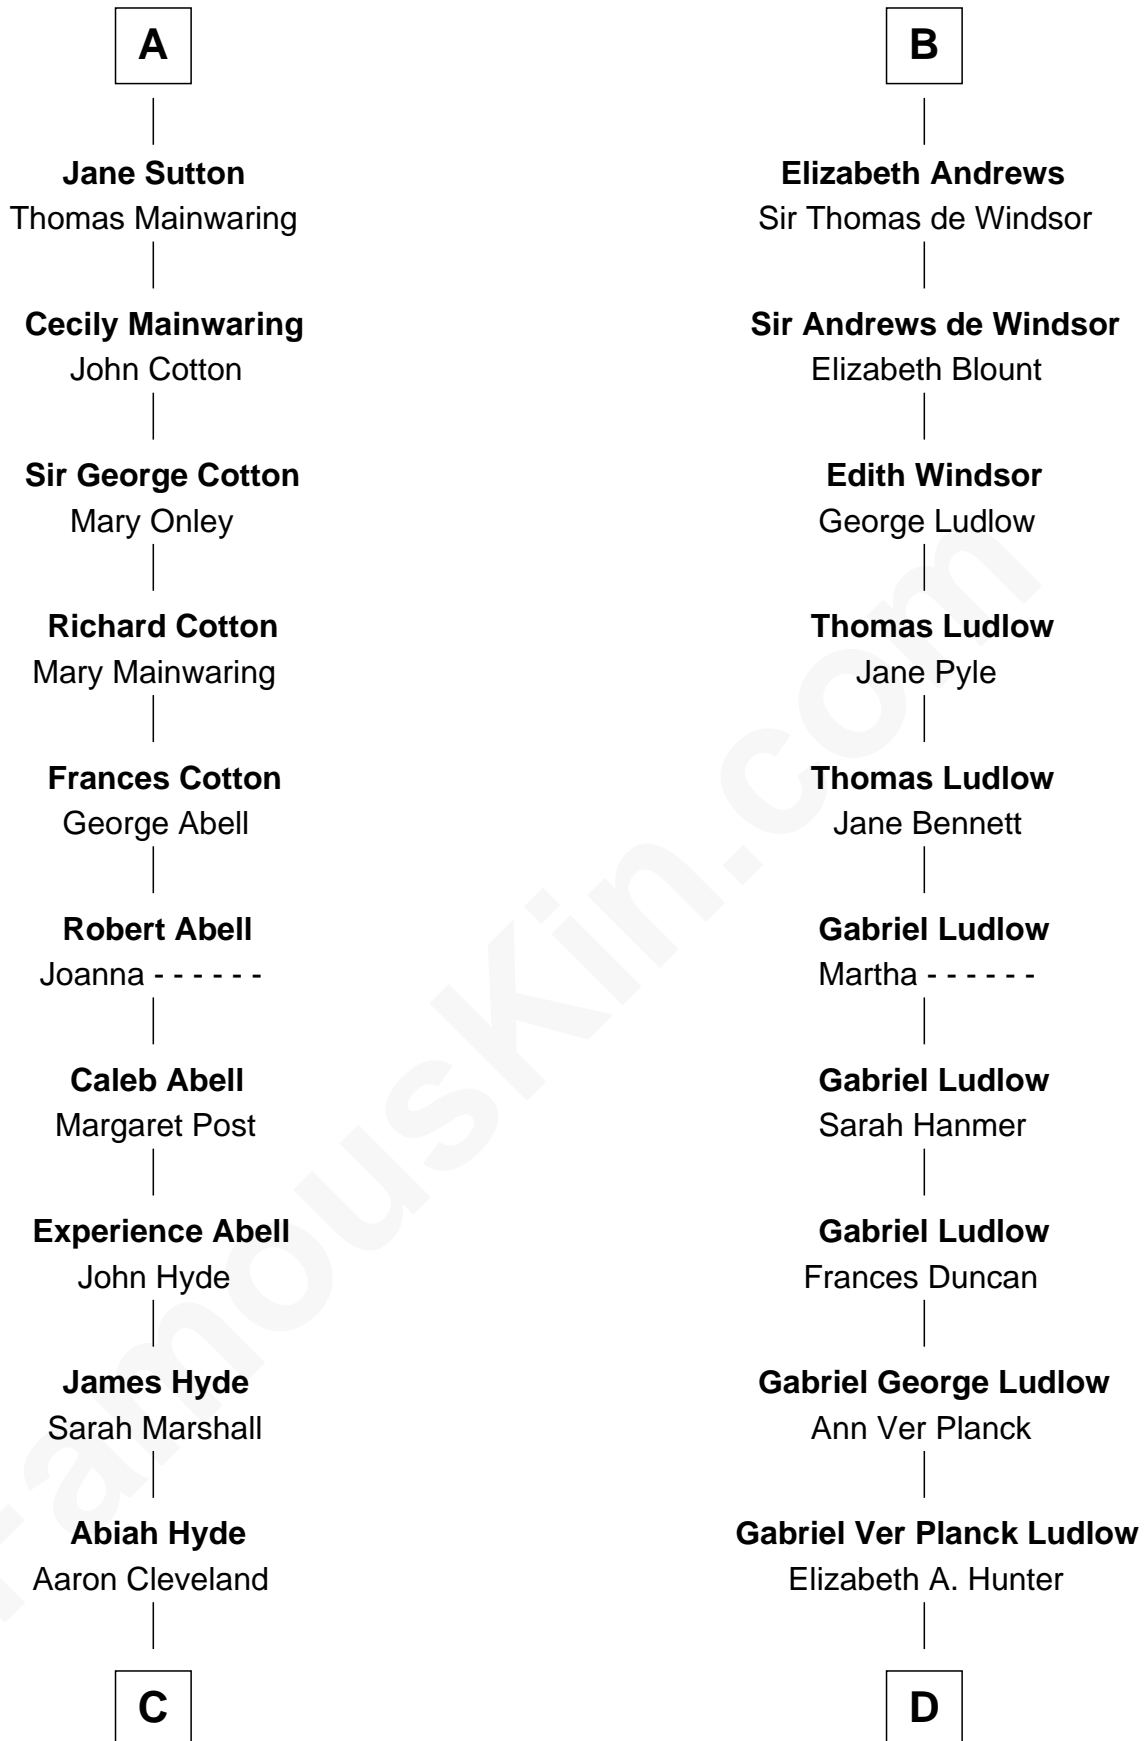

FamousKin.com

Relationship Chart of

Grover Cleveland

22nd and 24th U.S. President

19th cousin 1 time removed of

Eleanor Roosevelt

First Lady of President Franklin D. Roosevelt

Sir Hugh le Despencer

Aveline Basset

Sir Hugh le Despencer

Isabella de Beauchamp

Sir Philip le Despencer

Margaret de Goushill

Sir Philip le Despencer

Joan de Cobham

Sir Philip le Despencer

Eleanor le Despencer

Sir Hugh de Courtenay

Sir Hugh de Courtenay

Agnes de St. John

Sir Hugh de Courtenay

Margaret de Bohun

Elizabeth de Courtenay

Sir Andrew Luttrell

Sir Hugh Luttrell

Catherine de Beaumont

Elizabeth Luttrell

John Stratton

Elizabeth Stratton

John Andrews

B

FamousKin.com