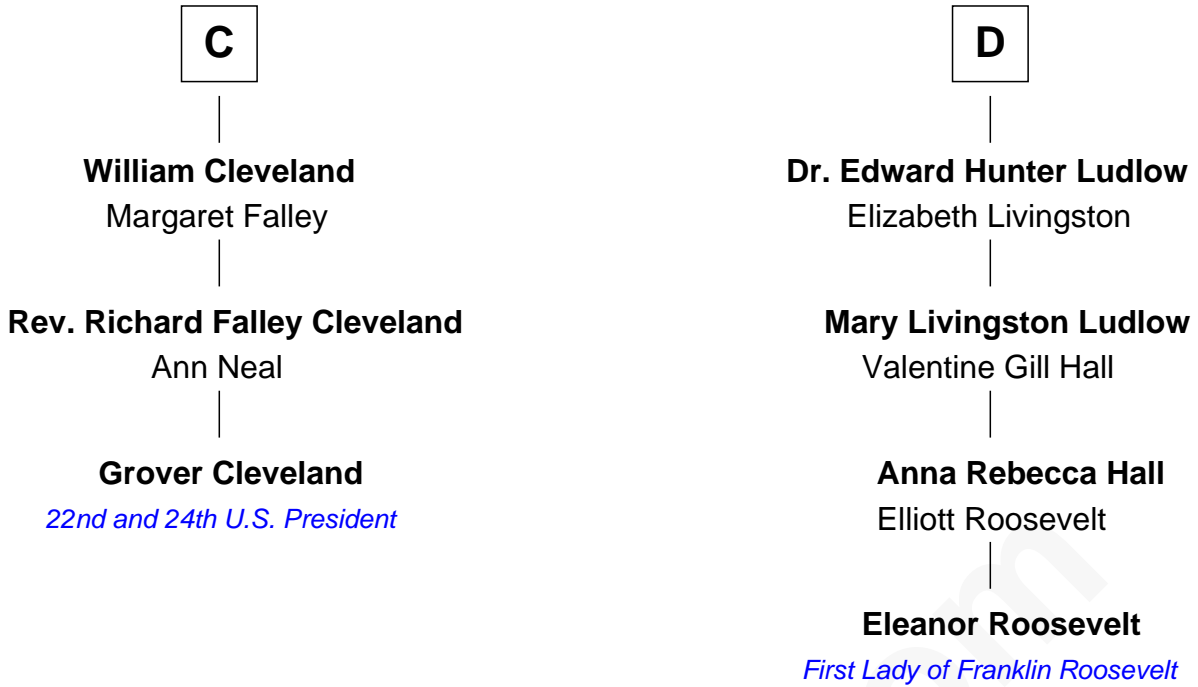

FamousKin.com

Relationship Chart of

Grover Cleveland

22nd and 24th U.S. President

19th cousin 1 time removed of

Eleanor Roosevelt

First Lady of President Franklin D. Roosevelt

Sir Hugh le Despencer

Sir Hugh Luttrell

Catherine de Beaumont

Elizabeth Luttrell

John Stratton

Elizabeth Stratton

John Andrews

B

FamousKin.com