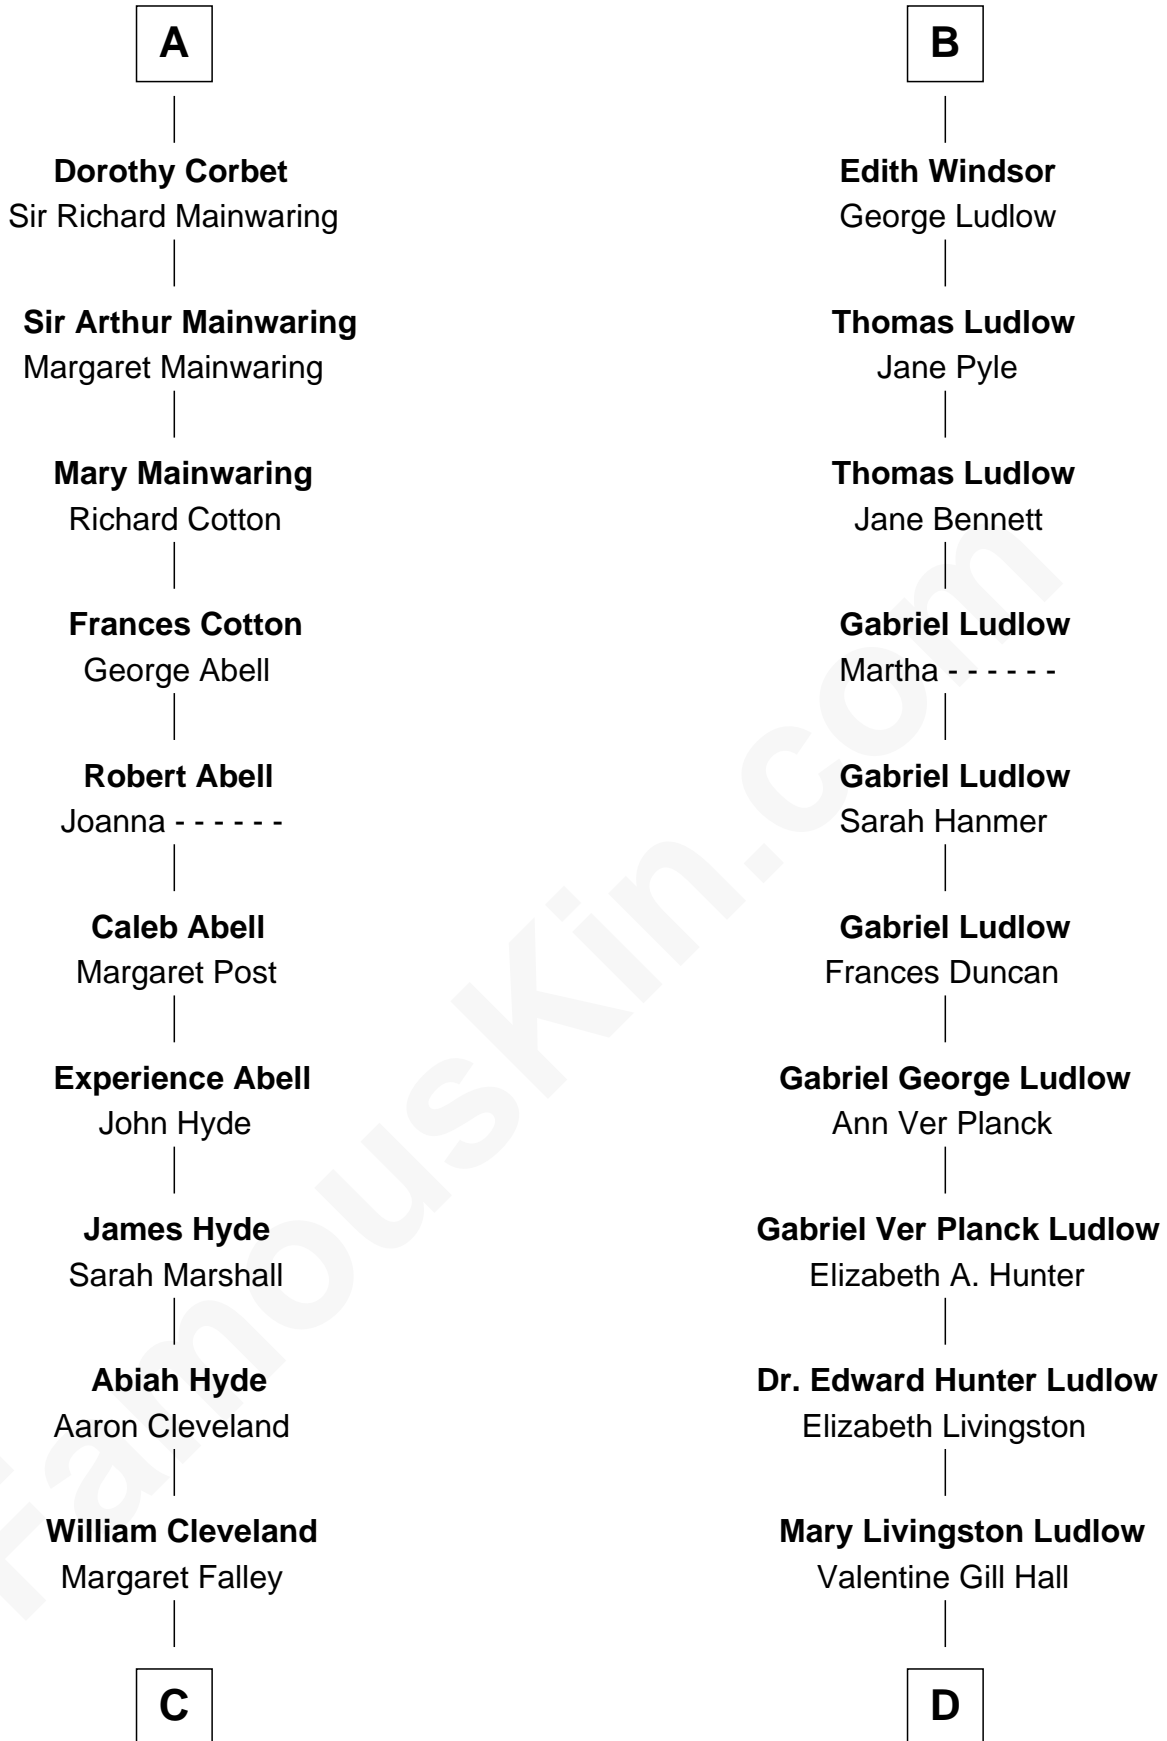

FamousKin.com Relationship Chart of

Grover Cleveland
22nd and 24th U.S. President

18th cousin of

Eleanor Roosevelt
First Lady of President Franklin D. Roosevelt

Humphrey de Bohun
Elizabeth Plantagenet

Eleanor de Bohun
Sir James le Boteler

Elizabeth de Courtnay
Sir Andrew Luttrell

Sir Hugh Luttrell
Catherine de Beaumont

Elizabeth Luttrell
John Stratton

Elizabeth Stratton
John Andrews

Elizabeth Andrews
Sir Thomas de Windsor

Sir Andrews de Windsor
Elizabeth Blount

B

FamousKin.com