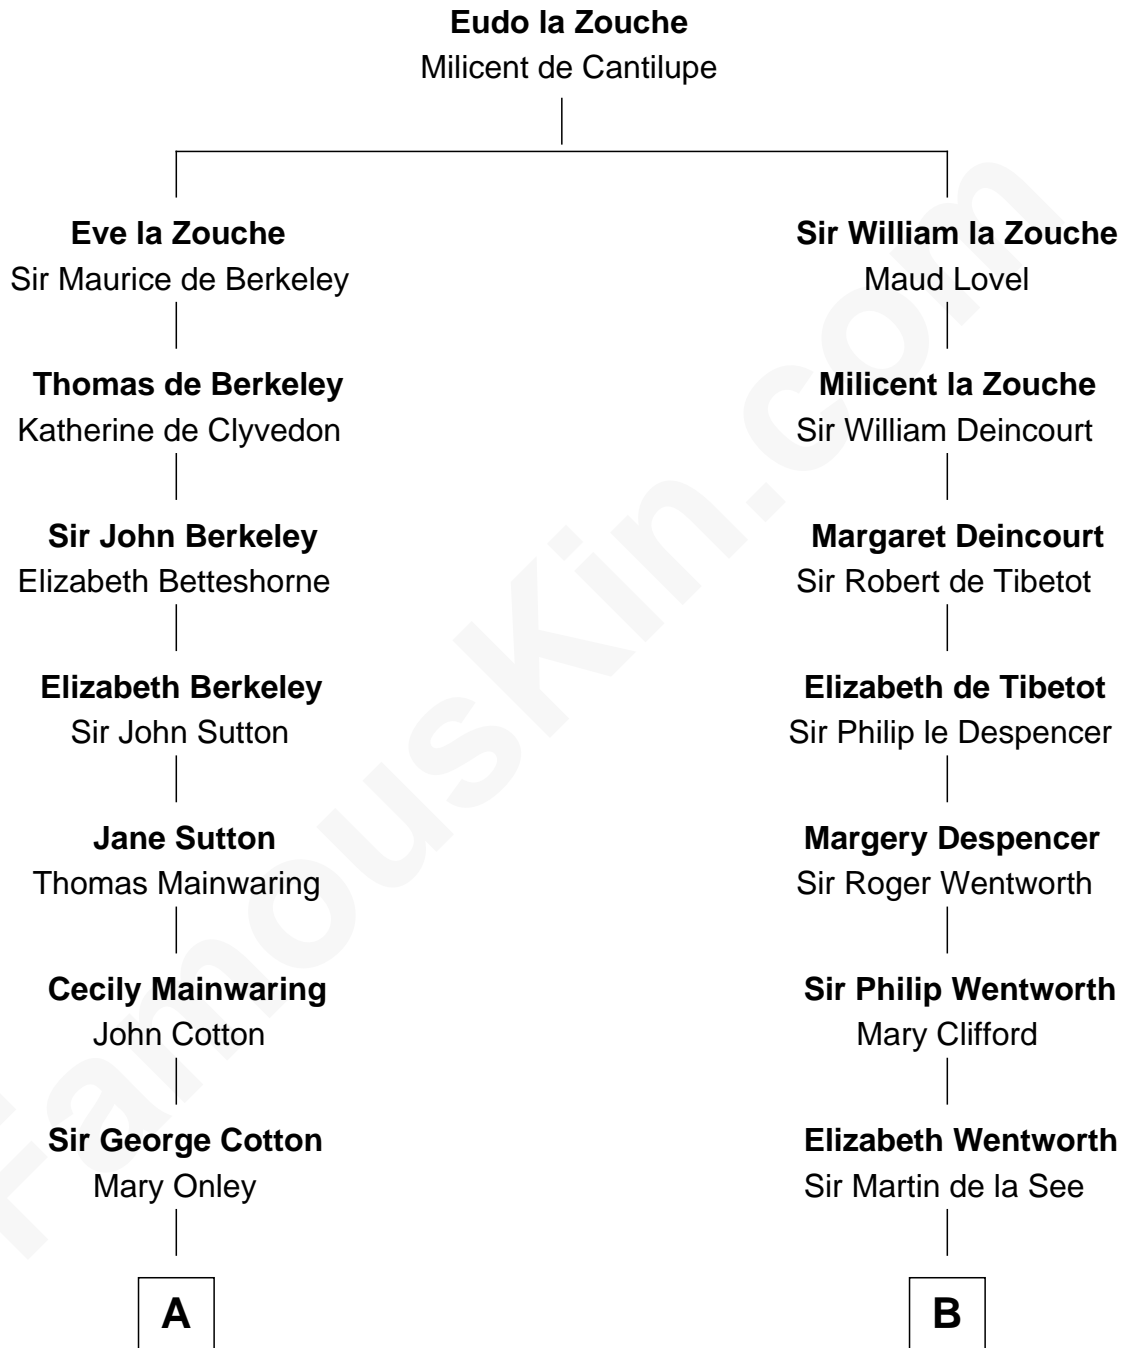

FamousKin.com

Relationship Chart of

Grover Cleveland

22nd and 24th U.S. President

16th cousin 5 times removed of

Alice (Lee) Roosevelt

First Wife of President Theodore Roosevelt

C

Nancy Clarke

Francis Cabot

Mary Ann Cabot

Nathaniel Cabot Lee

John Clarke Lee

Harriet Paine Rose

George Cabot Lee

Caroline Watts Haskell

Alice (Lee) Roosevelt

Wife of President Theodore Roosevelt

FamousKin.com