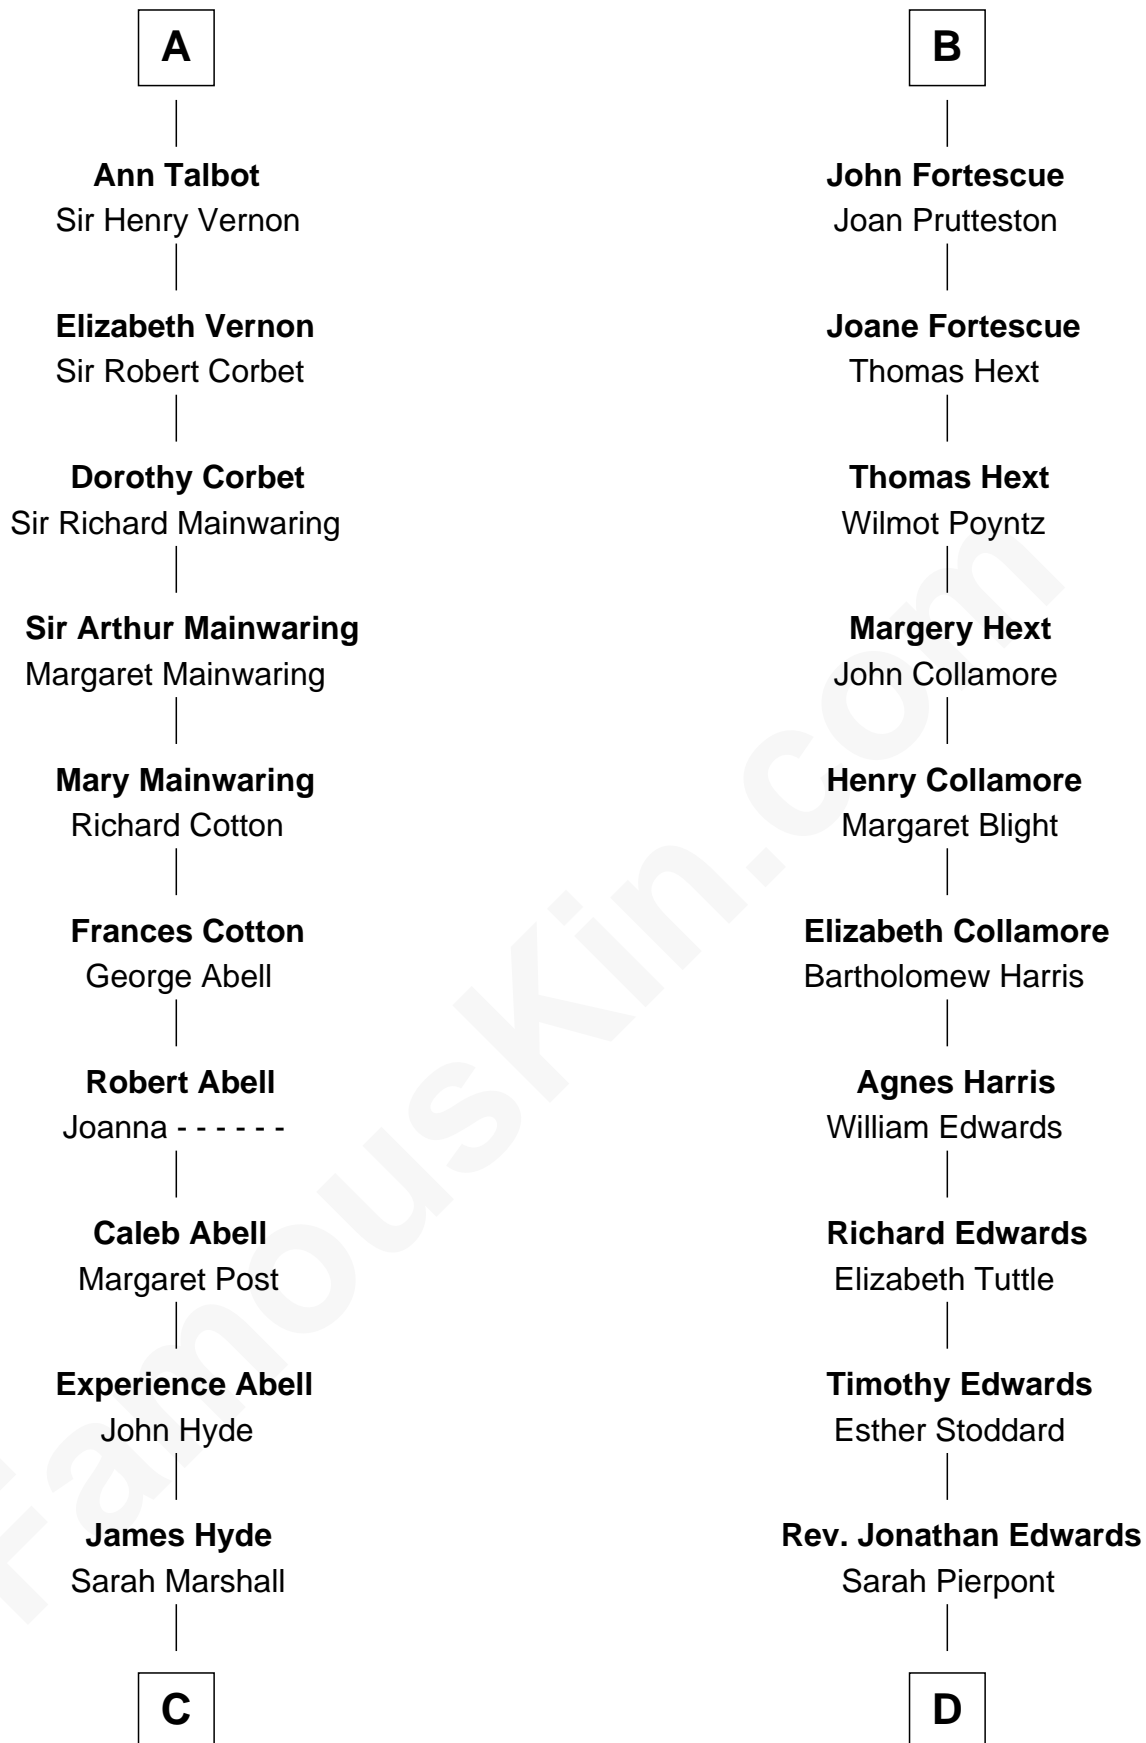

FamousKin.com

Relationship Chart of

Grover Cleveland

22nd and 24th U.S. President

20th cousin 1 time removed of

Edith (Carow) Roosevelt

First Lady of President Theodore Roosevelt

Sir Geoffrey FitzPiers

Aveline de Clare

C

Abiah Hyde
Aaron Cleveland

William Cleveland
Margaret Falley

Rev. Richard Falley Cleveland
Ann Neal

Grover Cleveland
22nd and 24th U.S. President

D

Timothy Edwards
Rhoda Ogden

Sarah Edwards
Daniel Tyler

Gen. Daniel Tyler
Emily Lee

Gertrude Elizabeth Tyler
Charles Carow

Edith (Carow) Roosevelt
First Lady of Theodore Roosevelt