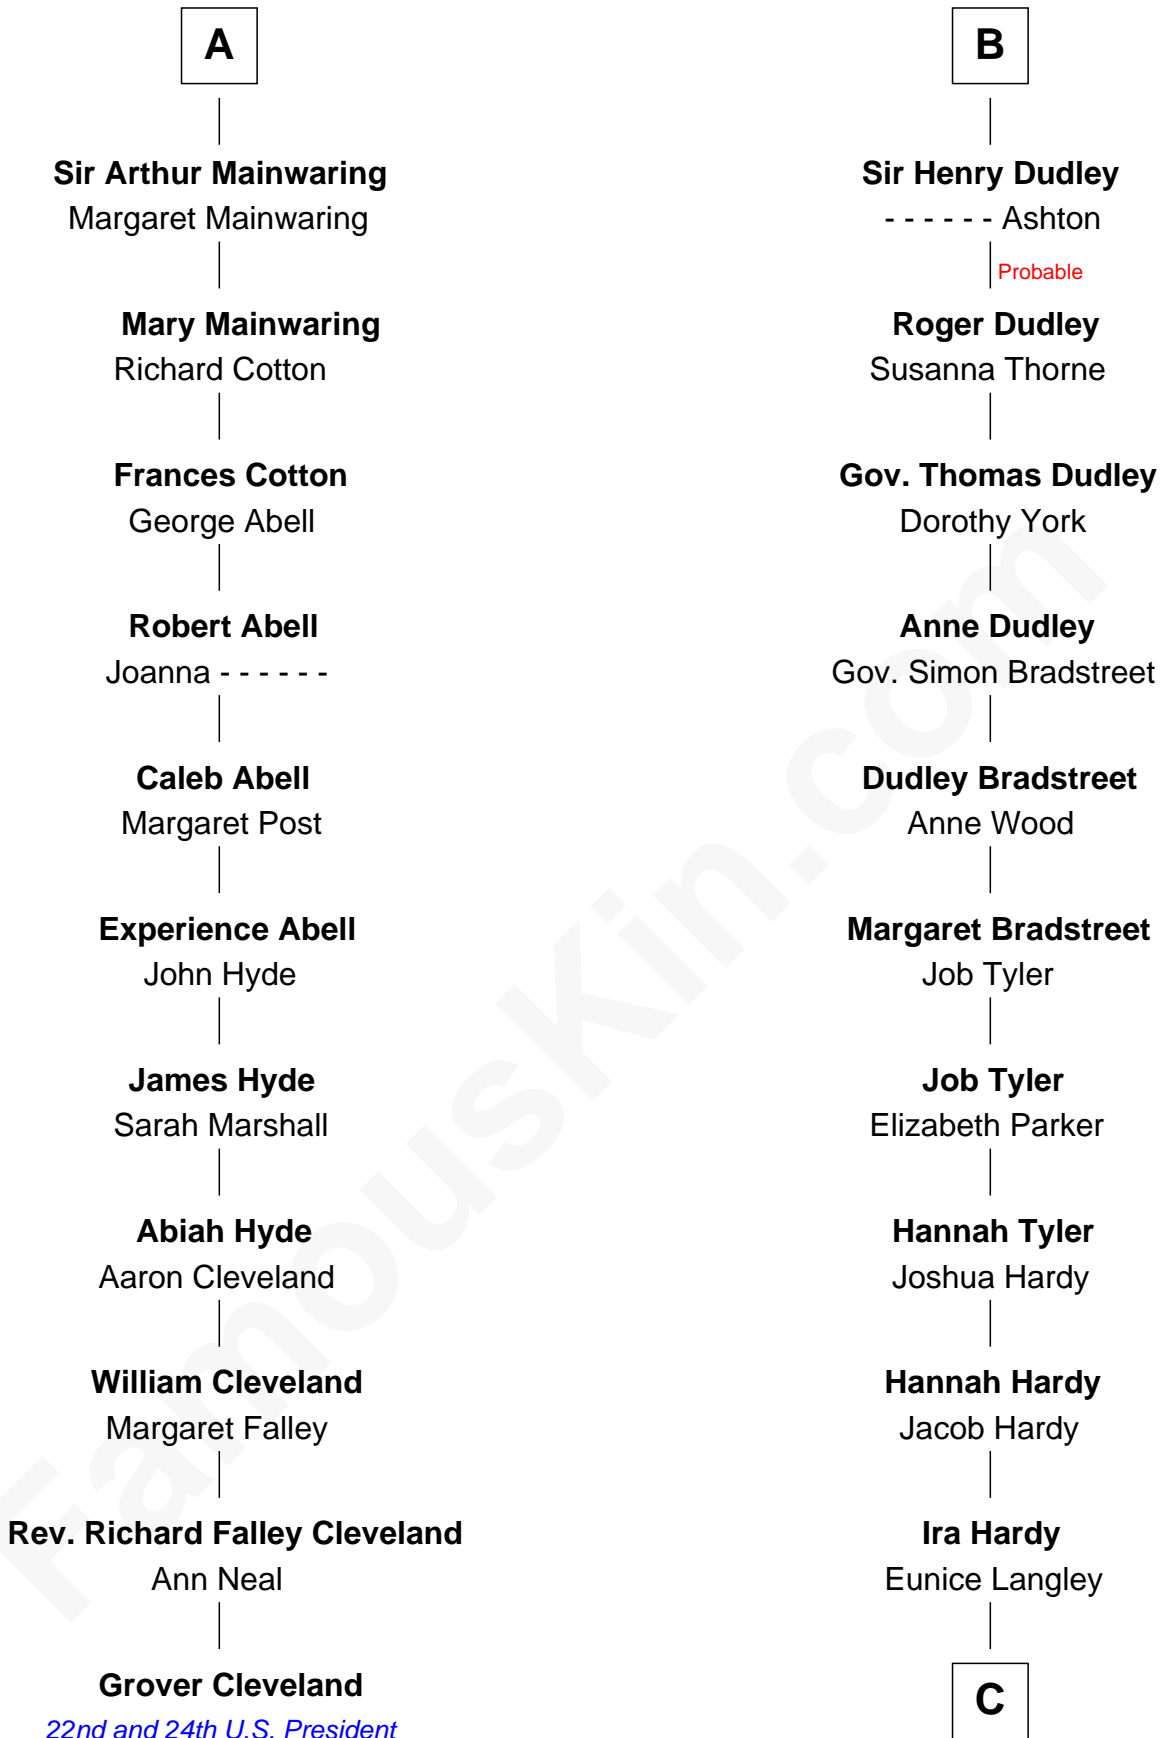

## Relationship Chart of

### Grover Cleveland

22nd and 24th U.S. President

17th cousin 4 times removed of

**James Taylor**

Singer-Songwriter

**Sir William de Ros**  
Margery de Badlesmere

**C**

—  
**Lovercia L. Hardy**

Willard Knox  
—

**Fred Charles Knox**

Ruth Elizabeth Collins  
—

**Ella Angelique Knox**

Henry Herman Woodard  
—

**Gertrude Arline Woodard**

Dr. Isaac Montrose Taylor  
—

**James Taylor**