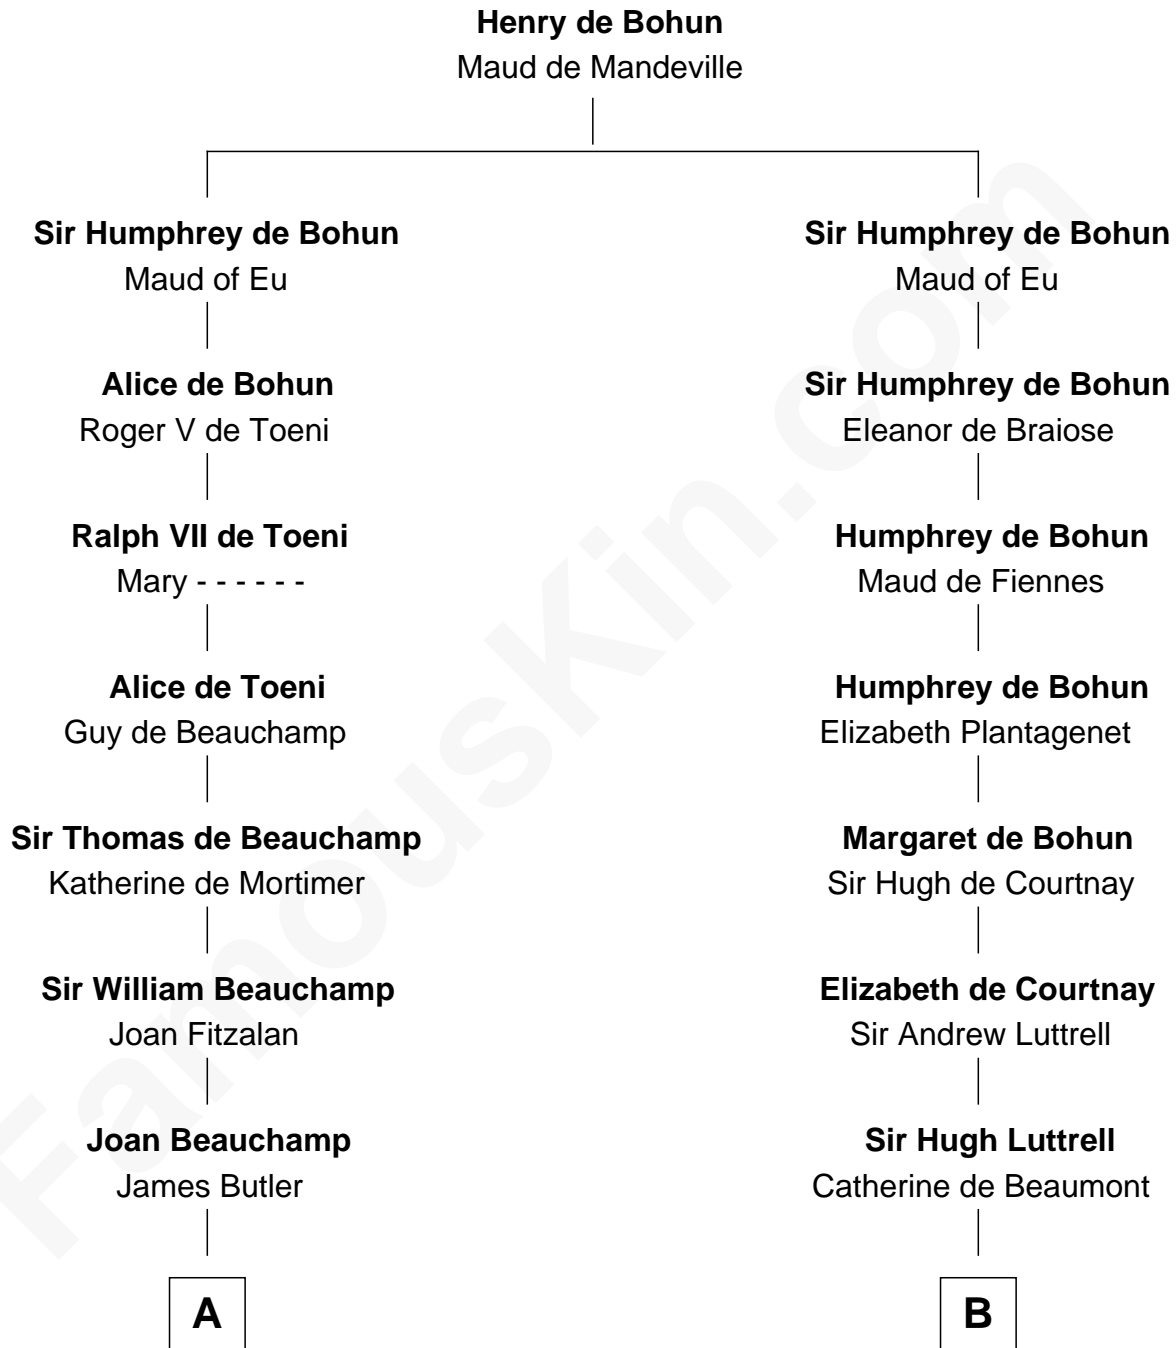

## Relationship Chart of

### Grover Cleveland

22nd and 24th U.S. President

17th cousin 4 times removed of

**Carter Braxton**

Signer of the Declaration of Independence

**C**

James Hyde  
Sarah Marshall

Abiah Hyde  
Aaron Cleveland

William Cleveland  
Margaret Falley

Rev. Richard Falley Cleveland  
Ann Neal

Grover Cleveland  
*22nd and 24th U.S. President*

FamousKin.com