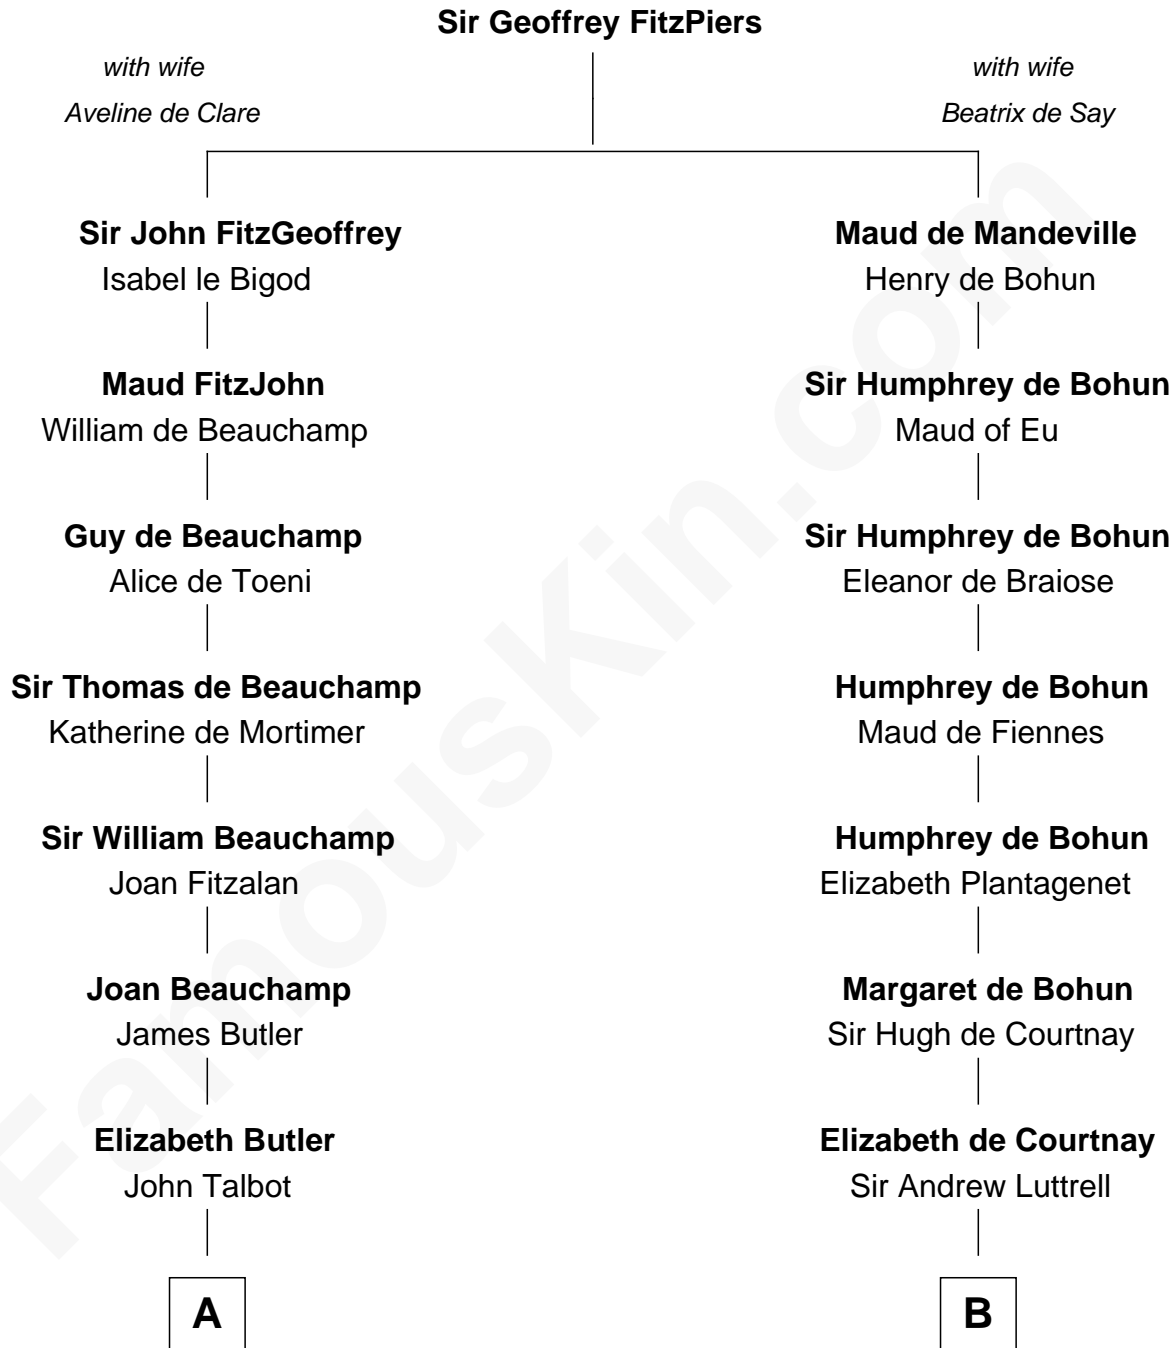

FamousKin.com

Relationship Chart of

Grover Cleveland

22nd and 24th U.S. President

18th cousin 2 times removed of

Carter Braxton

Signer of the Declaration of Independence