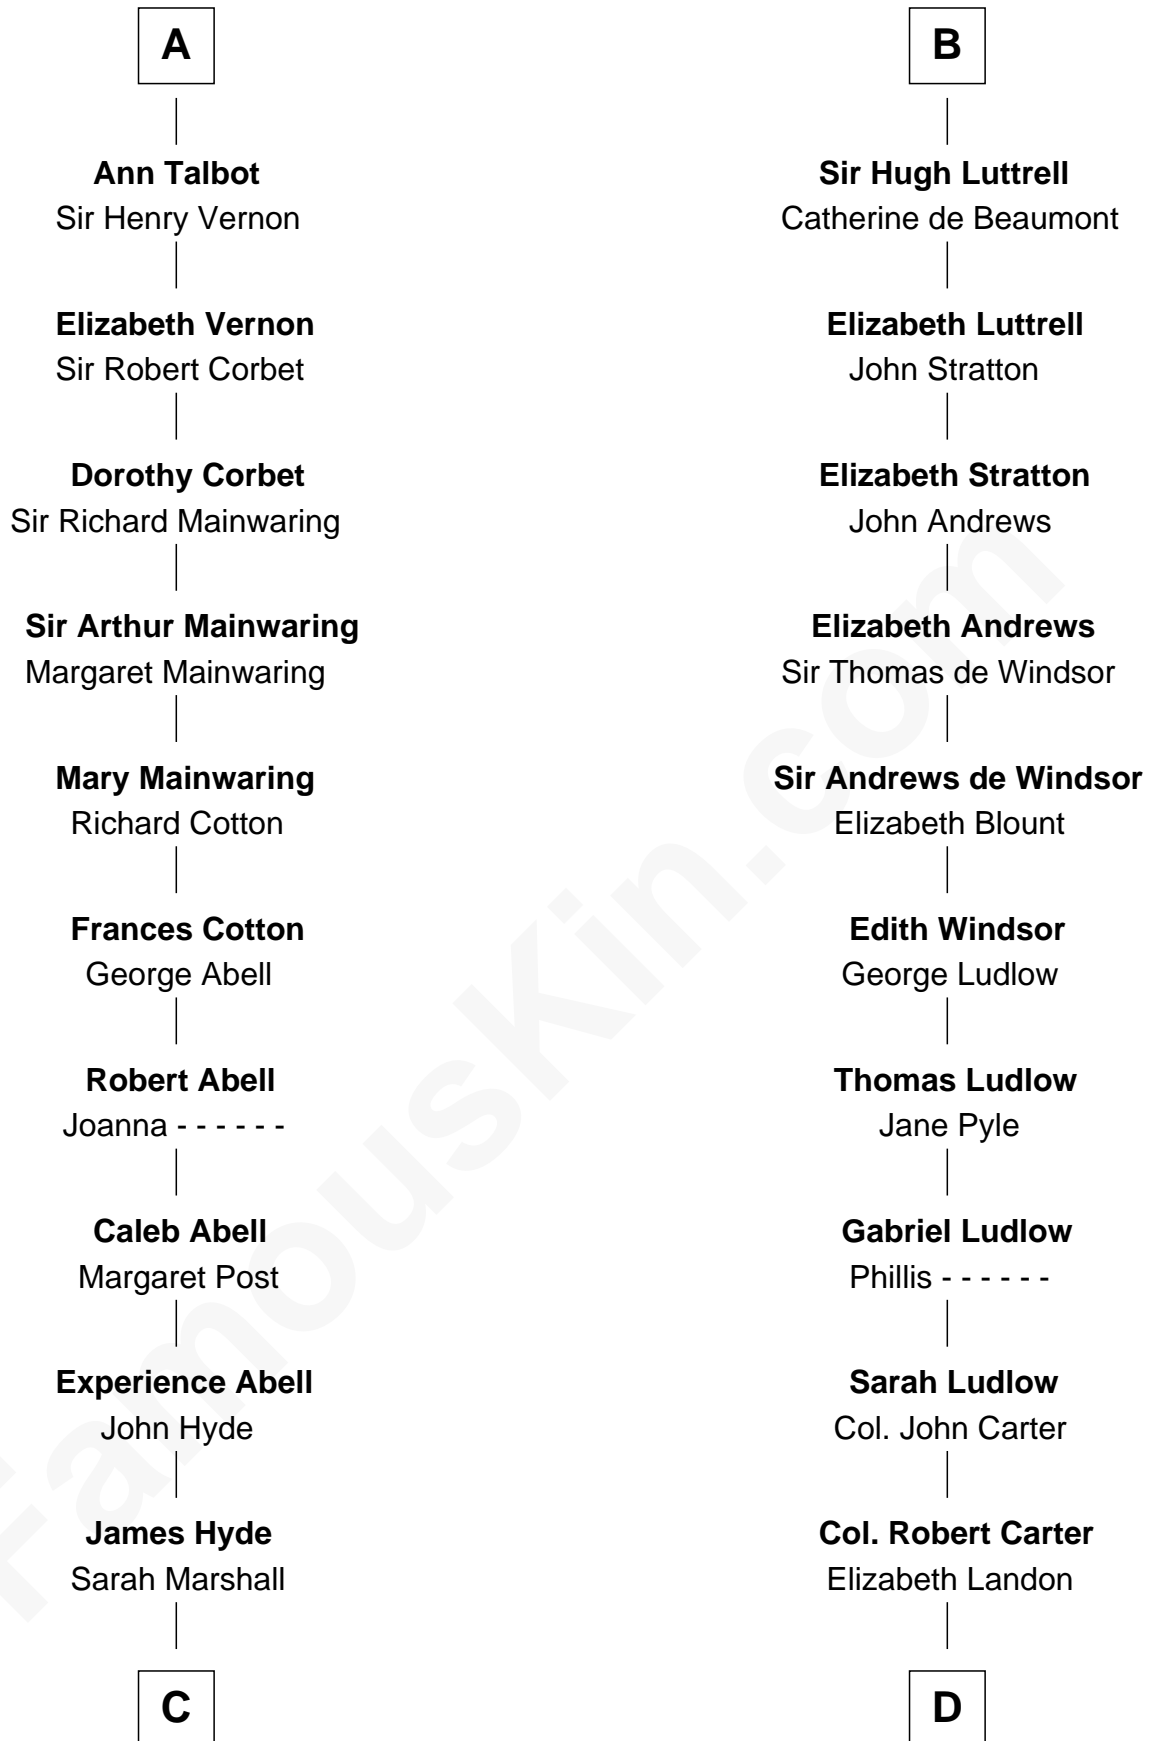

## Relationship Chart of

### Grover Cleveland

22nd and 24th U.S. President

18th cousin 2 times removed of

### Carter Braxton

Signer of the Declaration of Independence

**C**

**Abiah Hyde**  
Aaron Cleveland

**William Cleveland**  
Margaret Falley

**Rev. Richard Falley Cleveland**  
Ann Neal

**Grover Cleveland**  
*22nd and 24th U.S. President*

**D**

**Mary Carter**  
George Braxton

**Carter Braxton**  
*Signer of Declaration of Independence*

FamousKin.com