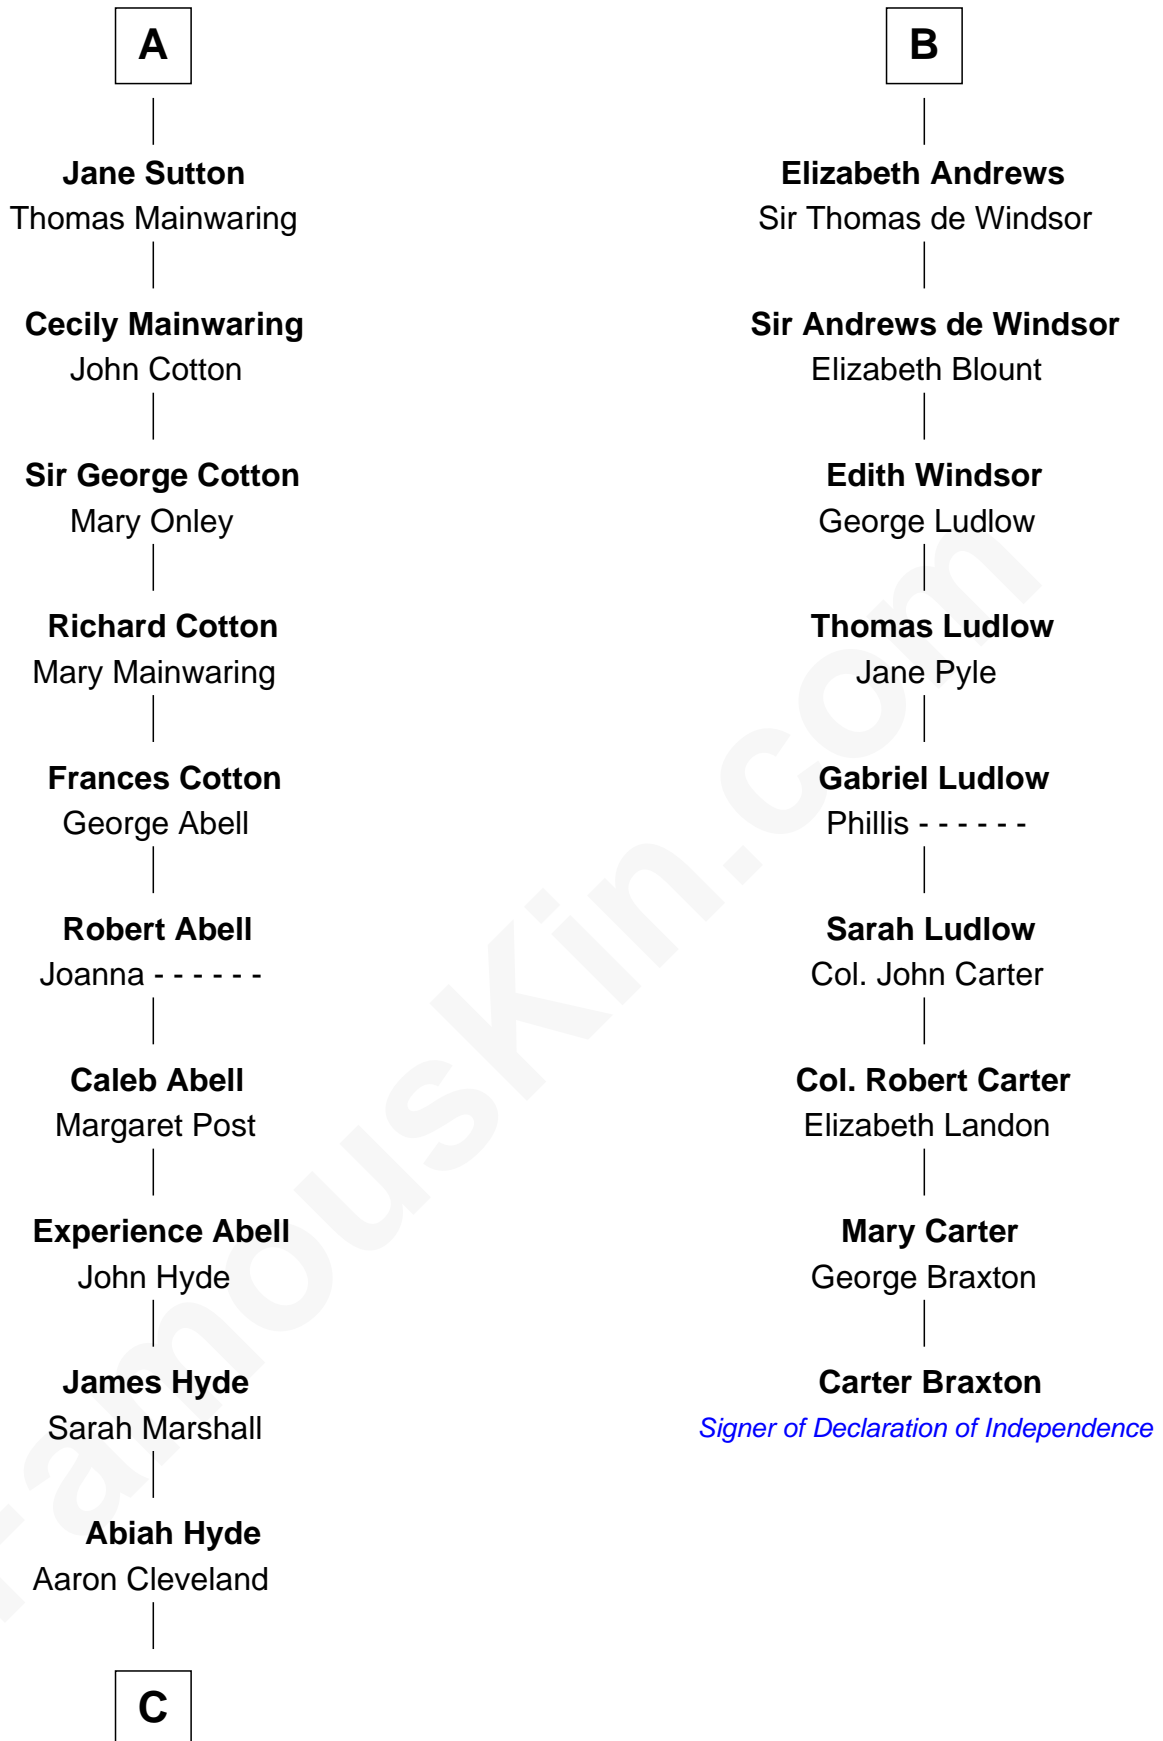

FamousKin.com

Relationship Chart of

Grover Cleveland

22nd and 24th U.S. President

15th cousin 4 times removed of

Carter Braxton

Signer of the Declaration of Independence

Sir Hugh le Despencer

Aveline Basset

Sir Hugh le Despencer

Isabella de Beauchamp

Sir Philip le Despencer

Margaret de Goushill

Sir Philip le Despencer

Joan de Cobham

Sir Philip le Despencer

Sir Hugh Luttrell

Catherine de Beaumont

Elizabeth Luttrell

John Stratton

Elizabeth Stratton

John Andrews

B

FamousKin.com