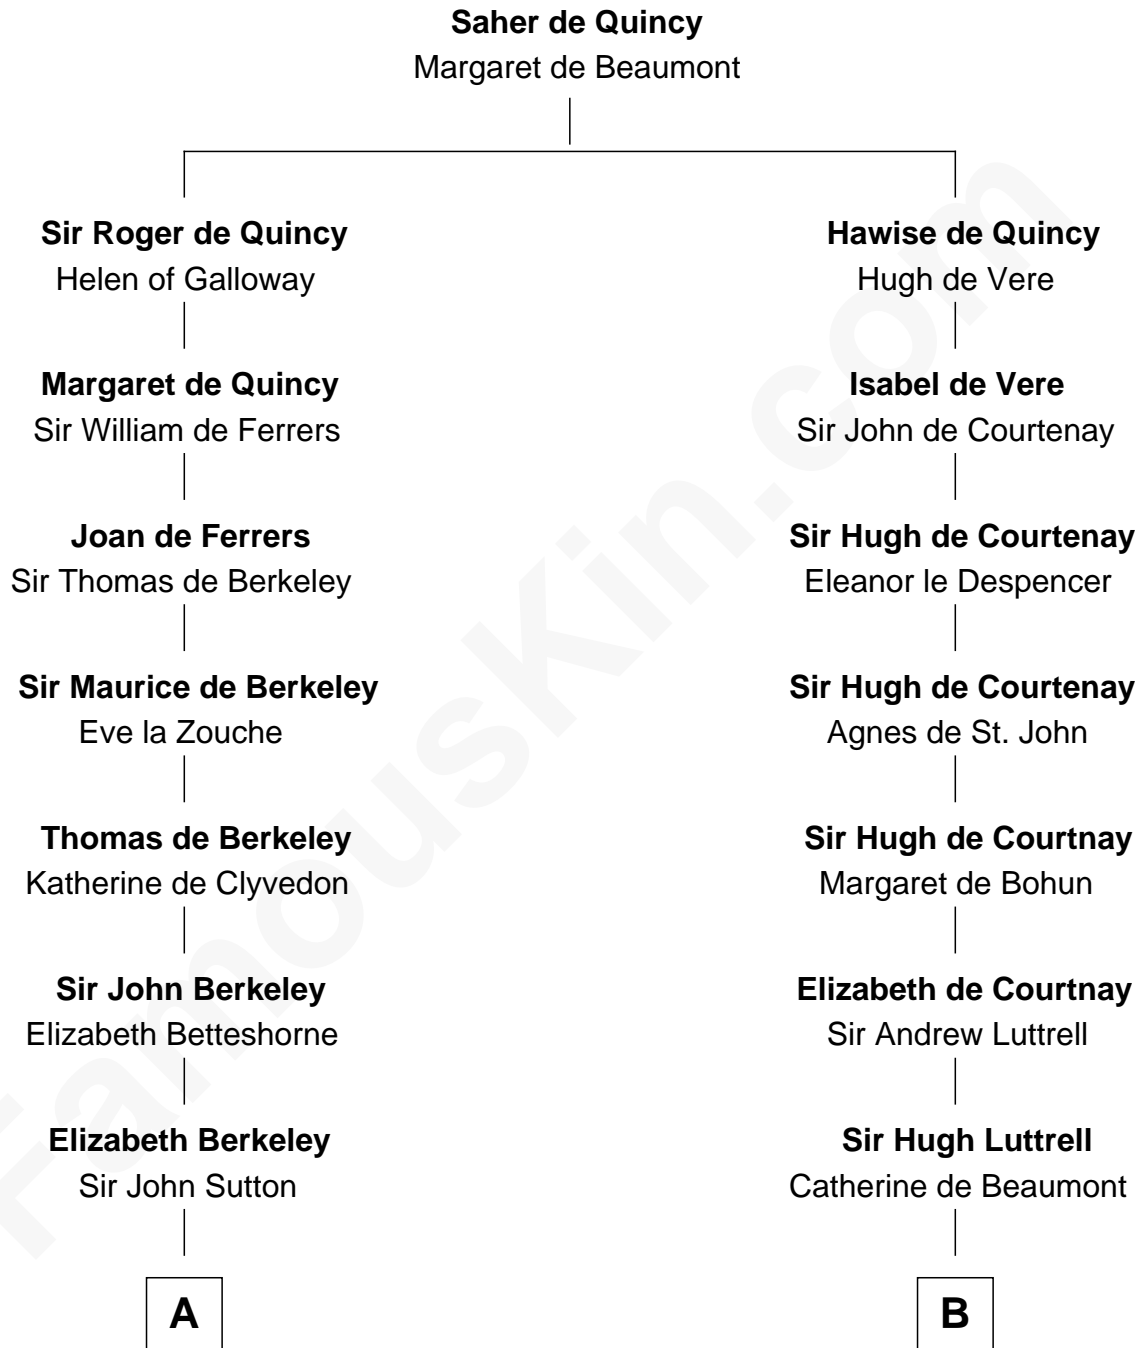

FamousKin.com

Relationship Chart of

Grover Cleveland

22nd and 24th U.S. President

17th cousin 2 times removed of

Carter Braxton

Signer of the Declaration of Independence

FamousKin.com