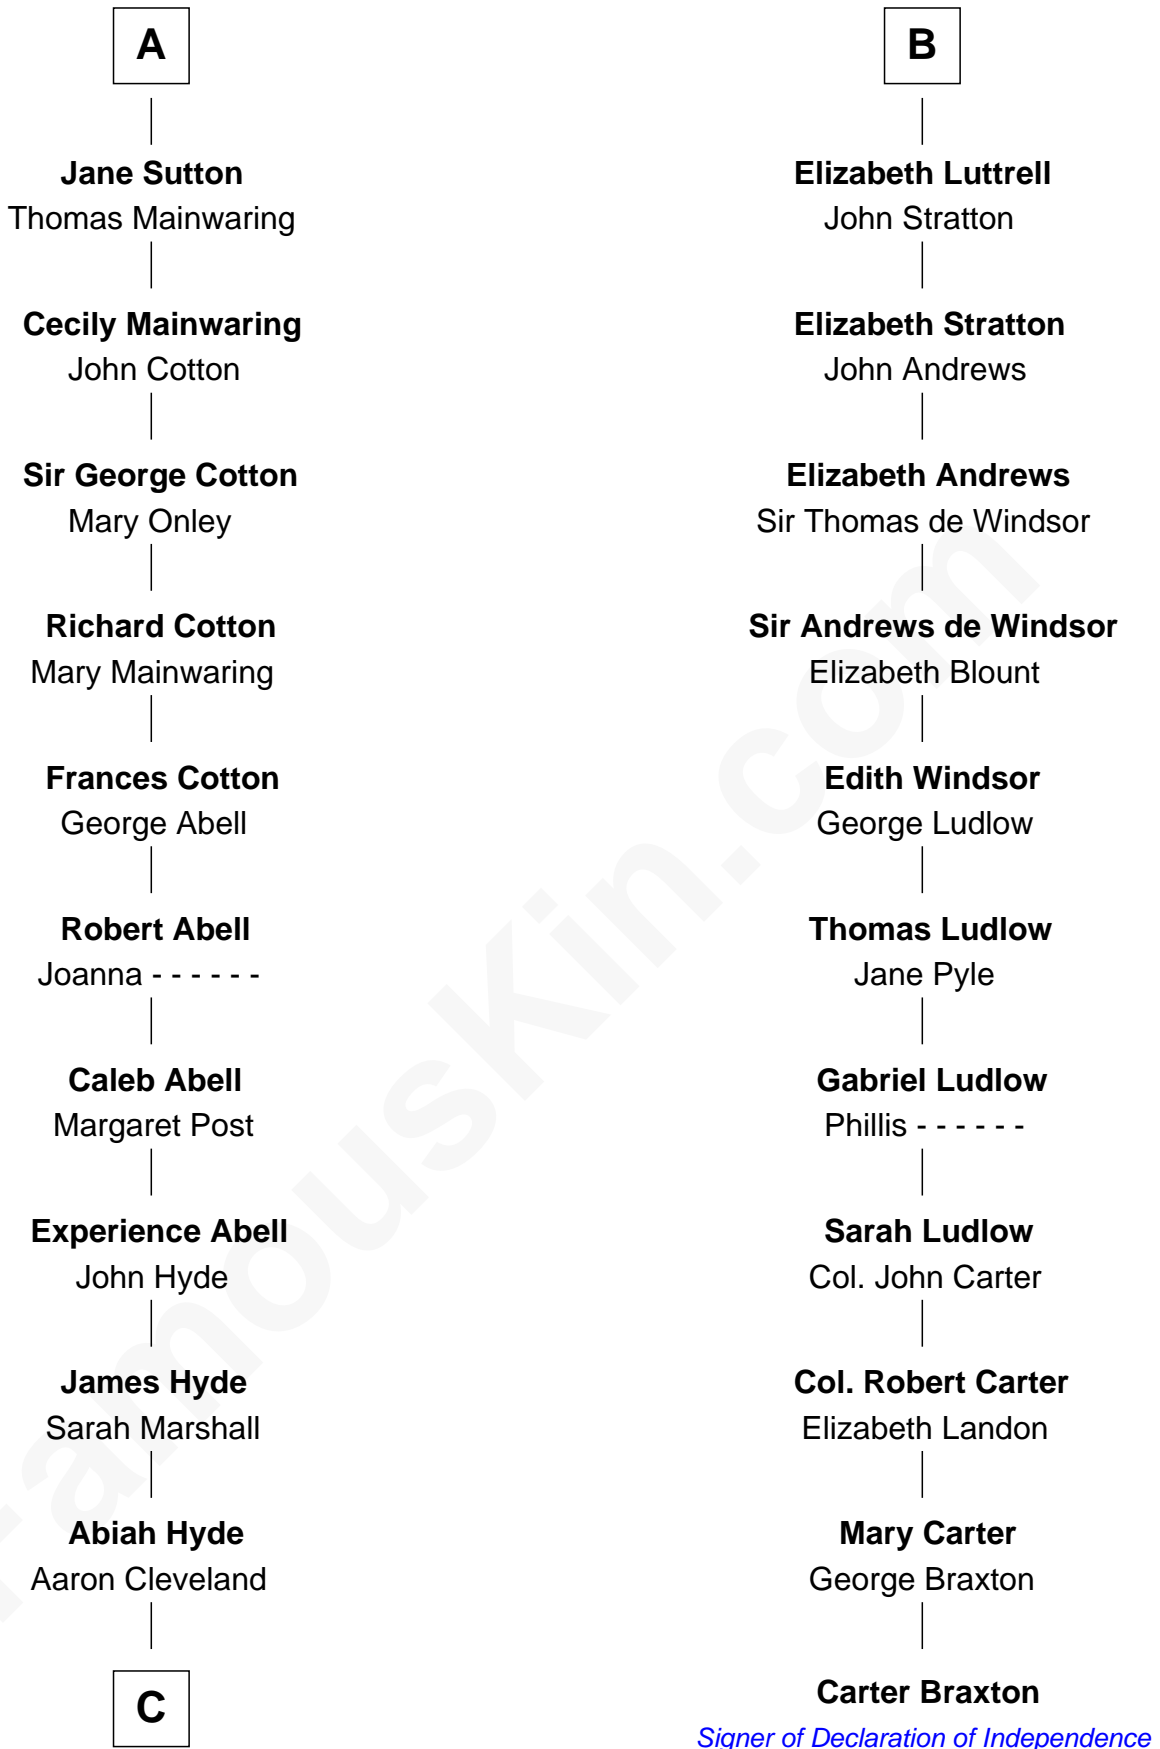

FamousKin.com

Relationship Chart of

Grover Cleveland

22nd and 24th U.S. President

17th cousin 2 times removed of

Carter Braxton

Signer of the Declaration of Independence

FamousKin.com