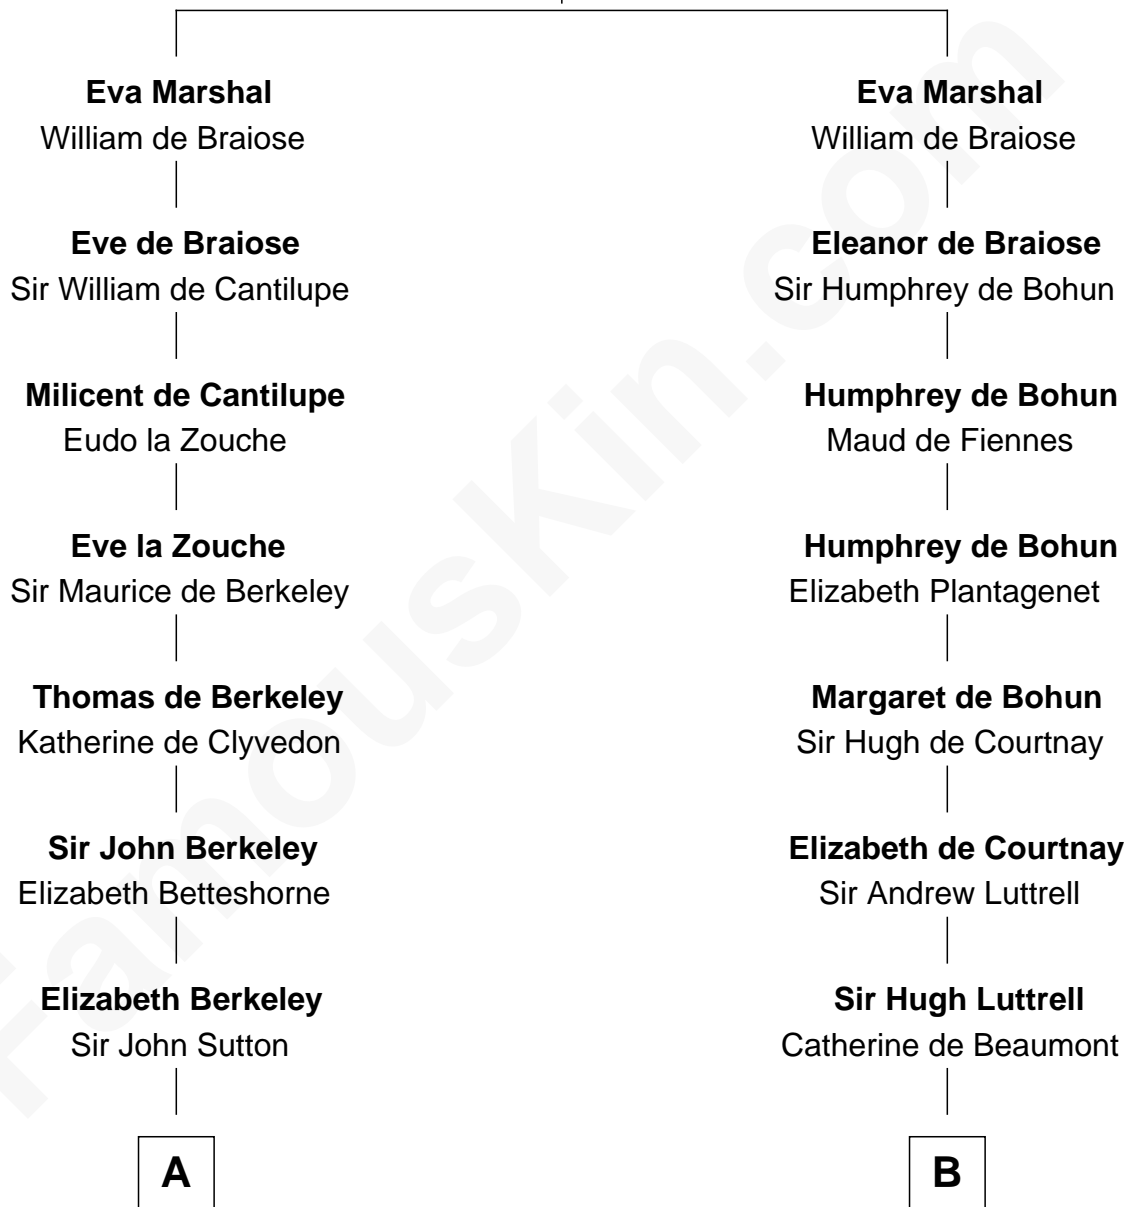

FamousKin.com

Relationship Chart of

Grover Cleveland

22nd and 24th U.S. President

17th cousin 2 times removed of

Carter Braxton

Signer of the Declaration of Independence

Sir William Marshal

Isabel de Clare

C

—
William Cleveland

Margaret Falley

—
Rev. Richard Falley Cleveland

Ann Neal

—
Grover Cleveland

22nd and 24th U.S. President