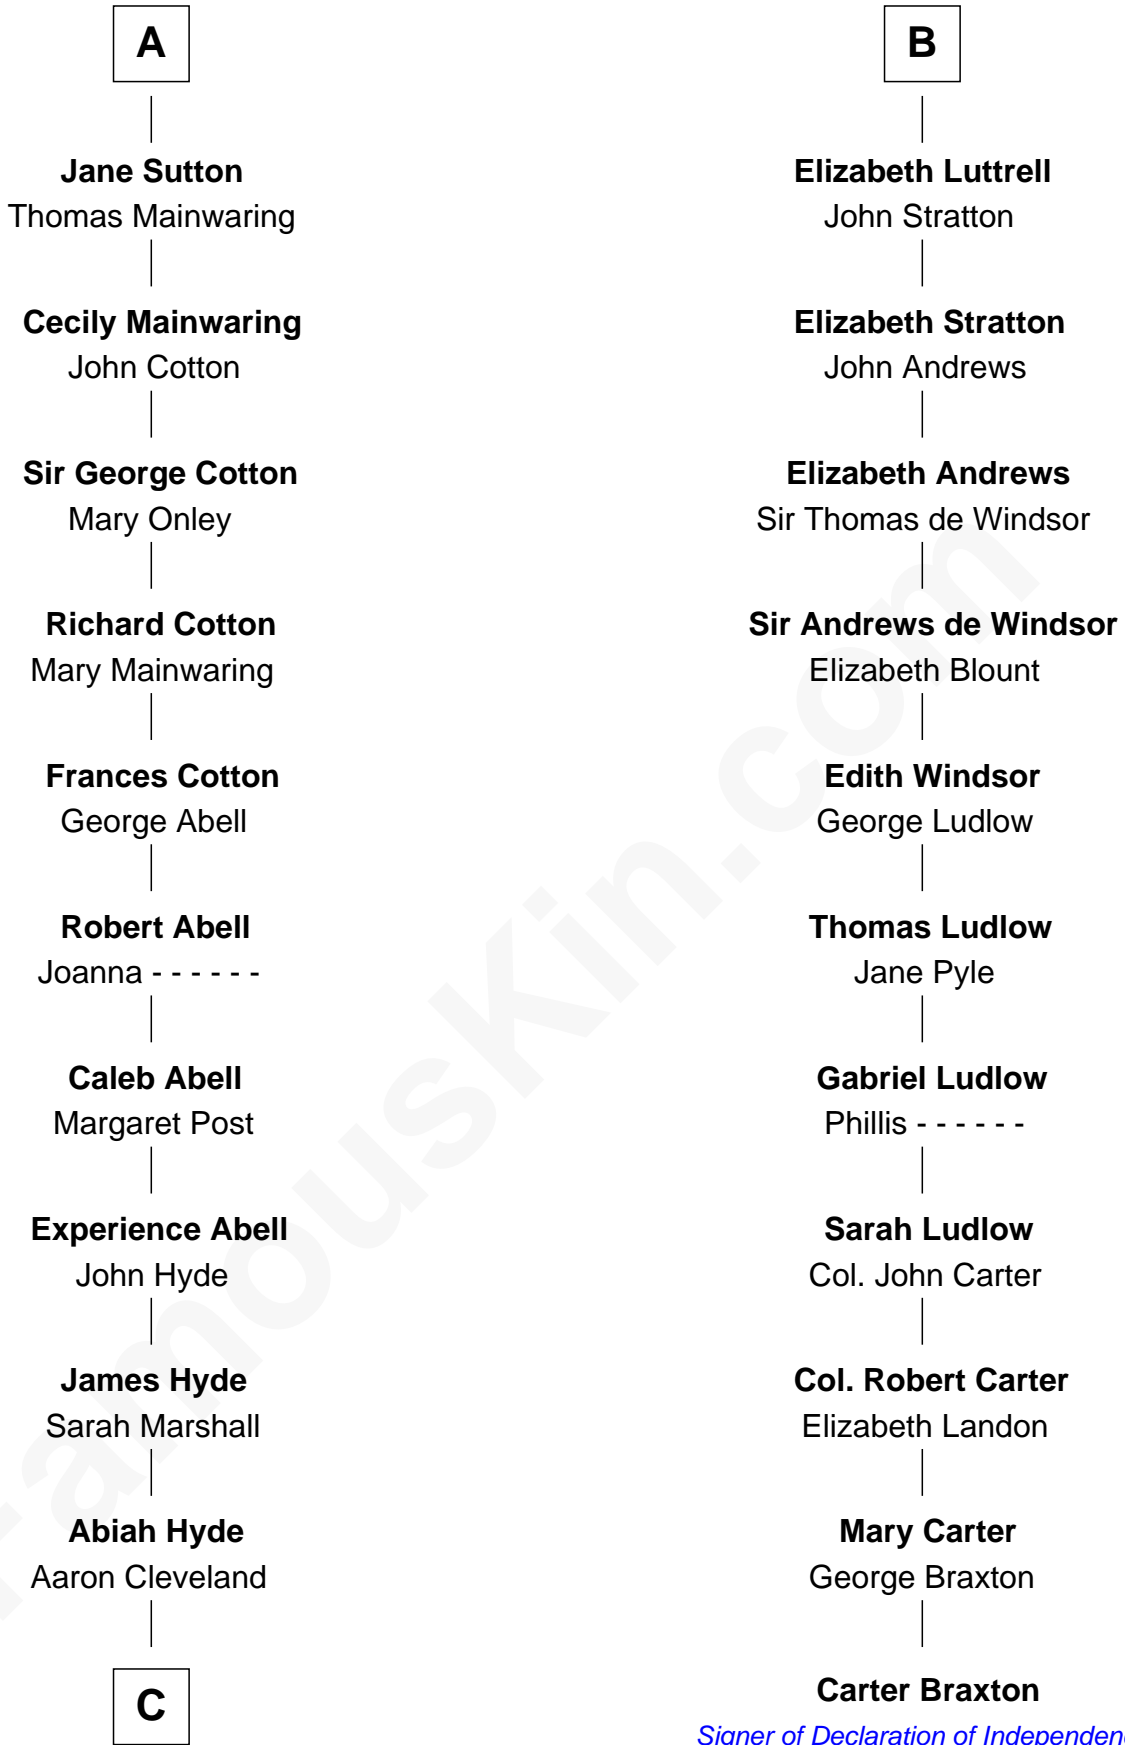

FamousKin.com

Relationship Chart of

Grover Cleveland

22nd and 24th U.S. President

17th cousin 2 times removed of

Carter Braxton

Signer of the Declaration of Independence

Sir William Marshal

Isabel de Clare

C

—
William Cleveland

Margaret Falley

—
Rev. Richard Falley Cleveland

Ann Neal

—
Grover Cleveland

22nd and 24th U.S. President