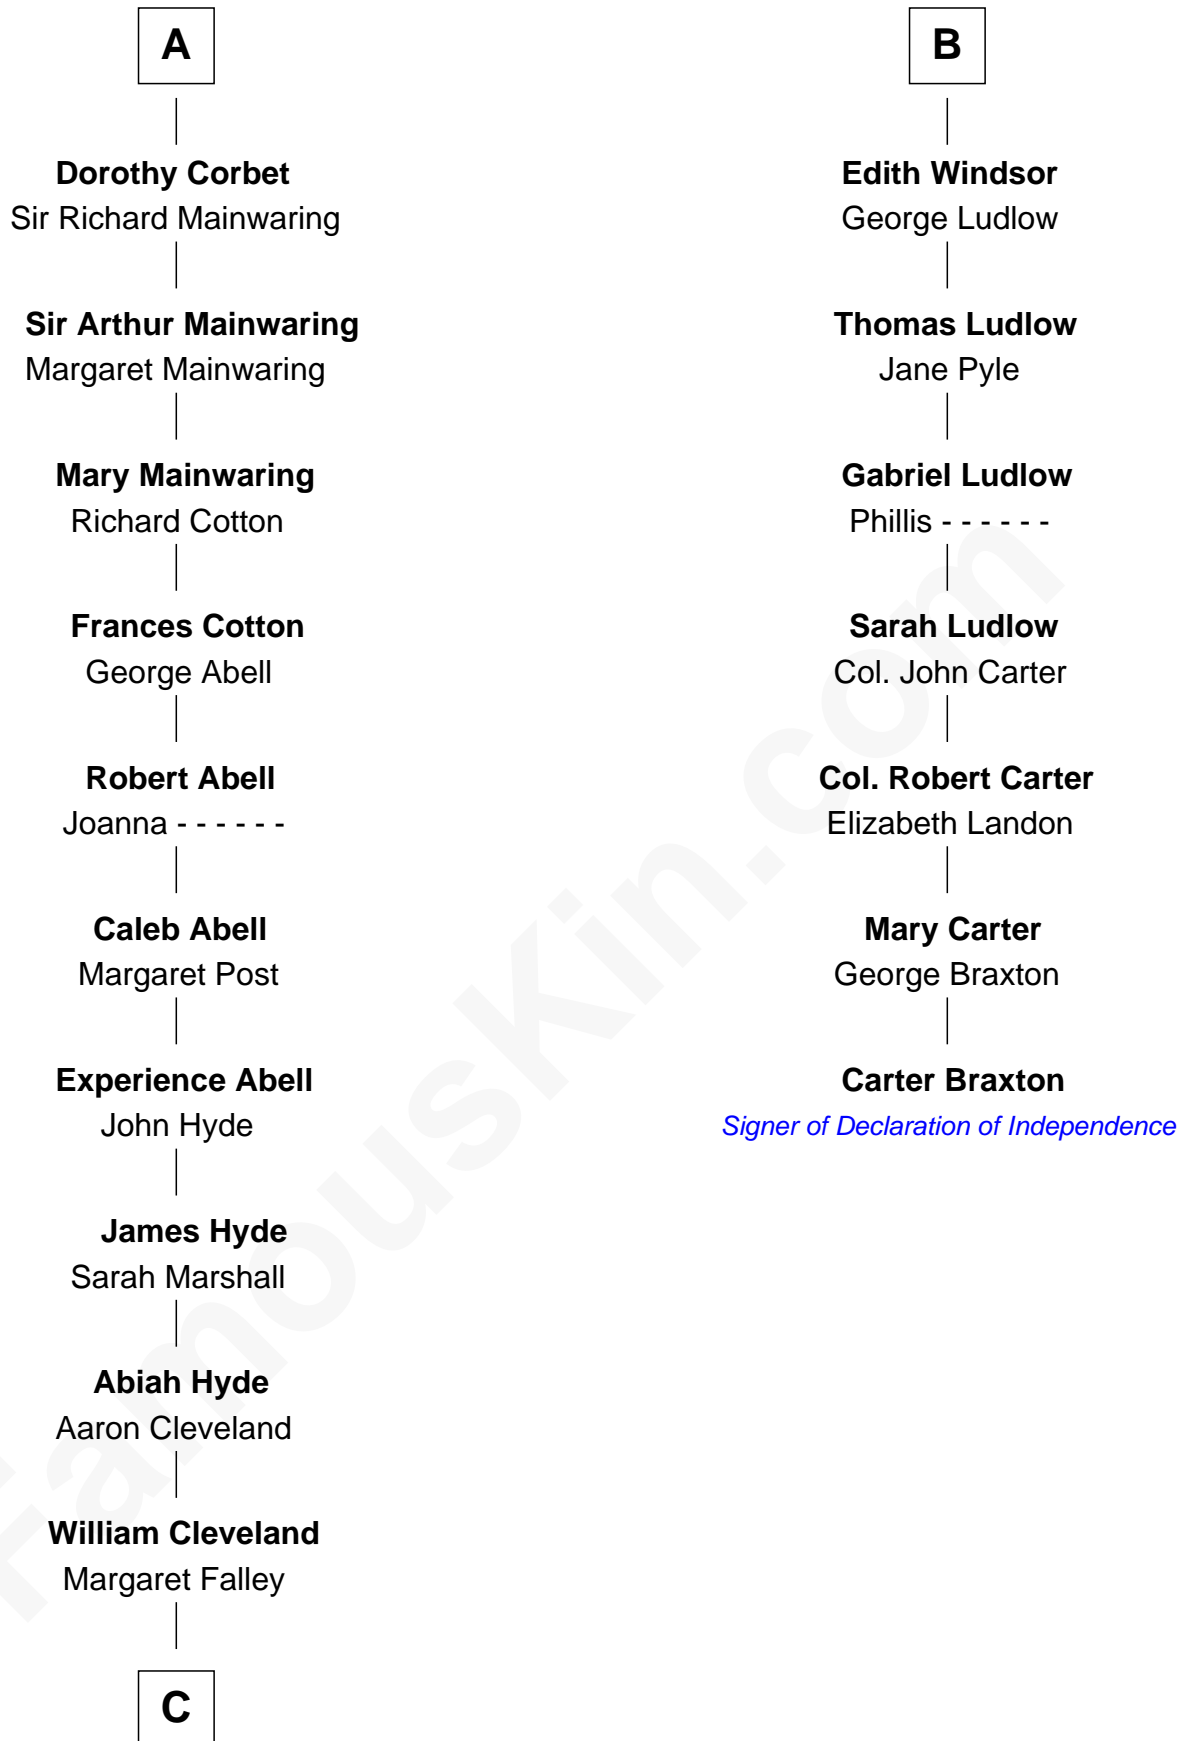

FamousKin.com

Relationship Chart of

Grover Cleveland

22nd and 24th U.S. President

13th cousin 5 times removed of

Carter Braxton

Signer of the Declaration of Independence

Humphrey de Bohun
Elizabeth Plantagenet

Eleanor de Bohun
Sir James le Boteler

James le Boteler
Elizabeth Darcy

James Butler
Anne de Welles

James Butler
Joan Beauchamp

Elizabeth Butler
John Talbot

Ann Talbot
Sir Henry Vernon

Elizabeth Vernon
Sir Robert Corbet

A

Margaret de Bohun
Sir Hugh de Courtnay

Elizabeth de Courtnay
Sir Andrew Luttrell

Sir Hugh Luttrell
Catherine de Beaumont

Elizabeth Luttrell
John Stratton

Elizabeth Stratton
John Andrews

Elizabeth Andrews
Sir Thomas de Windsor

Sir Andrews de Windsor
Elizabeth Blount

B

C

Rev. Richard Falley Cleveland

Ann Neal

Grover Cleveland

22nd and 24th U.S. President

FamousKin.com