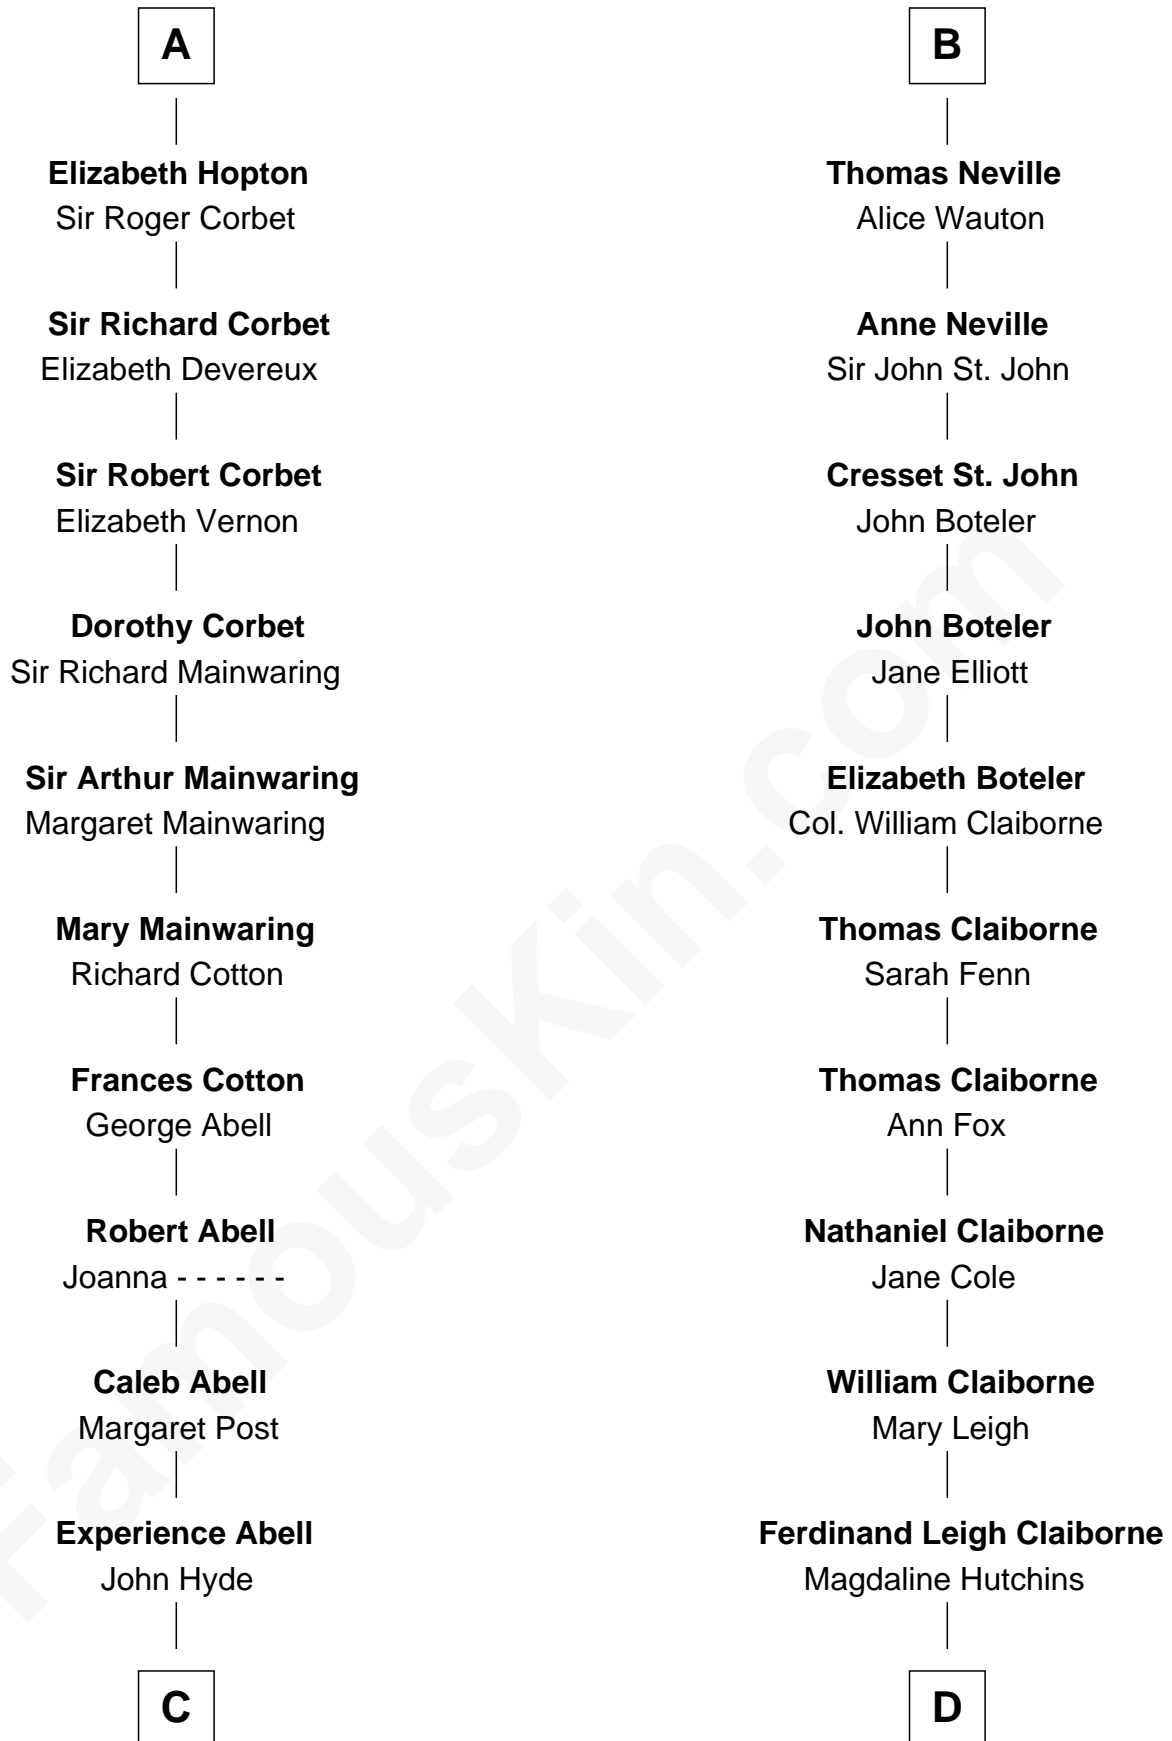

# FamousKin.com Relationship Chart of

**Grover Cleveland**

*22nd and 24th U.S. President*

21st cousin of

**Cokie Roberts**

*Author and TV Journalist*

**Sir Henry de Hastings**

Joan de Cantilupe

**Elizabeth Talbot**

Sir Warin L'Arcedeckne

**Eleanor L'Arcedeckne**

Sir Walter Lucy

**Eleanor Lucy**

Sir Thomas Hopton

**A**

**Lora de Hastings**

Margaret Pilkington

**Nicholas Griffin**

Catherine Curzon

**Isabel Griffin**

Thomas Neville

**B**

**C**

**James Hyde**  
Sarah Marshall

**Abiah Hyde**  
Aaron Cleveland

**William Cleveland**  
Margaret Falley

**Rev. Richard Falley Cleveland**  
Ann Neal

**Grover Cleveland**  
*22nd and 24th U.S. President*

**D**

**Ferdinand Leigh Claiborne**  
Courtney Ann Terrell