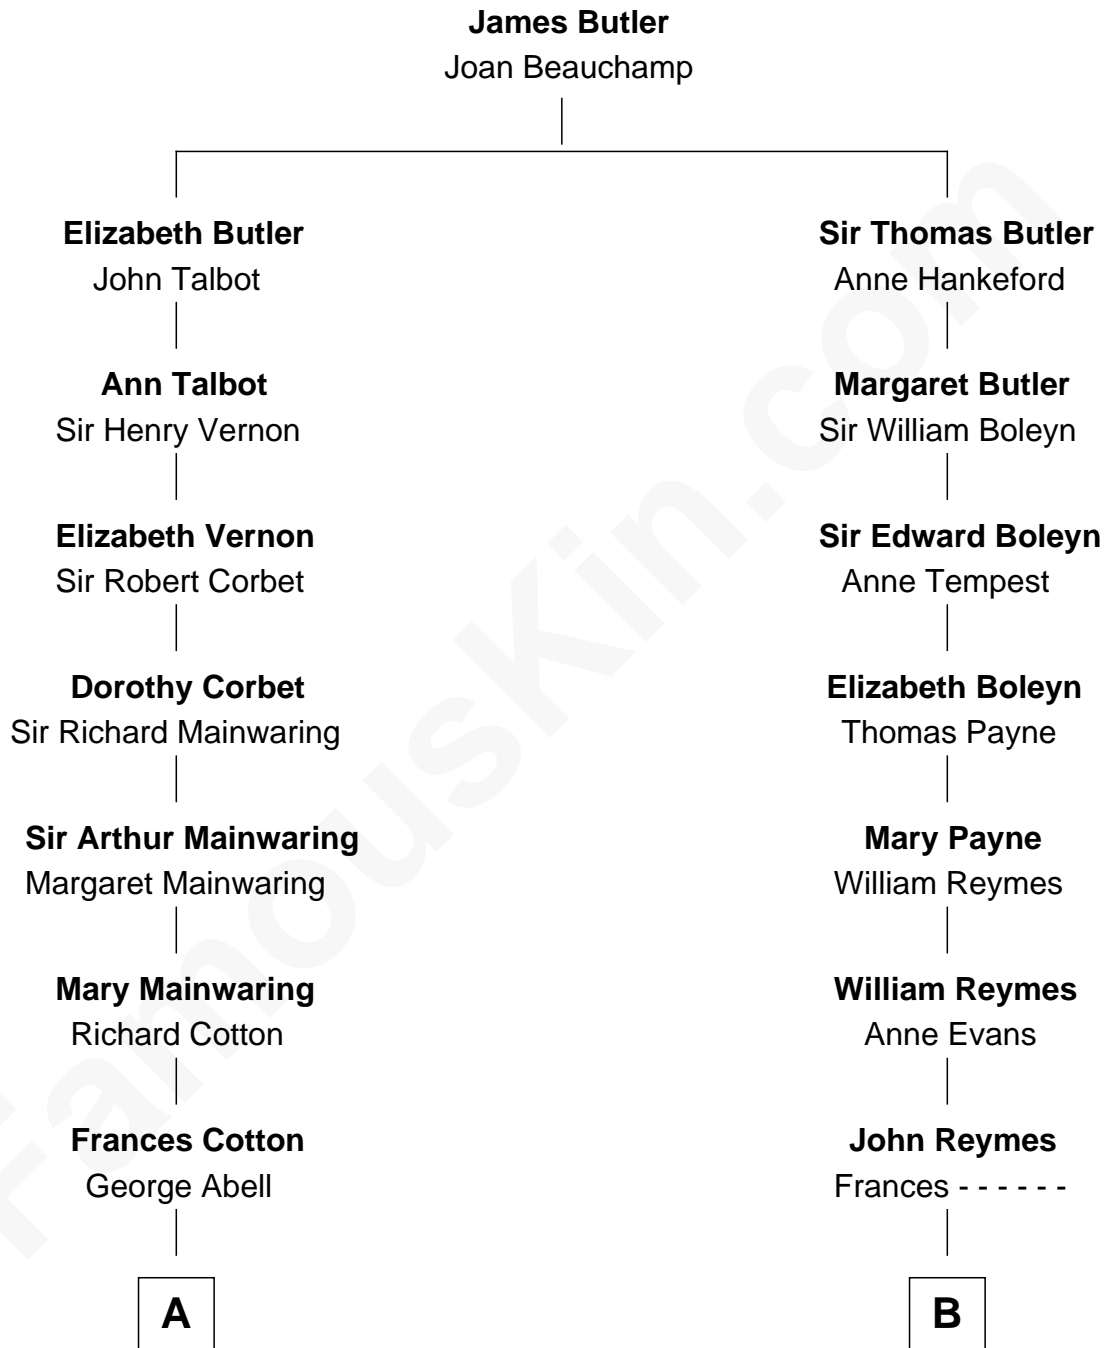

## Relationship Chart of

### Grover Cleveland

22nd and 24th U.S. President

14th cousin 3 times removed of

**Bill Weld**

68th Governor of Massachusetts

Bill Weld photo by [Marc Nozell](#) ([CC BY-SA 2.0](#))