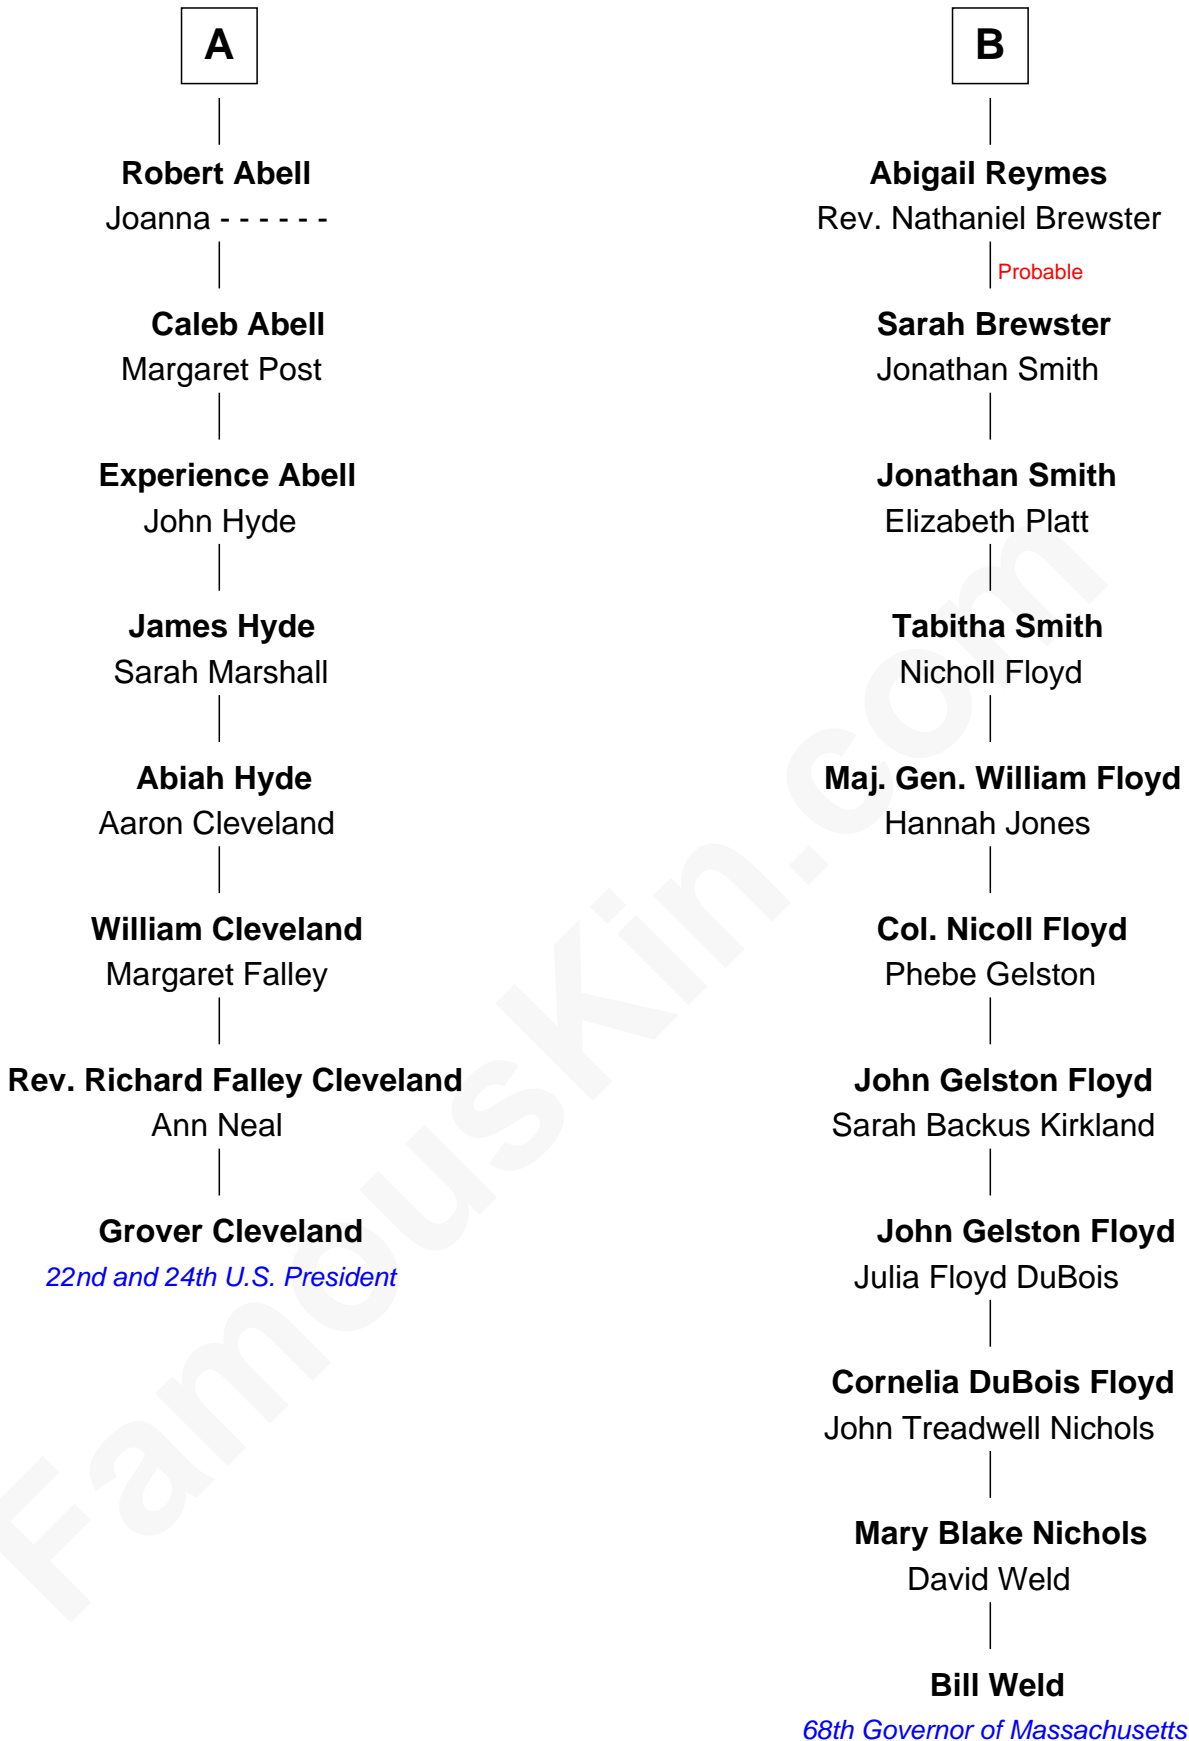

## Relationship Chart of

### Grover Cleveland

22nd and 24th U.S. President

14th cousin 3 times removed of

**Bill Weld**

68th Governor of Massachusetts

Bill Weld photo by [Marc Nozell](#) ([CC BY-SA 2.0](#))