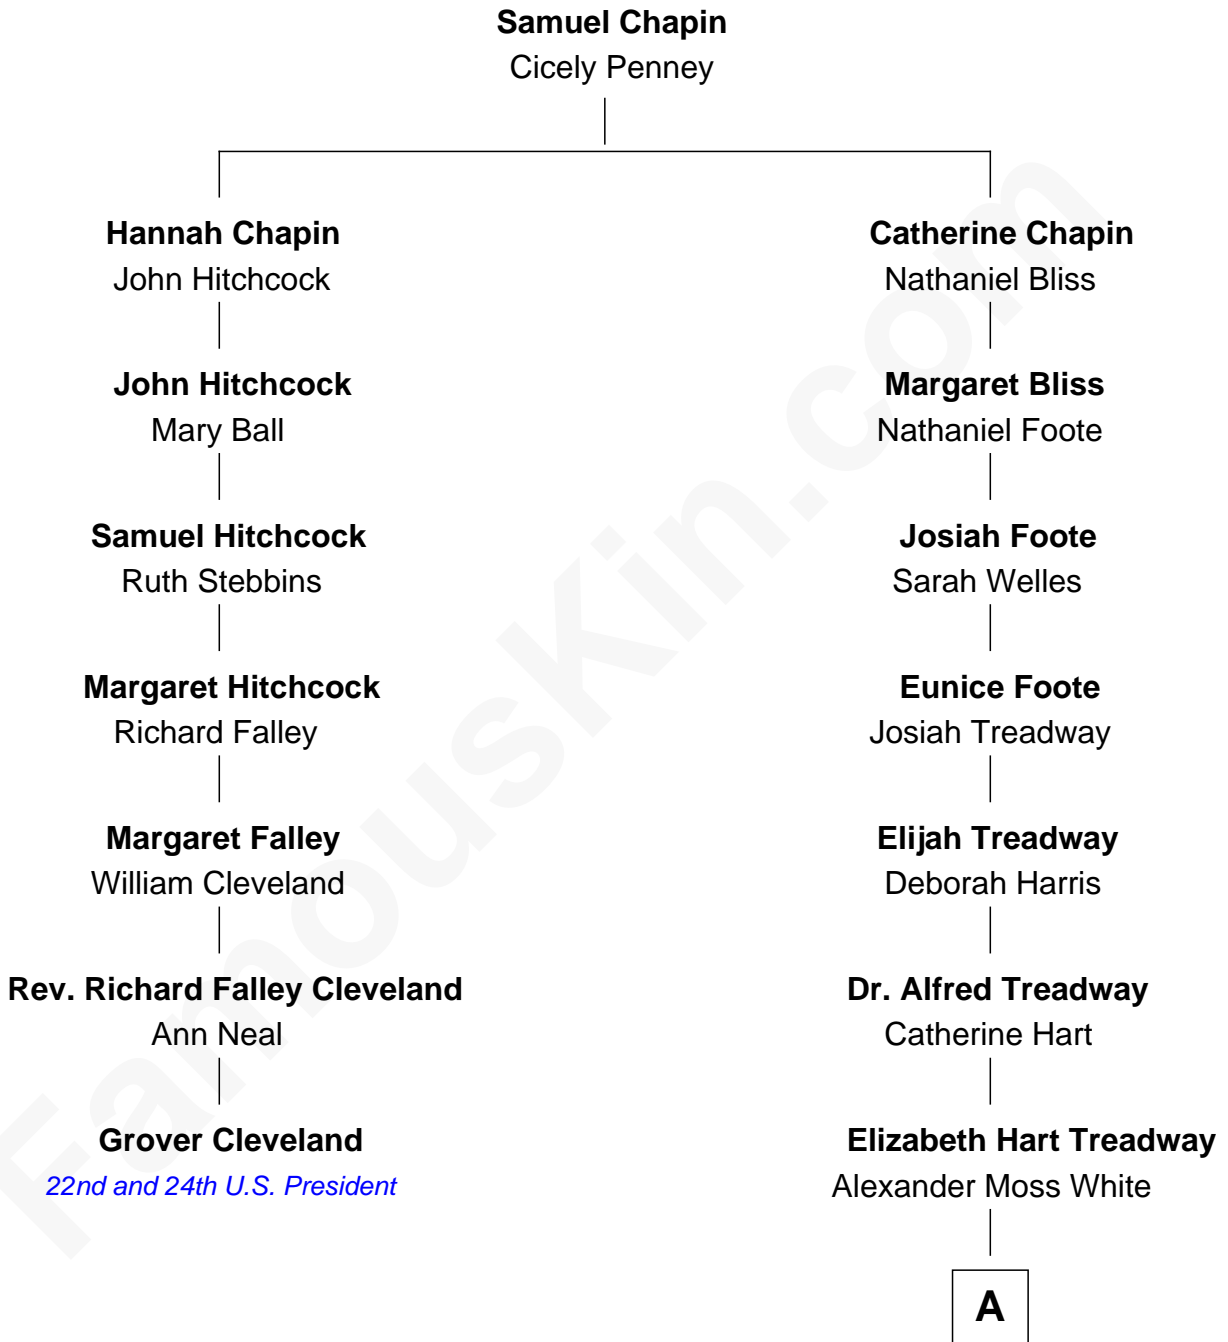

FamousKin.com

Relationship Chart of

Grover Cleveland

22nd and 24th U.S. President

6th cousin 4 times removed of

Bill Weld

68th Governor of Massachusetts

A

William Augustus White

Harriet Hillard

Margaret Low White

Francis Minot Weld

David Weld

Mary Blake Nichols

Bill Weld

68th Governor of Massachusetts