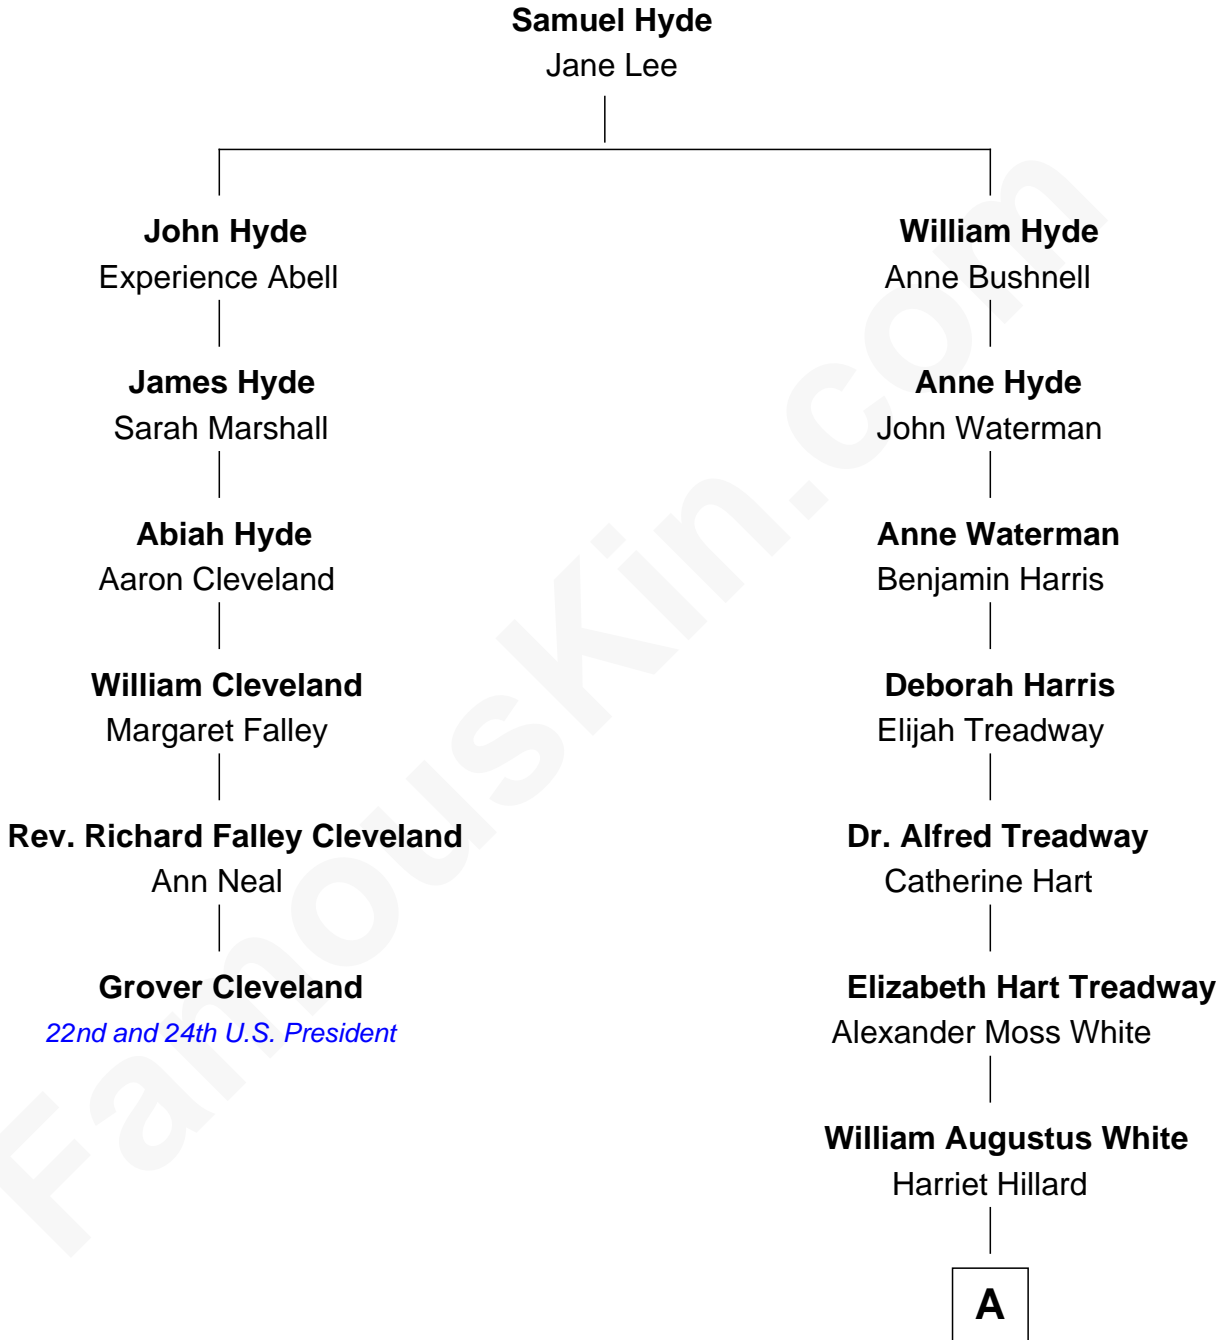

FamousKin.com

Relationship Chart of

Grover Cleveland

22nd and 24th U.S. President

5th cousin 4 times removed of

Bill Weld

68th Governor of Massachusetts

A

—
Margaret Low White

Francis Minot Weld

—
David Weld

Mary Blake Nichols

—
Bill Weld

68th Governor of Massachusetts

FamousKin.com