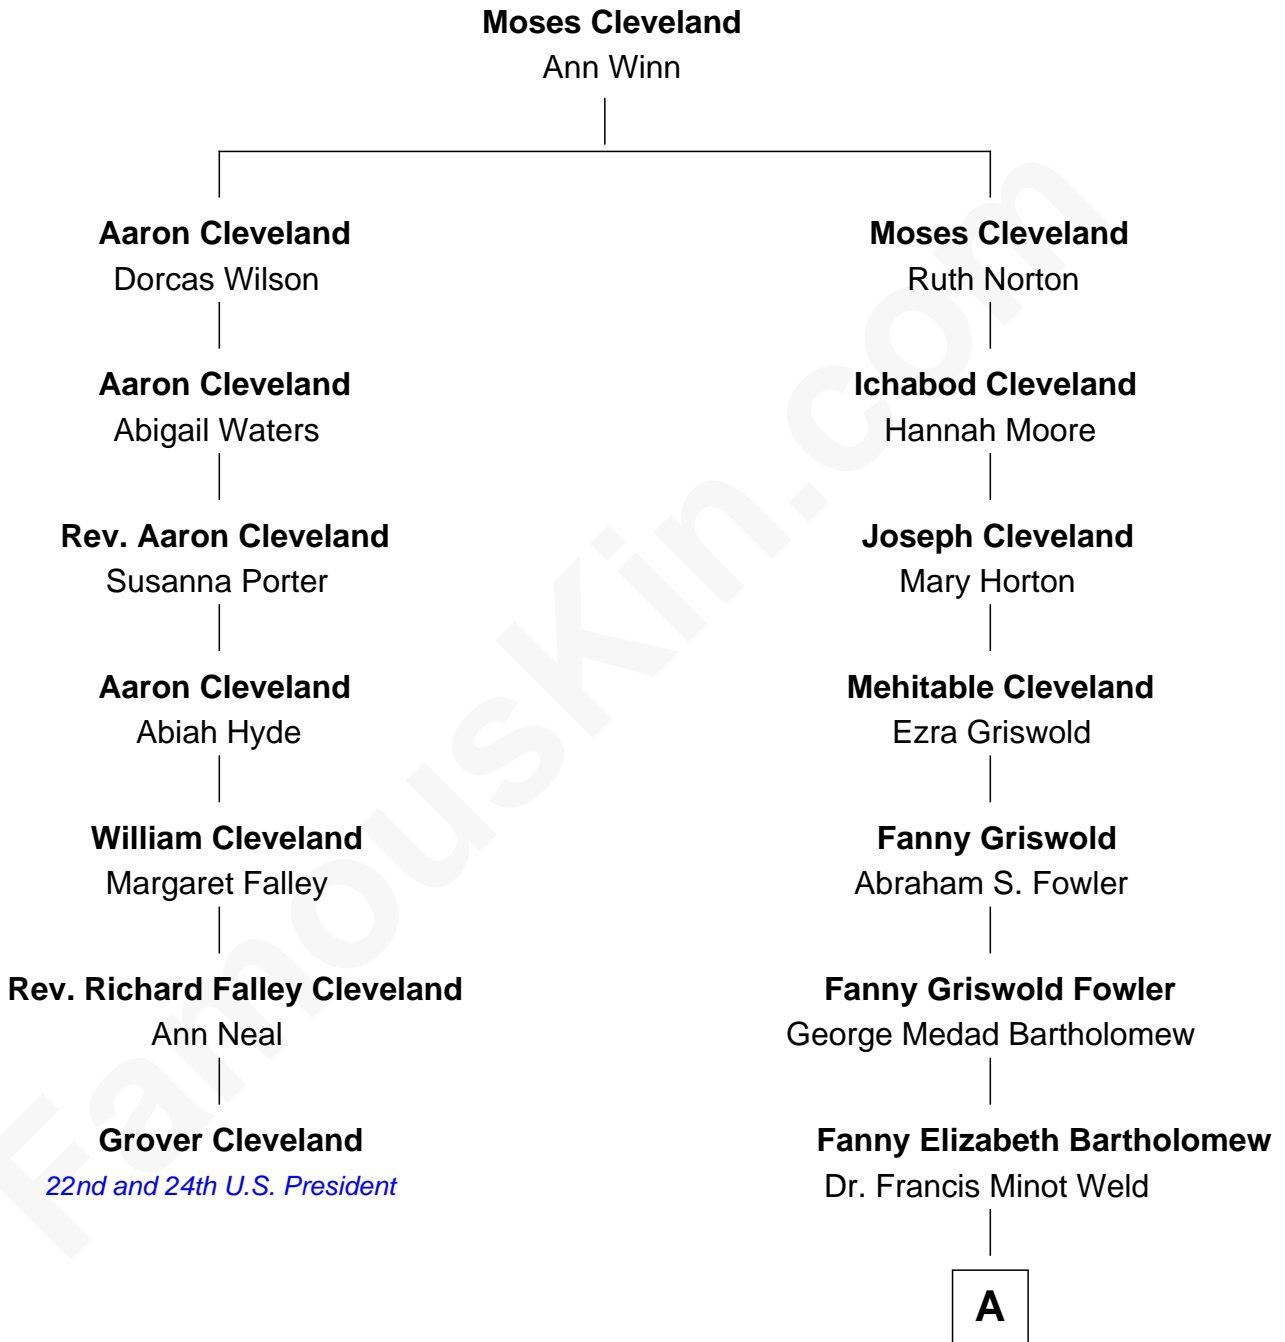

FamousKin.com

Relationship Chart of Grover Cleveland

22nd and 24th U.S. President

6th cousin 3 times removed of

Bill Weld

68th Governor of Massachusetts

A

Francis Minot Weld
Margaret Low White

David Weld
Mary Blake Nichols

Bill Weld

68th Governor of Massachusetts

FamousKin.com