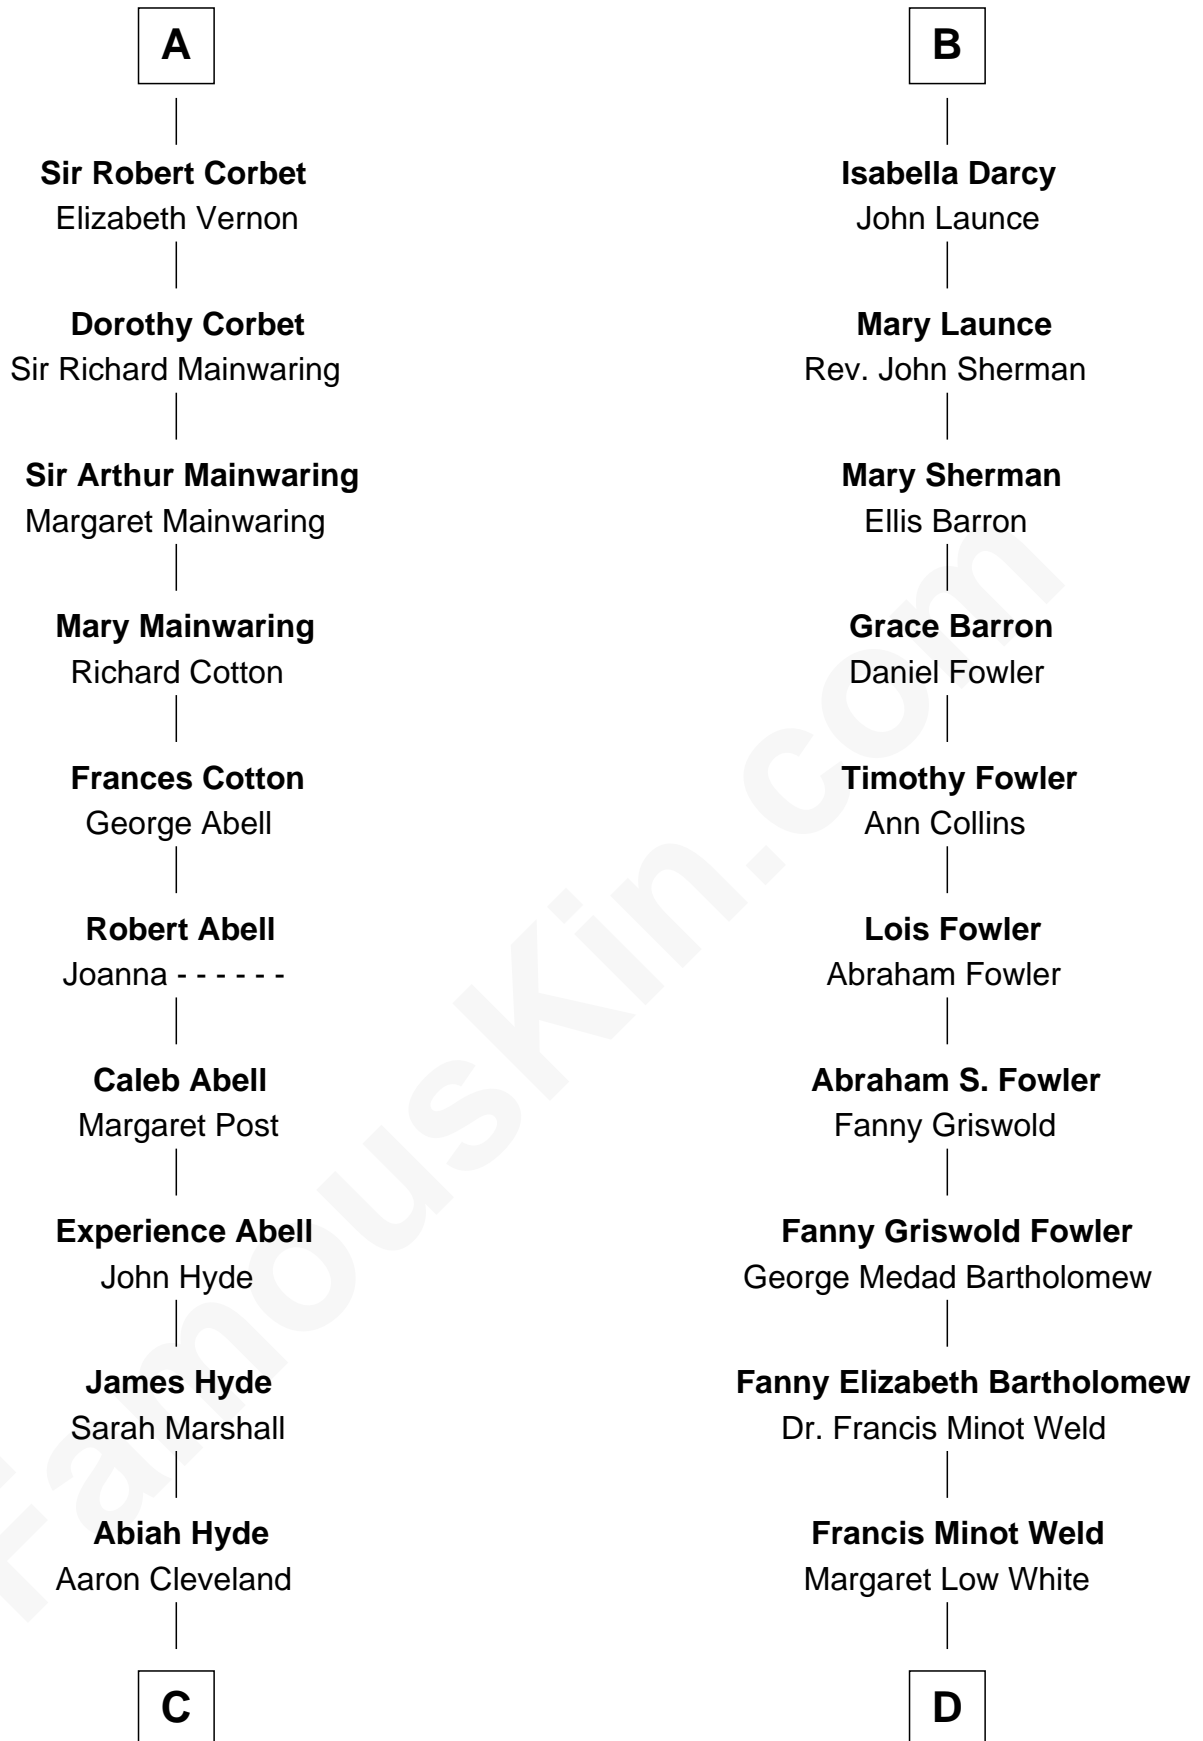

## Relationship Chart of

### Grover Cleveland

22nd and 24th U.S. President

18th cousin 1 time removed of

**Bill Weld**

68th Governor of Massachusetts

**Sir Henry de Grey**

Elizabeth Talbot

FamousKin.com