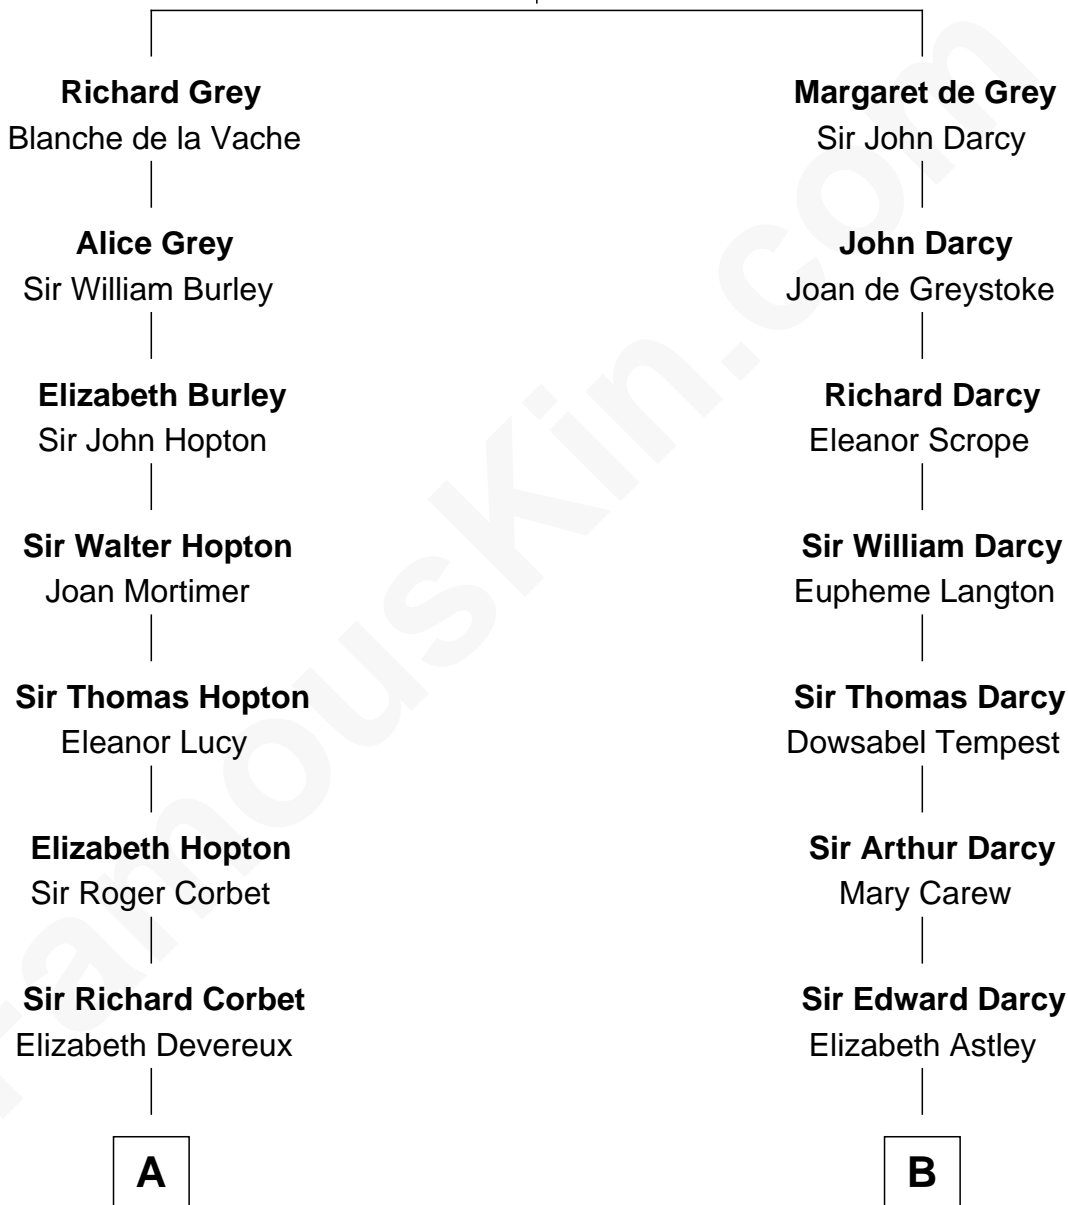

## Relationship Chart of

### Grover Cleveland

22nd and 24th U.S. President

18th cousin 1 time removed of

**Bill Weld**

68th Governor of Massachusetts

**Sir Henry de Grey**

Elizabeth Talbot

FamousKin.com