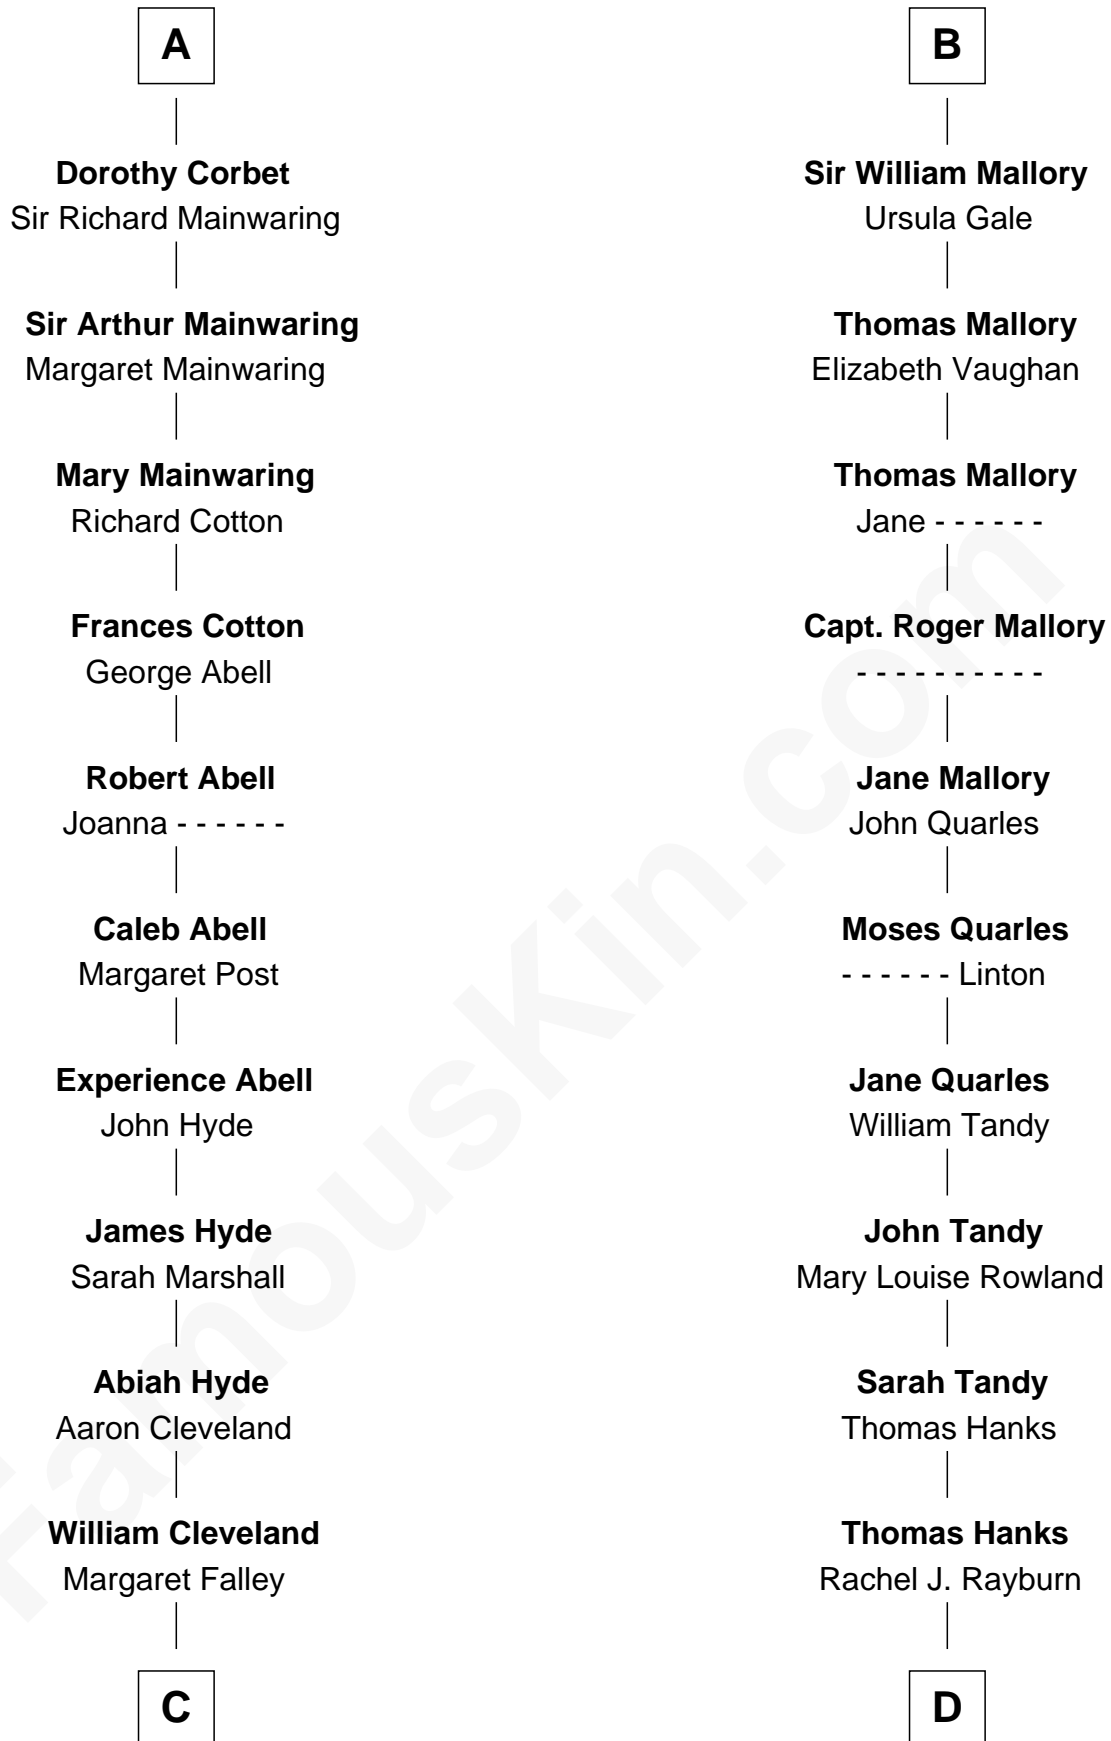

## Relationship Chart of

### Grover Cleveland

22nd and 24th U.S. President

18th cousin 2 times removed of

**Tom Hanks**

Movie Actor

**Edmund Fitzalan**

Alice de Warenne

FamousKin.com