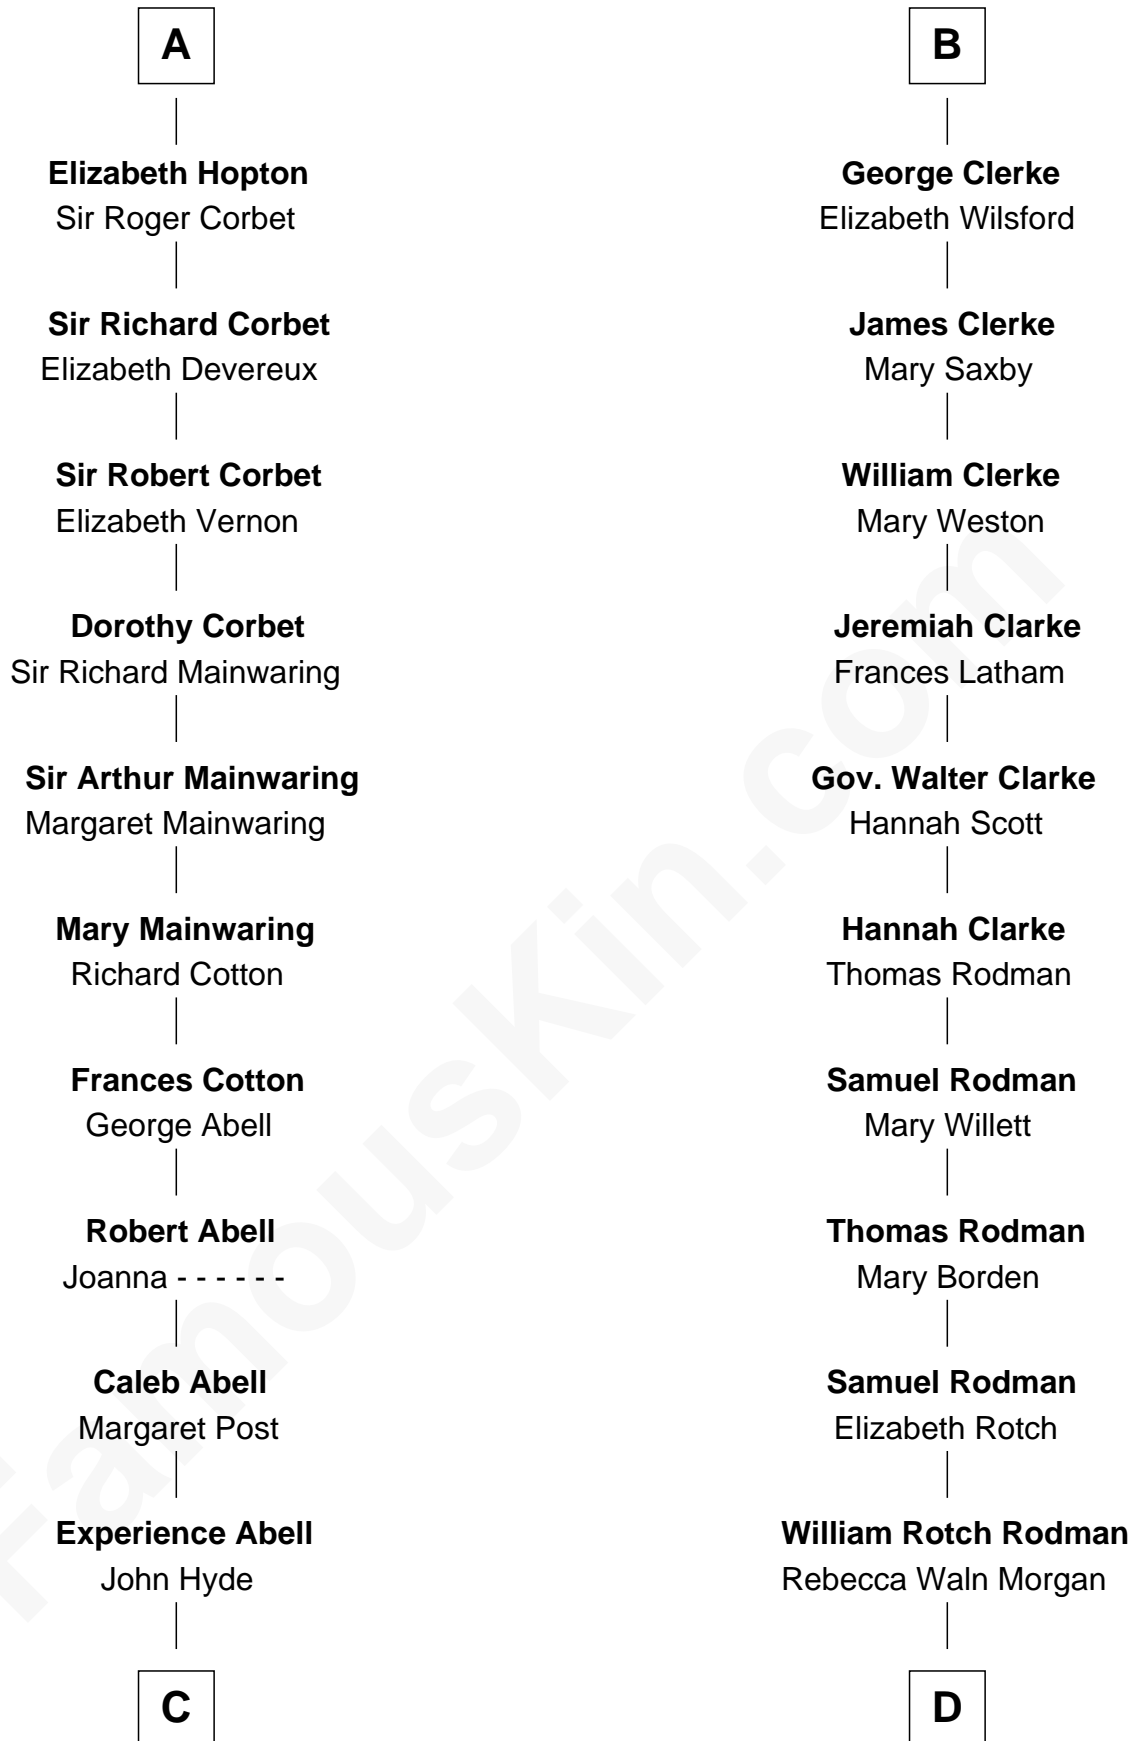

# FamousKin.com Relationship Chart of

**Grover Cleveland**

22nd and 24th U.S. President

21st cousin of

**Tuesday Weld**

TV and Movie Actress

**John de Botetourte**

Maud FitzThomas

**C**

**James Hyde**  
Sarah Marshall

**Abiah Hyde**  
Aaron Cleveland

**William Cleveland**  
Margaret Falley

**Rev. Richard Falley Cleveland**  
Ann Neal

**Grover Cleveland**  
*22nd and 24th U.S. President*

**D**

**Alfred Rodman**  
Anna Lothrop Motley

**Eloise Rodman**  
Stephen Minot Weld

**Edward Motley Weld**  
Sarah Lothrop King

**Lothrop Motley Weld**  
Yosene Balfour Ker

**Tuesday Weld**  
*TV and Movie Actress*