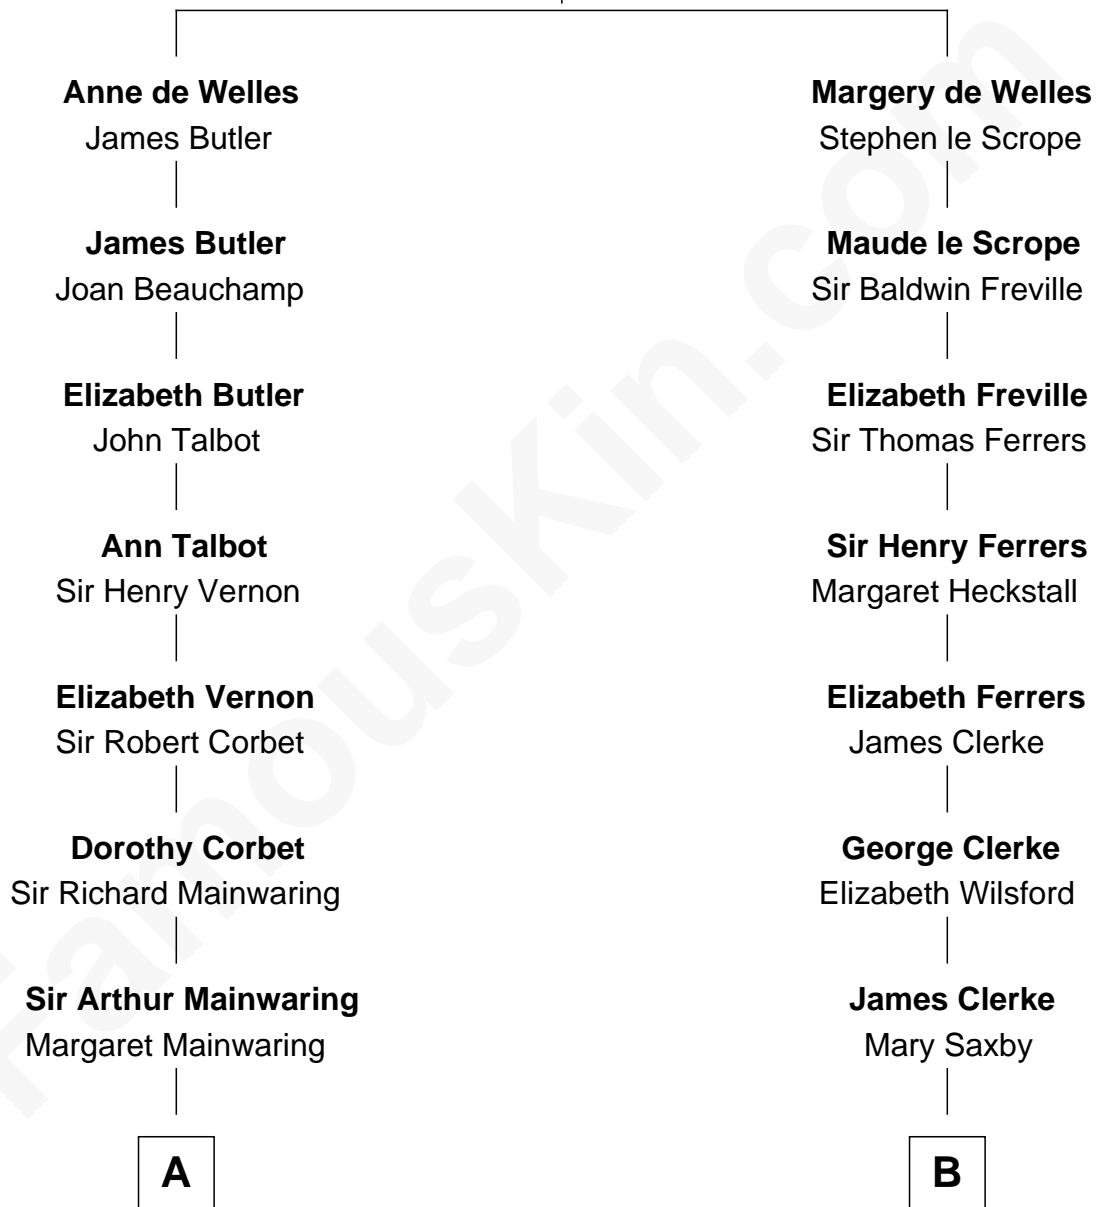

## Relationship Chart of

### Grover Cleveland

22nd and 24th U.S. President

16th cousin 3 times removed of

**Tuesday Weld**

TV and Movie Actress

**John de Welles**

Maud de Roos

C

Edward Motley Weld

Sarah Lothrop King

Lothrop Motley Weld

Yosene Balfour Ker

Tuesday Weld

*TV and Movie Actress*

FamousKin.com