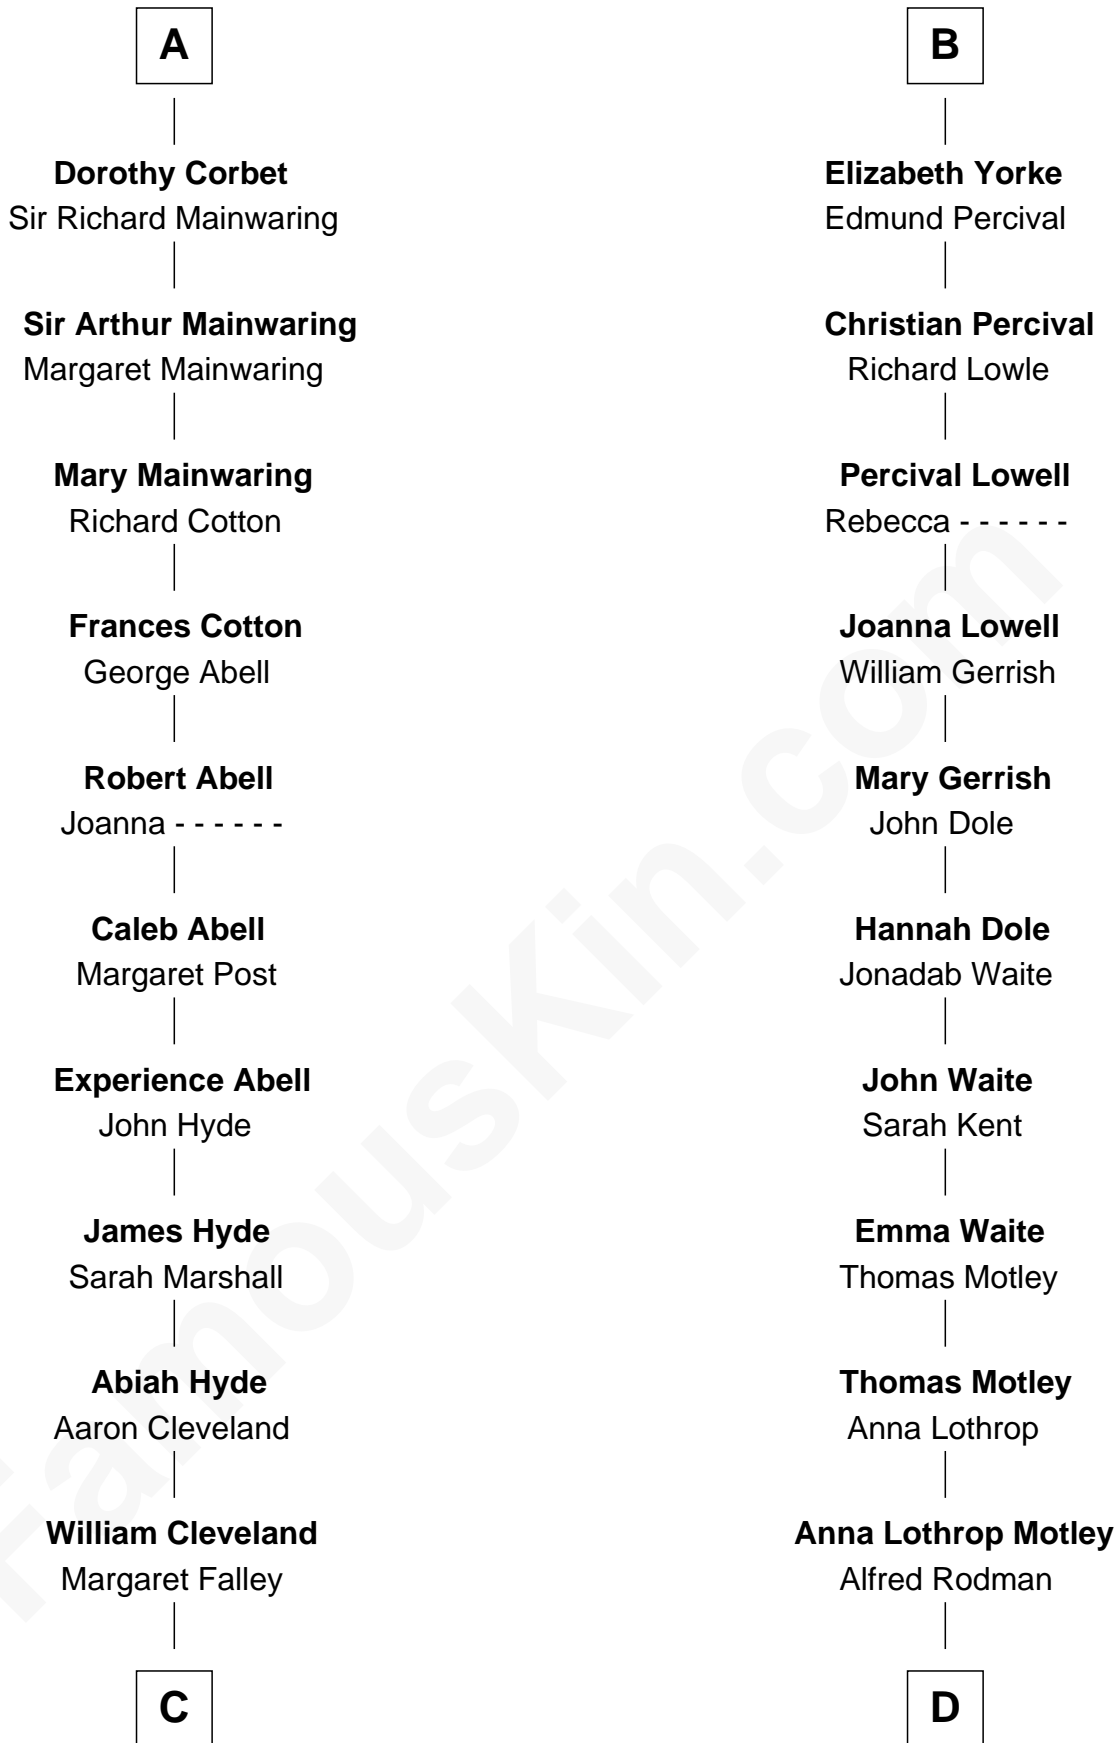

FamousKin.com

Relationship Chart of

Grover Cleveland

22nd and 24th U.S. President

18th cousin 2 times removed of

Tuesday Weld

TV and Movie Actress

Humphrey de Bohun
Elizabeth Plantagenet

Eleanor de Bohun
Sir James le Boteler

James le Boteler
Elizabeth Darcy

James Butler
Anne de Welles

James Butler
Joan Beauchamp

Elizabeth Butler
John Talbot

Ann Talbot
Sir Henry Vernon

Elizabeth Vernon
Sir Robert Corbet

Eleanor Luttrell
Roger Yorke

B

C

Rev. Richard Falley Cleveland

Ann Neal

Grover Cleveland

22nd and 24th U.S. President

D