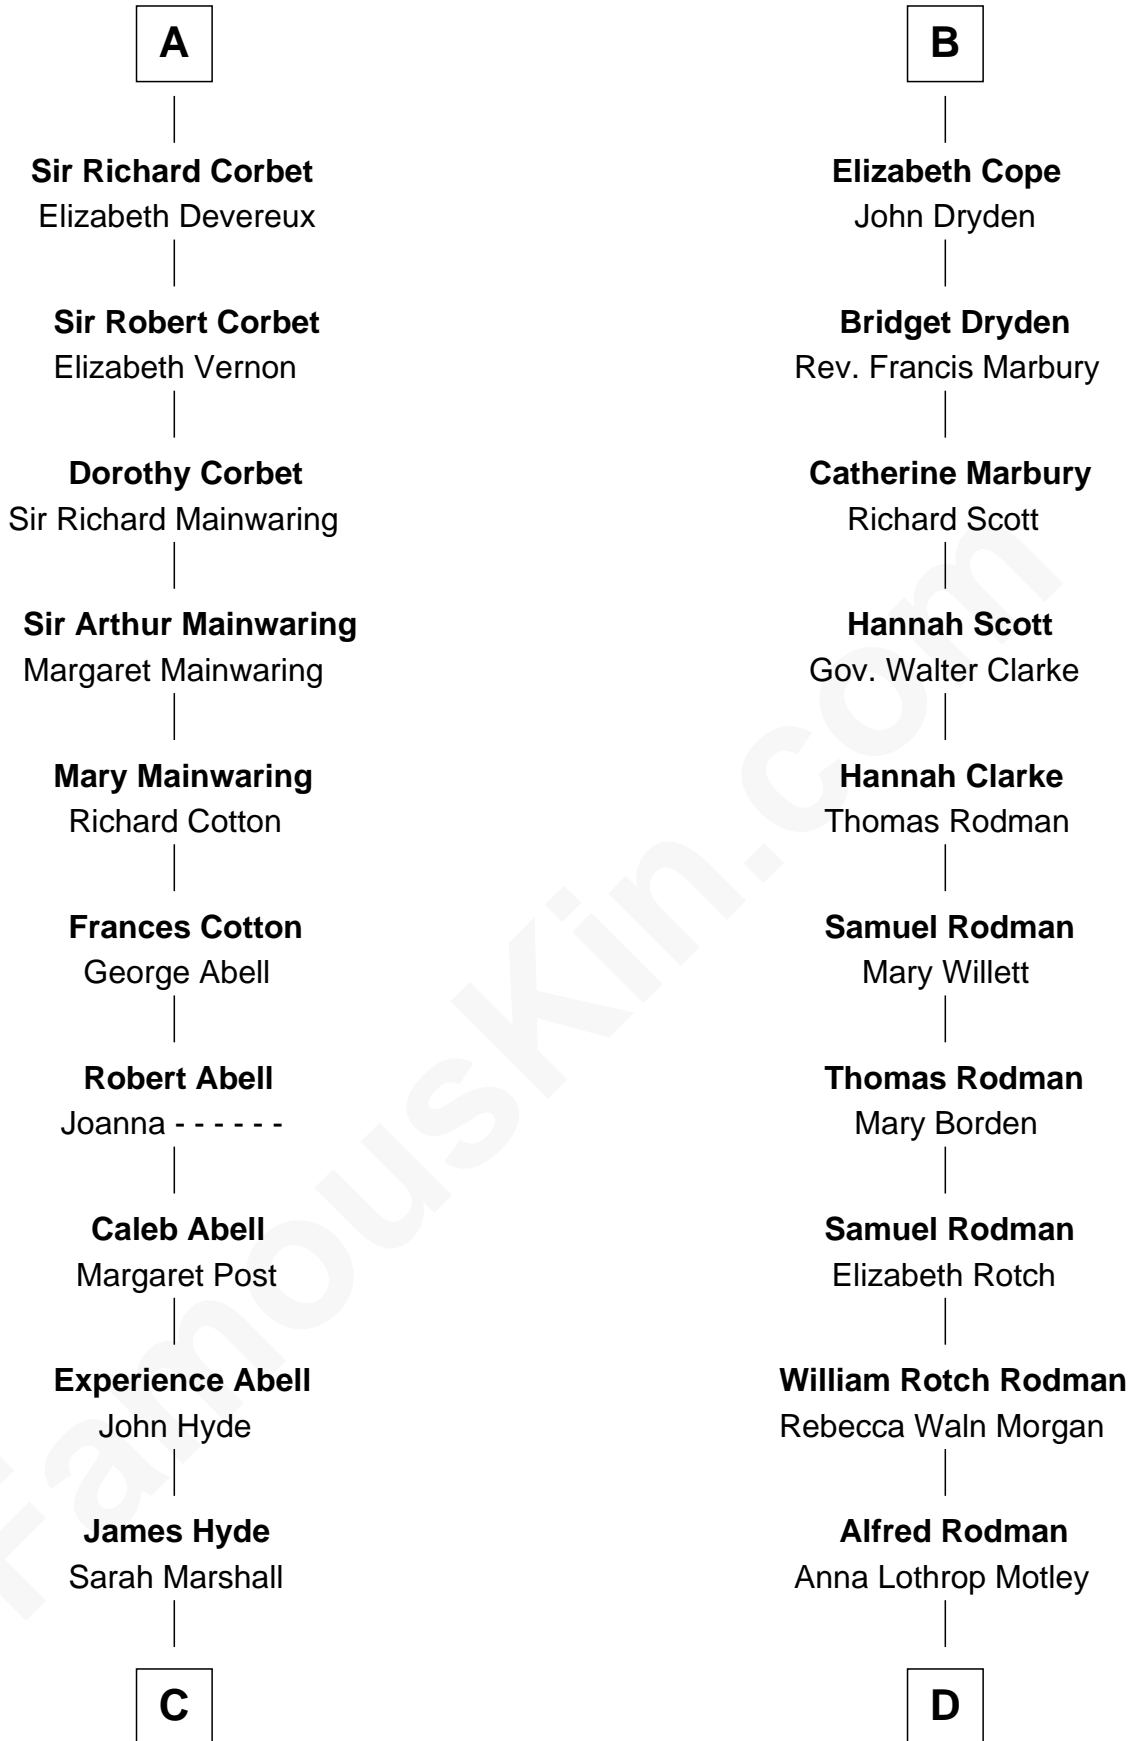

FamousKin.com Relationship Chart of

Grover Cleveland

22nd and 24th U.S. President

20th cousin of

Tuesday Weld

TV and Movie Actress

Sir Gilbert Talbot

Pernel le Boteler

Ankaret le Strange

Mary Talbot

Sir Thomas Greene

Sir Thomas Greene

Phillippa Ferrers

Elizabeth Greene

William Raleigh

Sir Edward Raleigh

Margaret Verney

Sir Edward Raleigh

Anne Chamberlayne

Bridget Raleigh

Sir John Cope

B

C

Abiah Hyde
Aaron Cleveland

William Cleveland
Margaret Falley

Rev. Richard Falley Cleveland
Ann Neal

Grover Cleveland
22nd and 24th U.S. President

D

Eloise Rodman
Stephen Minot Weld

Edward Motley Weld
Sarah Lothrop King

Lothrop Motley Weld
Yosene Balfour Ker