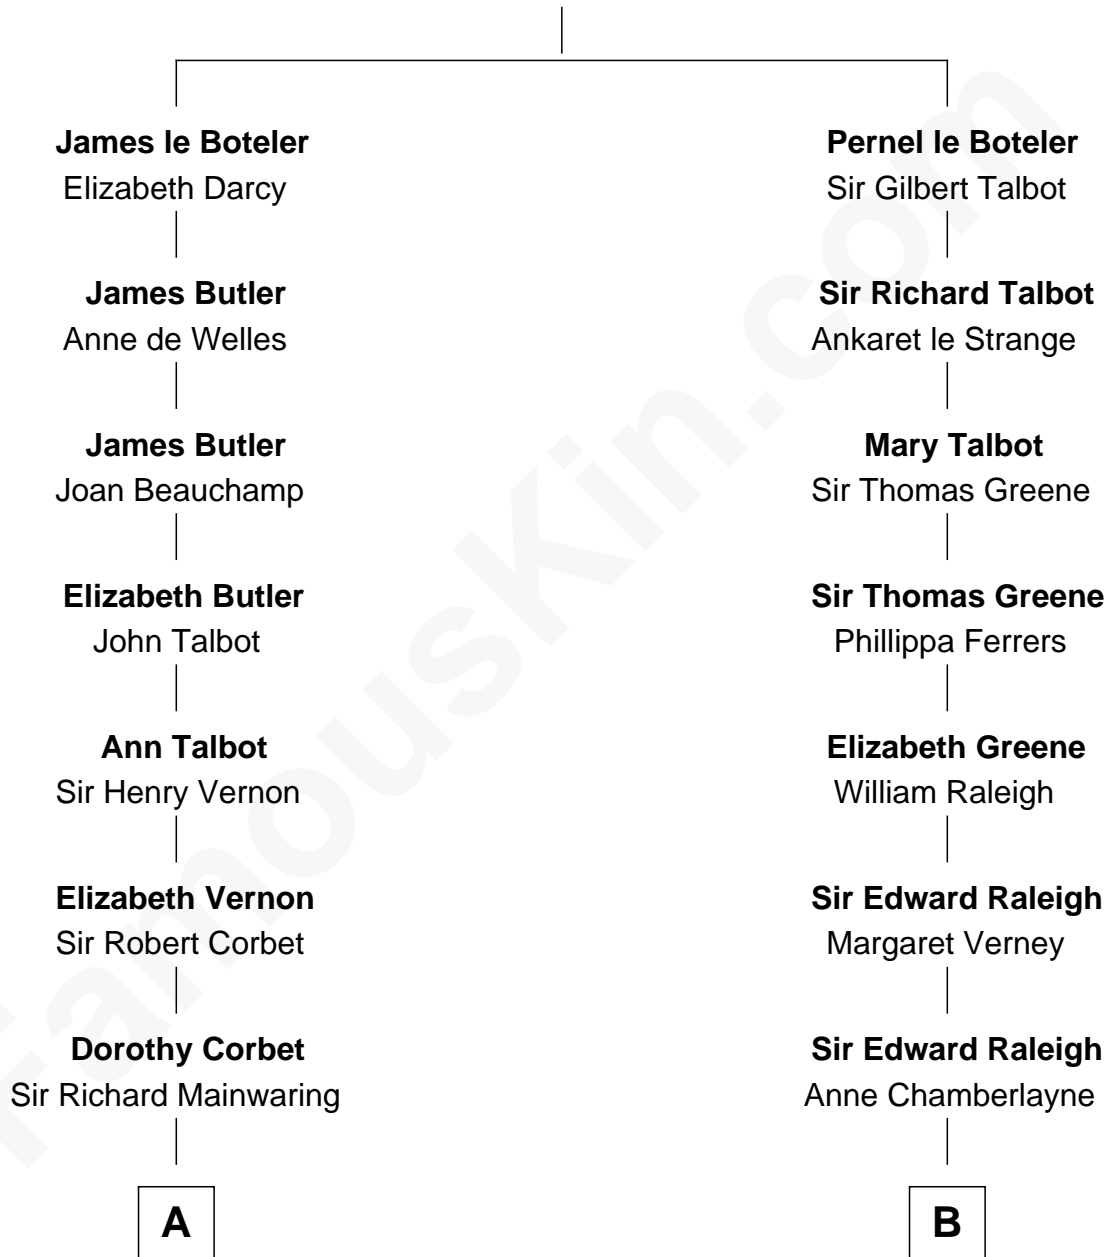

FamousKin.com

Relationship Chart of

Grover Cleveland

22nd and 24th U.S. President

17th cousin 4 times removed of

Tuesday Weld

TV and Movie Actress

Sir James le Boteler

Eleanor de Bohun

C

—
Alfred Rodman

Anna Lothrop Motley

—
Eloise Rodman

Stephen Minot Weld

—
Edward Motley Weld

Sarah Lothrop King

—
Lothrop Motley Weld

Yosene Balfour Ker

—
Tuesday Weld

TV and Movie Actress

FamousKin.com