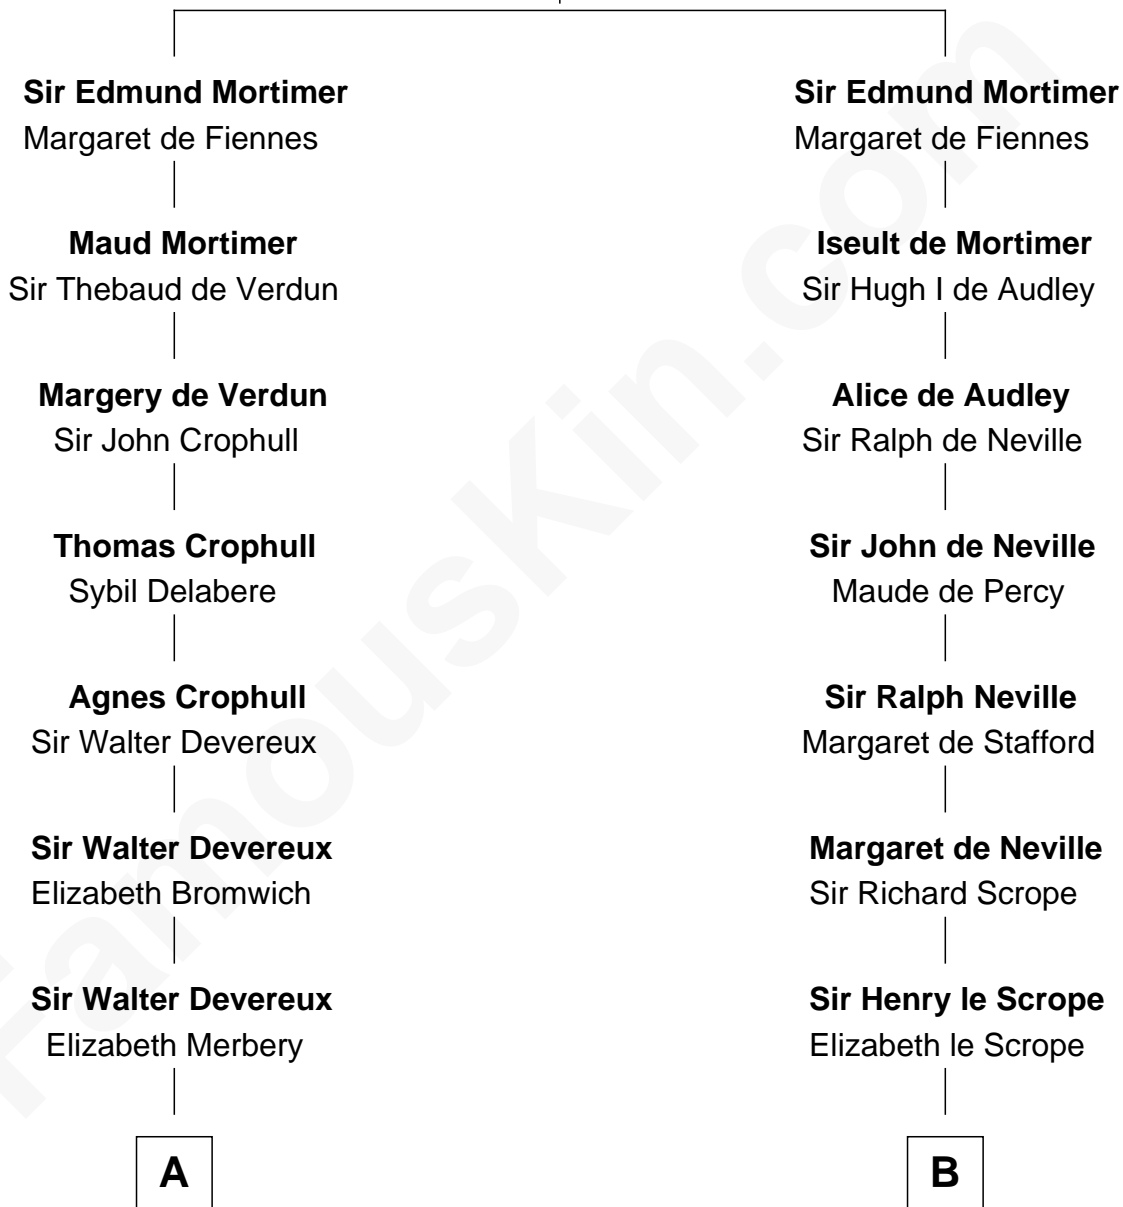

FamousKin.com

Relationship Chart of

Grover Cleveland

22nd and 24th U.S. President

19th cousin 2 times removed of

Helen Keller

Author and Activist

Roger Mortimer
Maud de Braose

C

James Hyde
Sarah Marshall

Abiah Hyde
Aaron Cleveland

William Cleveland
Margaret Falley

Rev. Richard Falley Cleveland
Ann Neal

Grover Cleveland
22nd and 24th U.S. President

D

Mary Fairfax Moore
David Keller