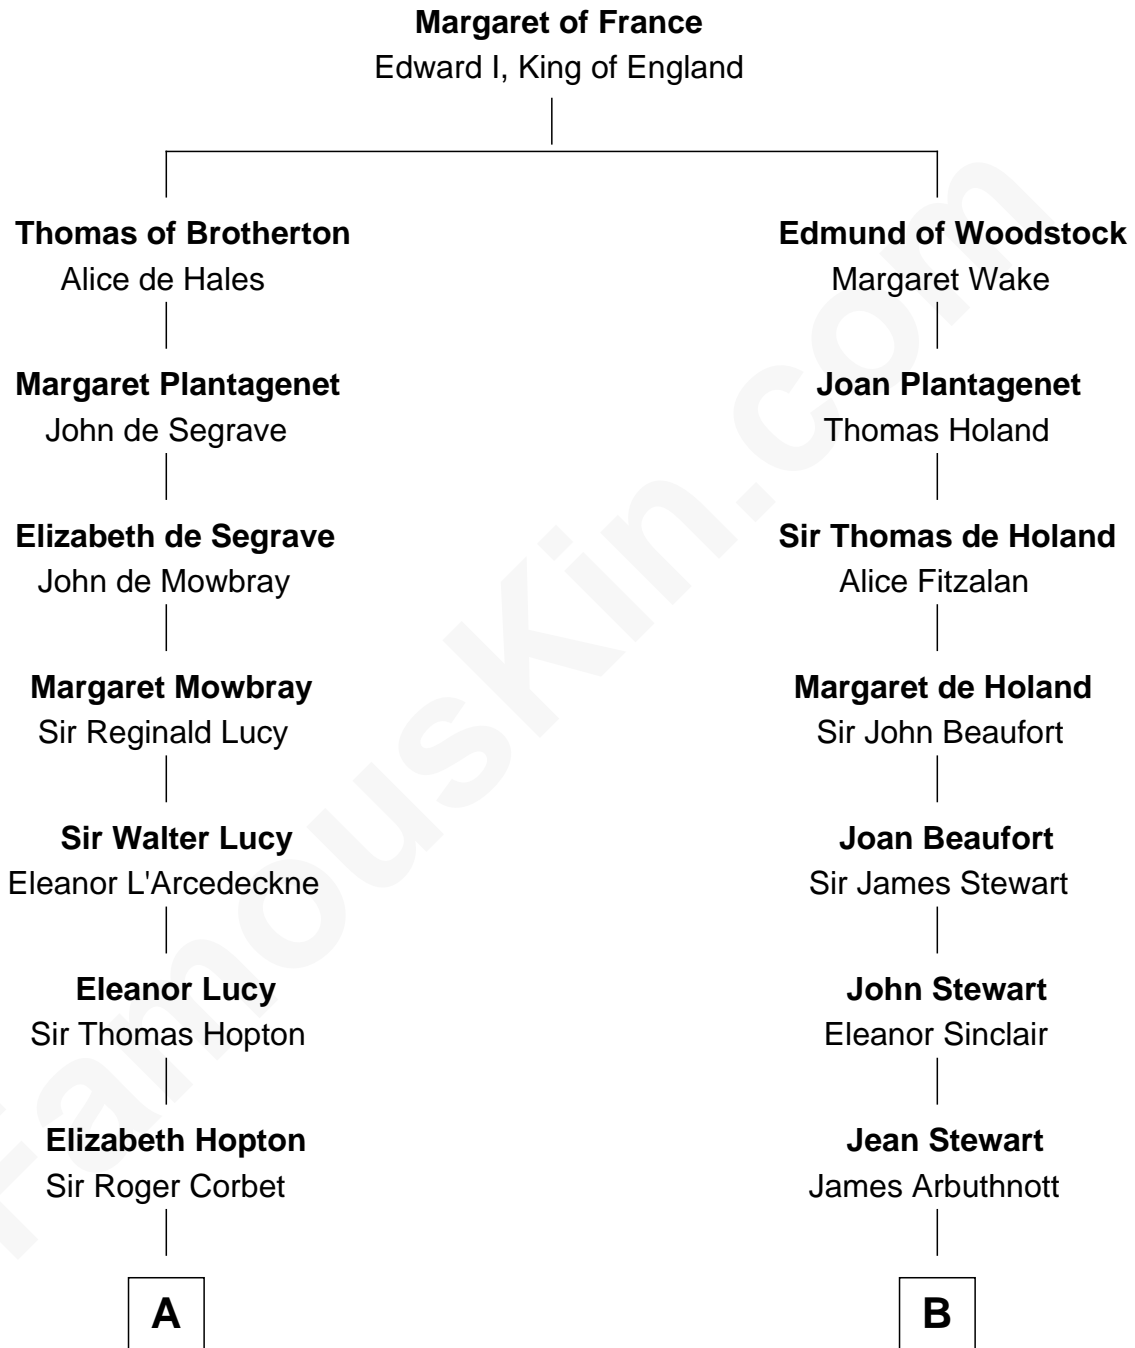

FamousKin.com

Relationship Chart of

Grover Cleveland

22nd and 24th U.S. President

17th cousin 3 times removed of

Helen Keller

Author and Activist

C

Abiah Hyde

Aaron Cleveland

William Cleveland

Margaret Falley

Rev. Richard Falley Cleveland

Ann Neal

Grover Cleveland

22nd and 24th U.S. President