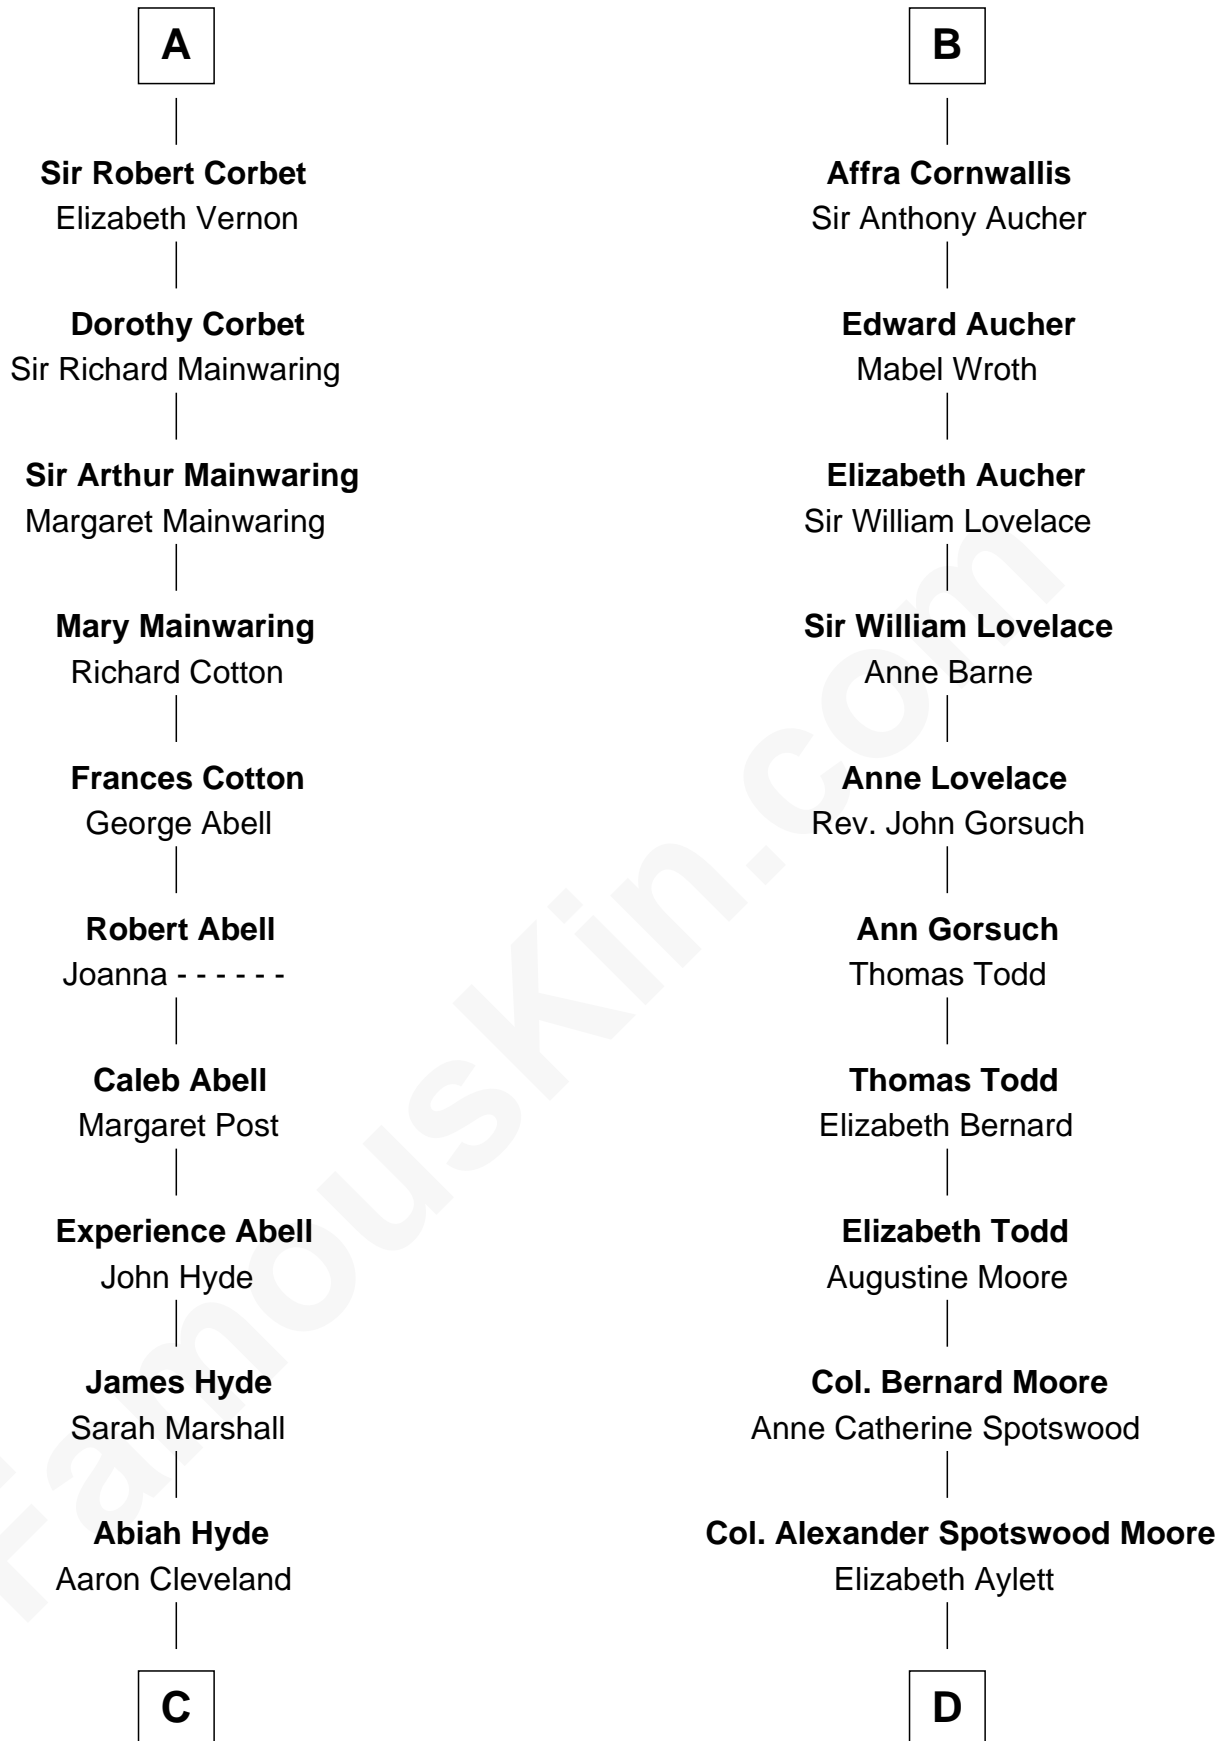

FamousKin.com Relationship Chart of

Grover Cleveland

22nd and 24th U.S. President

19th cousin of

Helen Keller

Author and Activist

Hugh le Despencer

Eleanor de Clare

Sir Edward le Despencer

Anne de Ferrers

Edward Despencer

Elizabeth Burghersh

Margaret Despencer

Robert de Ferrers

Sir Edmund Ferrers

Ellen Roche

Edward Tyrrell

Philippa Tyrrell

Thomas Cornwallis

Sir William Cornwallis

Elizabeth Stanford

B

FamousKin.com