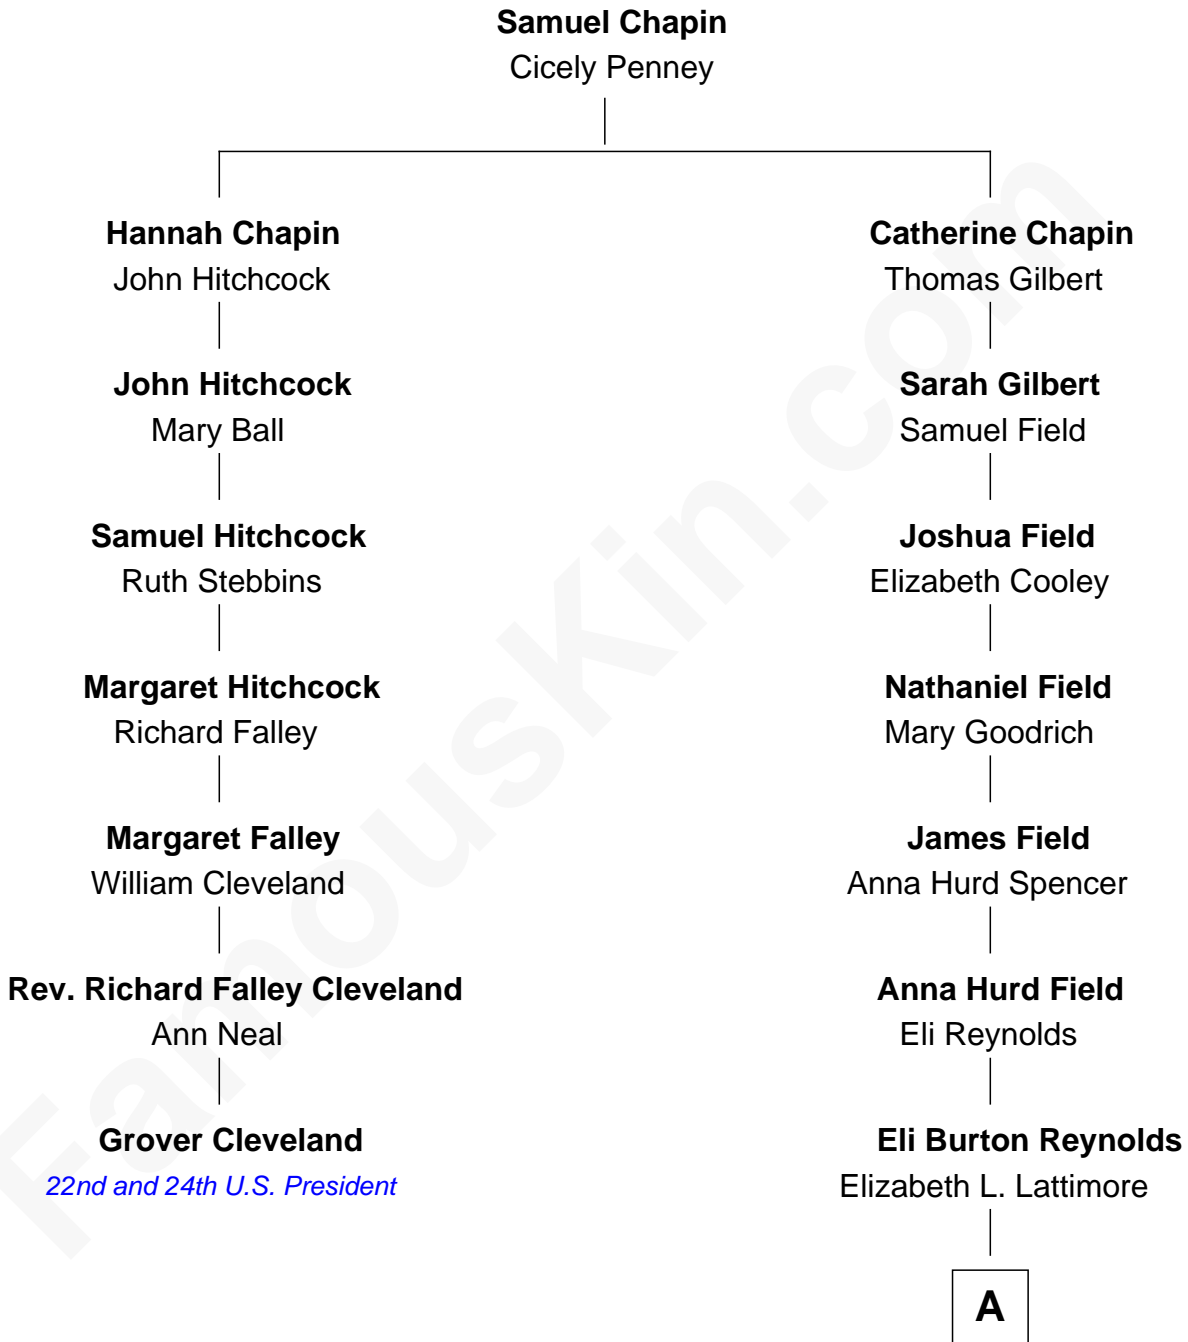

FamousKin.com

Relationship Chart of

Grover Cleveland

22nd and 24th U.S. President

6th cousin 3 times removed of

Burt Reynolds

Movie Actor

A

John Burton Reynolds

Effie May Thompson

Burton Milo Reynolds

Harriette Fernette Miller

Burt Reynolds

Movie Actor

FamousKin.com