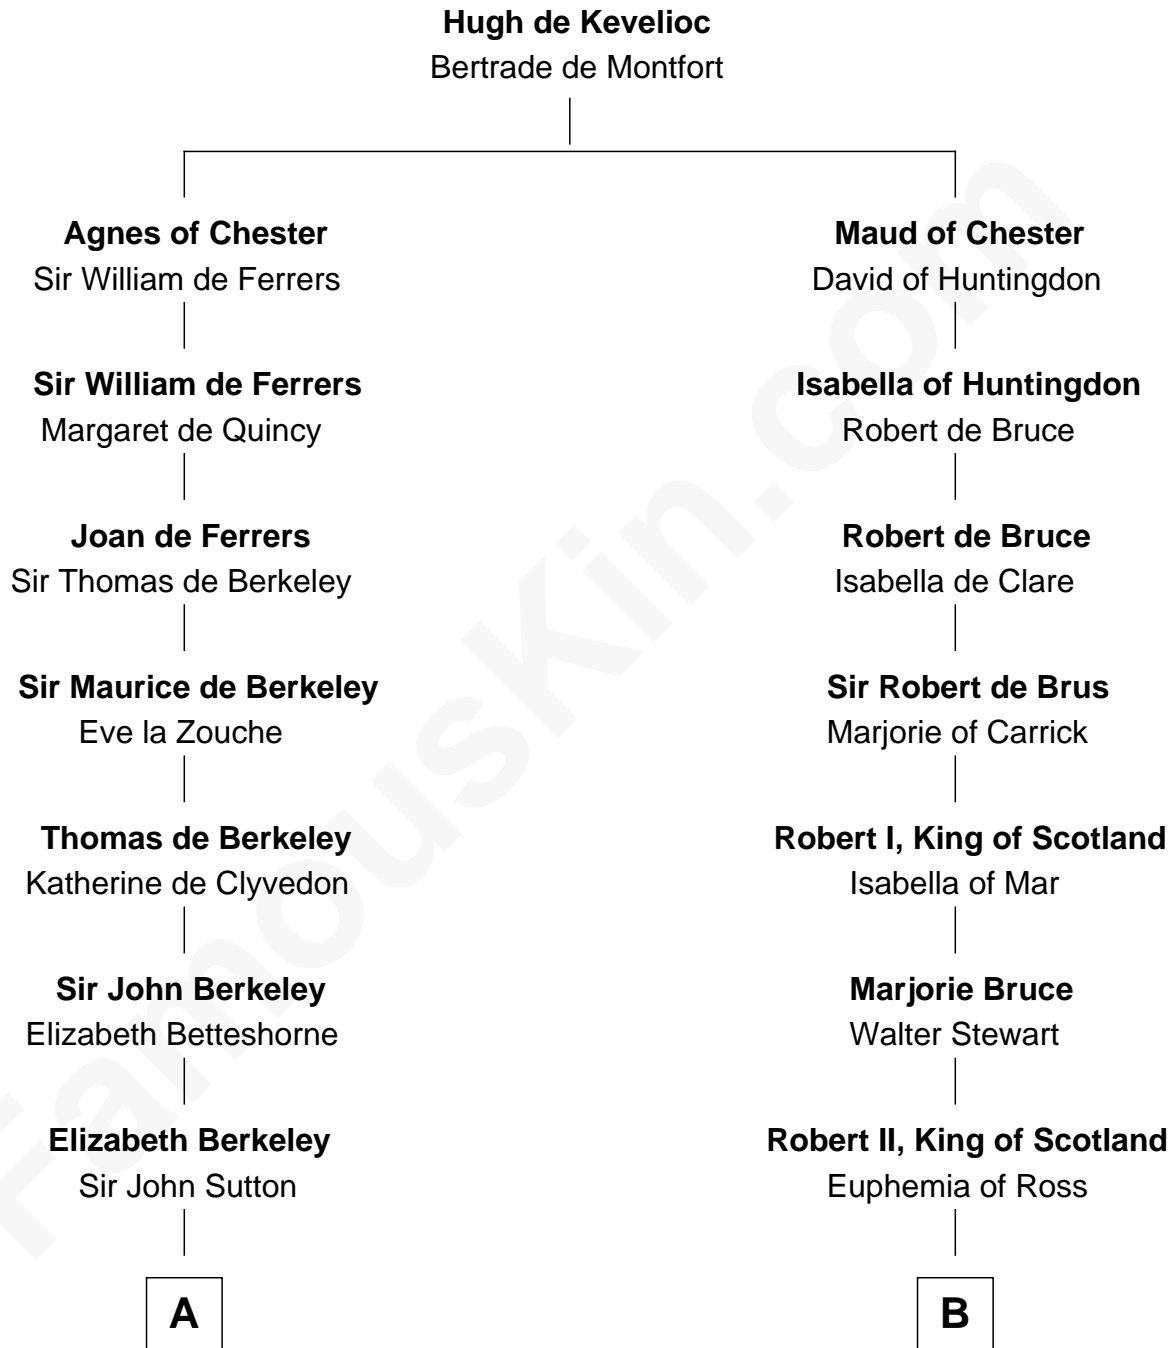

FamousKin.com

Relationship Chart of

Grover Cleveland

22nd and 24th U.S. President

18th cousin 1 time removed of

Philip Livingston

Signer of the Declaration of Independence

FamousKin.com