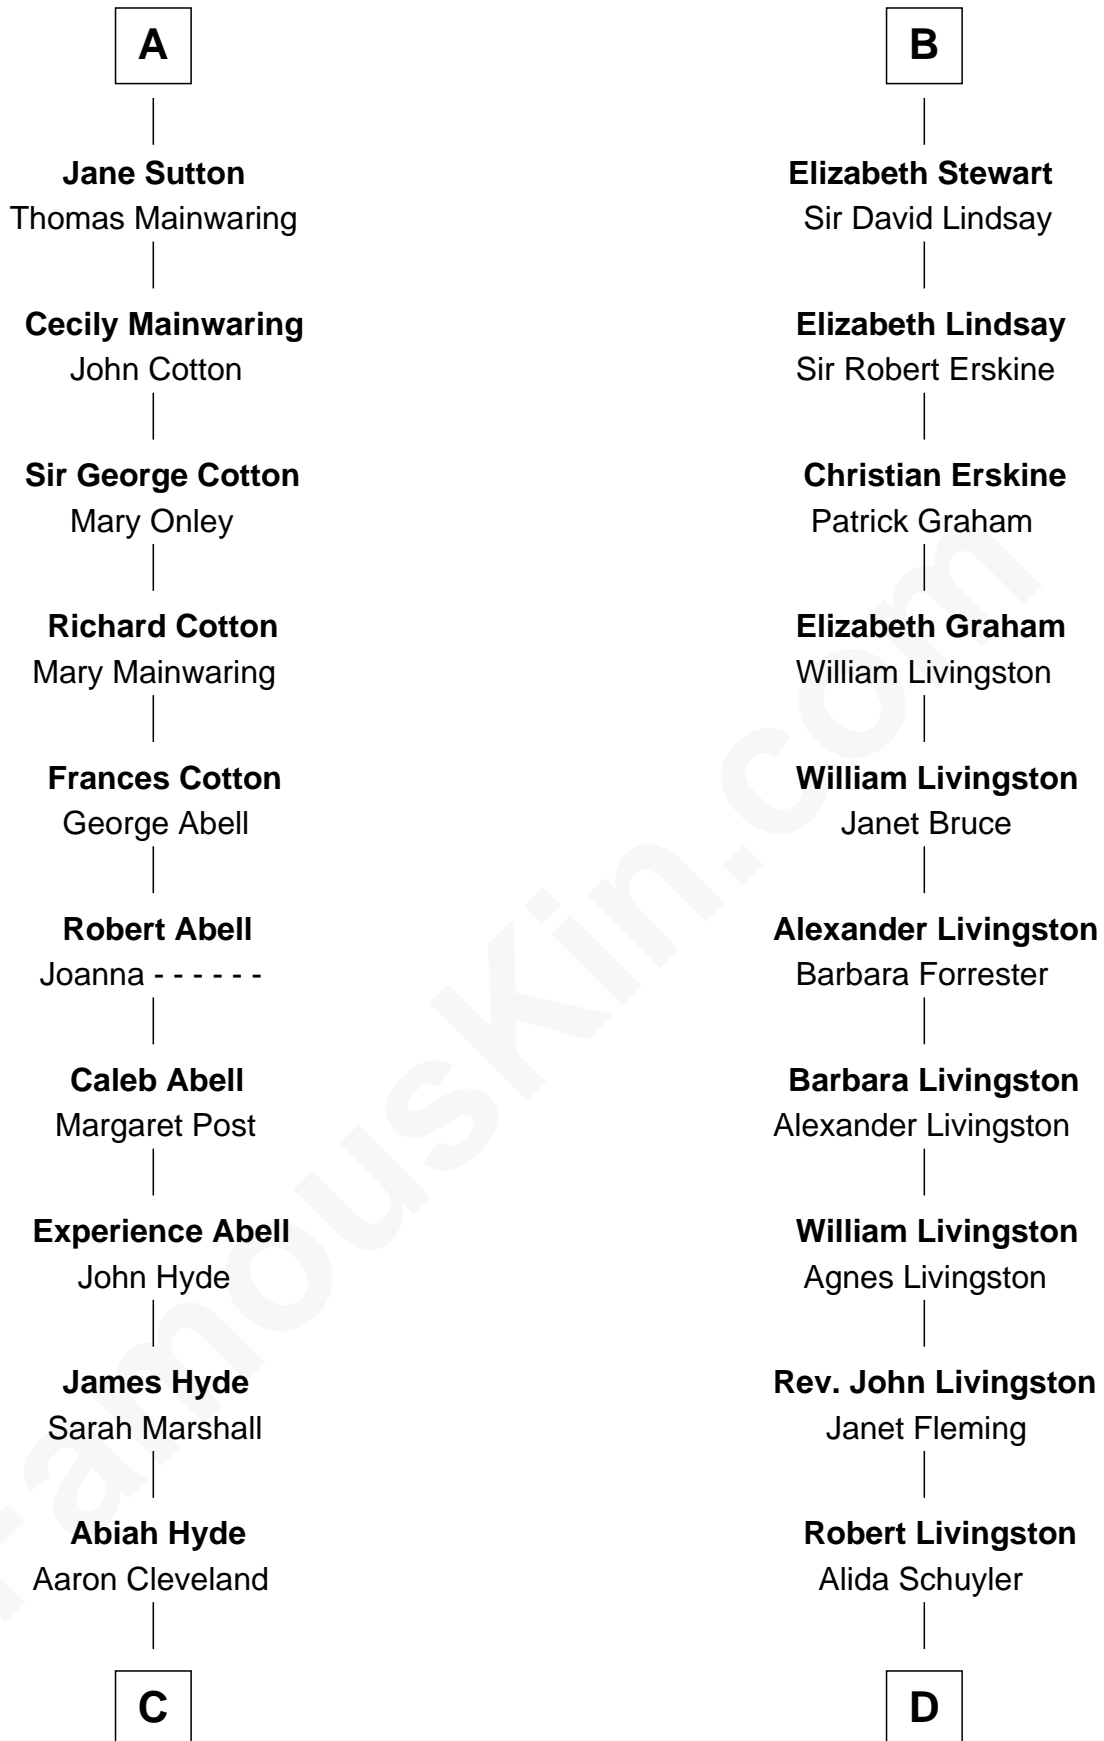

FamousKin.com

Relationship Chart of

Grover Cleveland

22nd and 24th U.S. President

18th cousin 1 time removed of

Philip Livingston

Signer of the Declaration of Independence

FamousKin.com