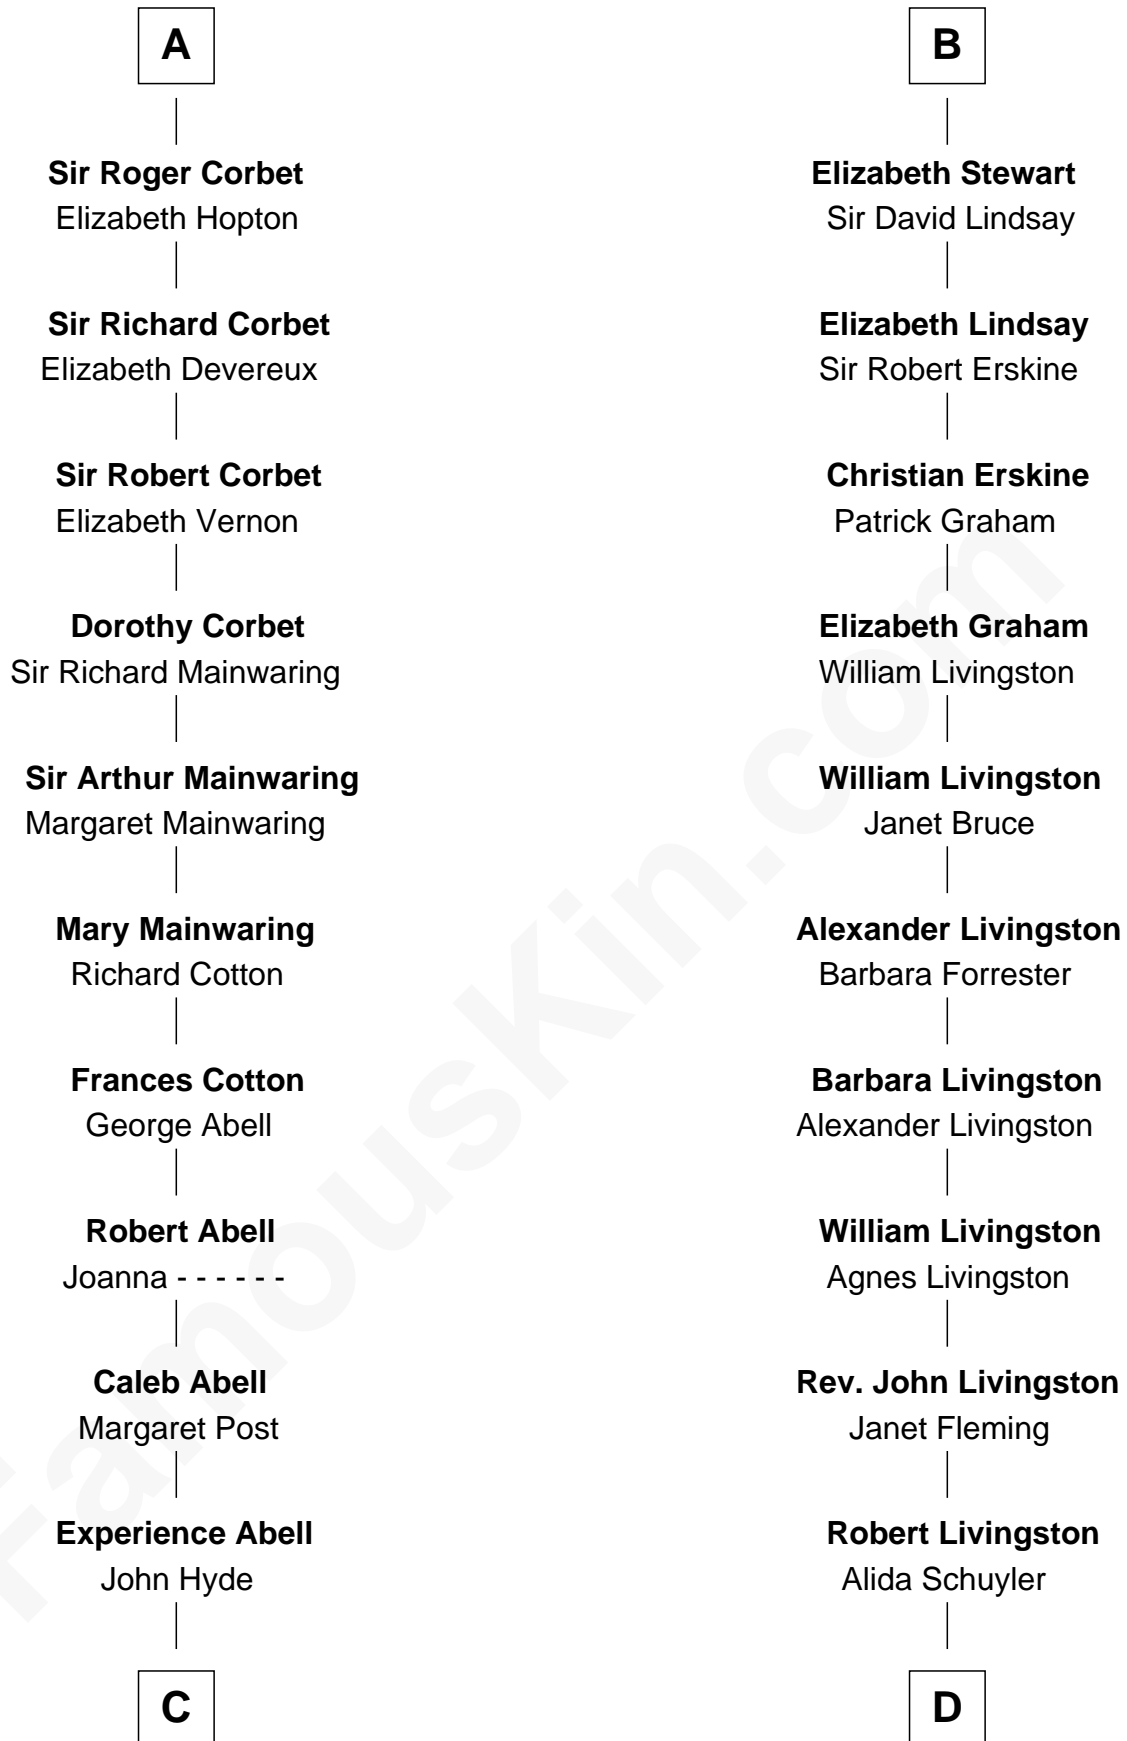

FamousKin.com

Relationship Chart of

Grover Cleveland

22nd and 24th U.S. President

18th cousin 3 times removed of

Philip Livingston

Signer of the Declaration of Independence

C

James Hyde
Sarah Marshall

Abiah Hyde
Aaron Cleveland

William Cleveland
Margaret Falley

Rev. Richard Falley Cleveland
Ann Neal

Grover Cleveland
22nd and 24th U.S. President

D

Philip Livingston
Catrina Van Brugh