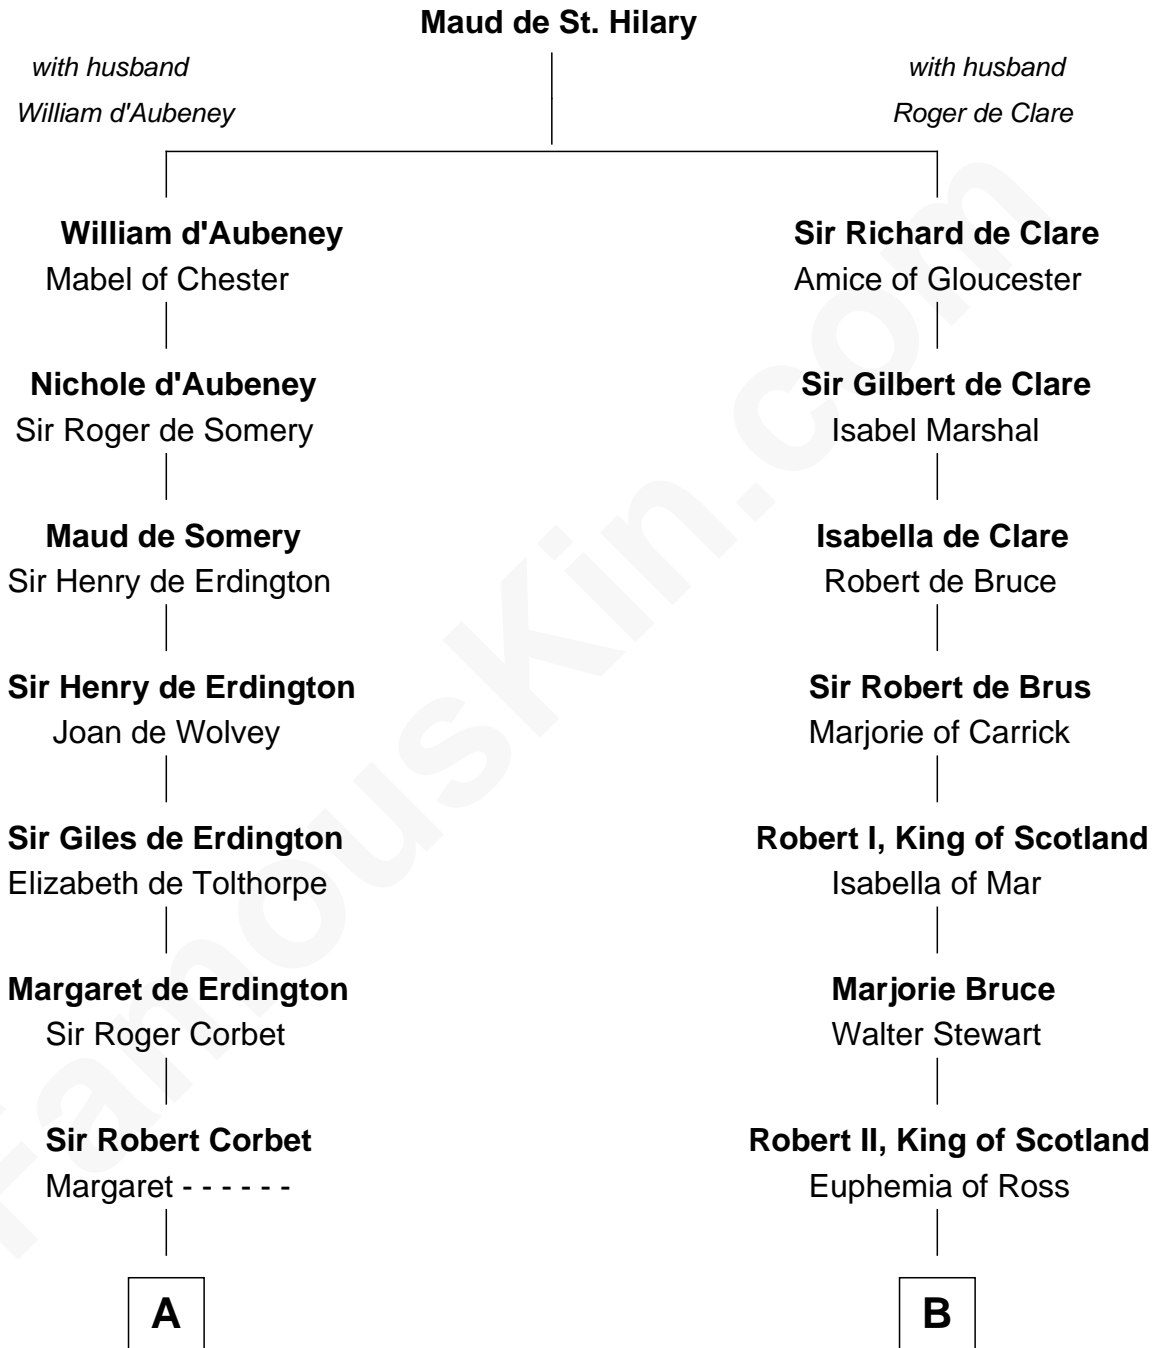

FamousKin.com

Relationship Chart of

Grover Cleveland

22nd and 24th U.S. President

18th cousin 3 times removed of

Philip Livingston

Signer of the Declaration of Independence

C

James Hyde
Sarah Marshall

Abiah Hyde
Aaron Cleveland

William Cleveland
Margaret Falley

Rev. Richard Falley Cleveland
Ann Neal

Grover Cleveland
22nd and 24th U.S. President

D

Philip Livingston
Catrina Van Brugh