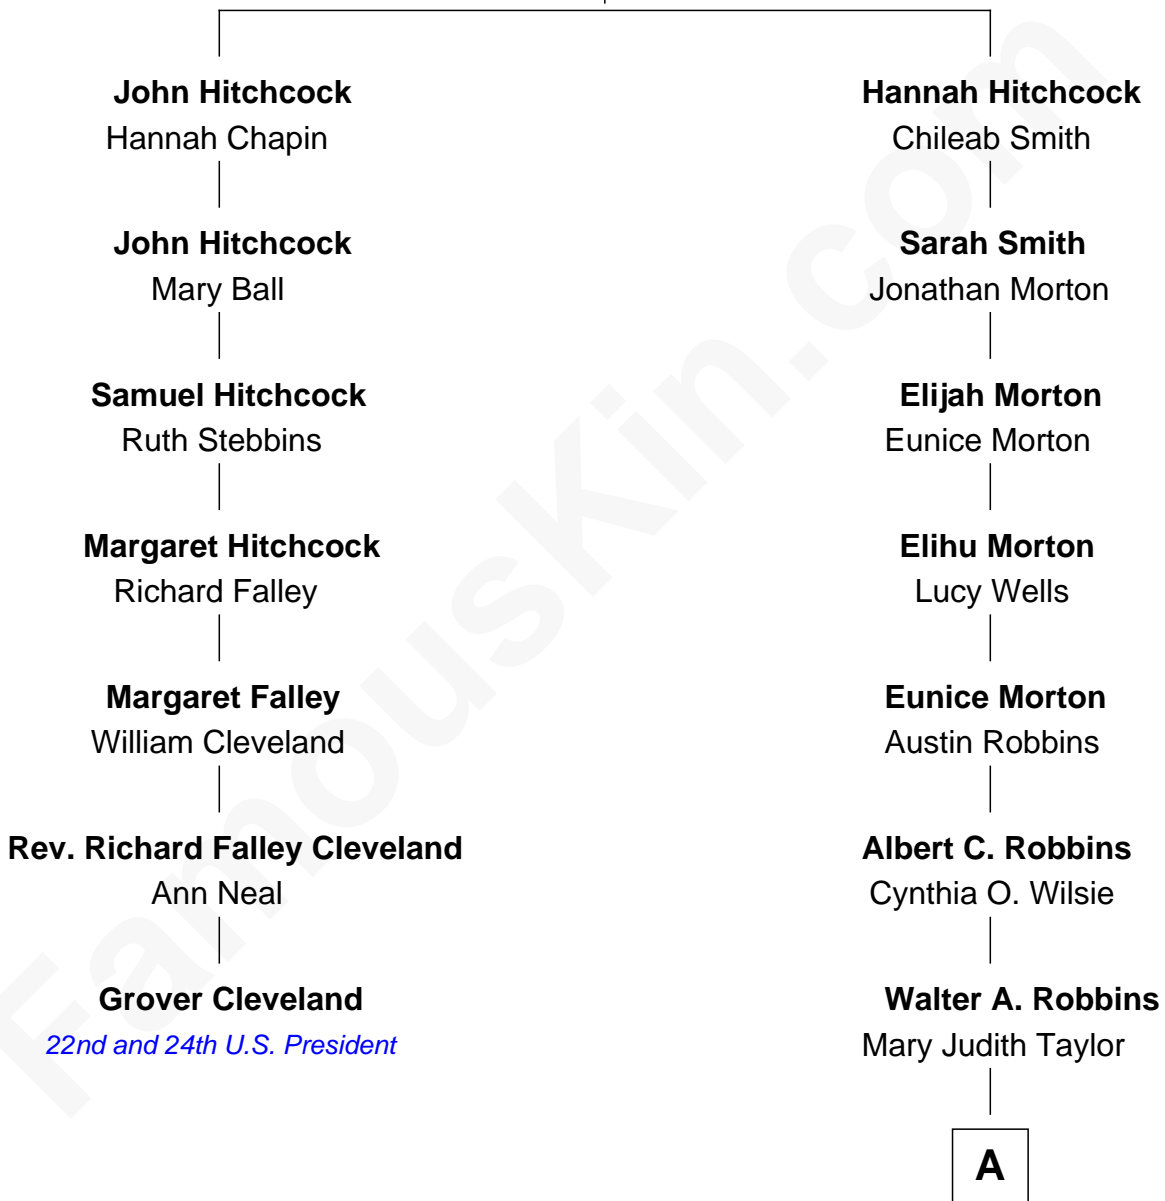

FamousKin.com

Relationship Chart of

Grover Cleveland

22nd and 24th U.S. President

6th cousin 3 times removed of

Tim Robbins

TV and Movie Actor

Luke Hitchcock
Elizabeth Gibbons