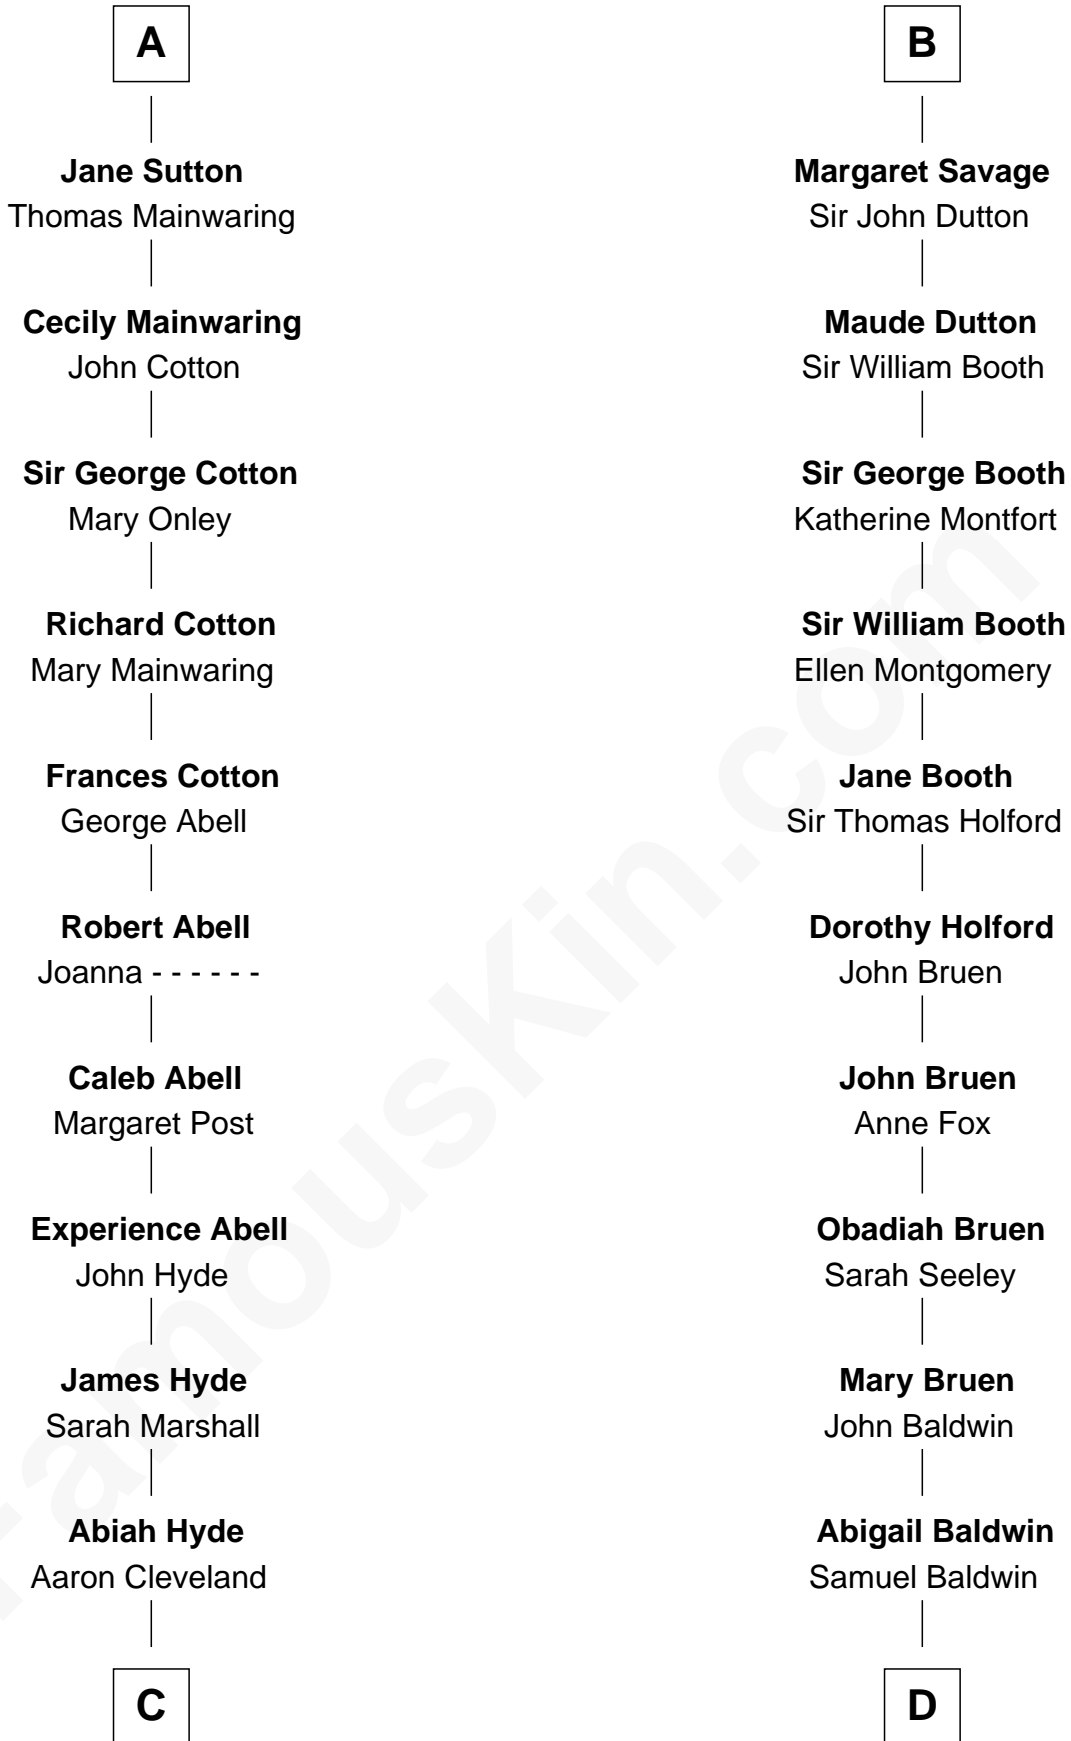

FamousKin.com Relationship Chart of

Grover Cleveland
22nd and 24th U.S. President

19th cousin of

Abraham Baldwin
Signer of the U.S. Constitution

Sir Roger de Somery

FamousKin.com