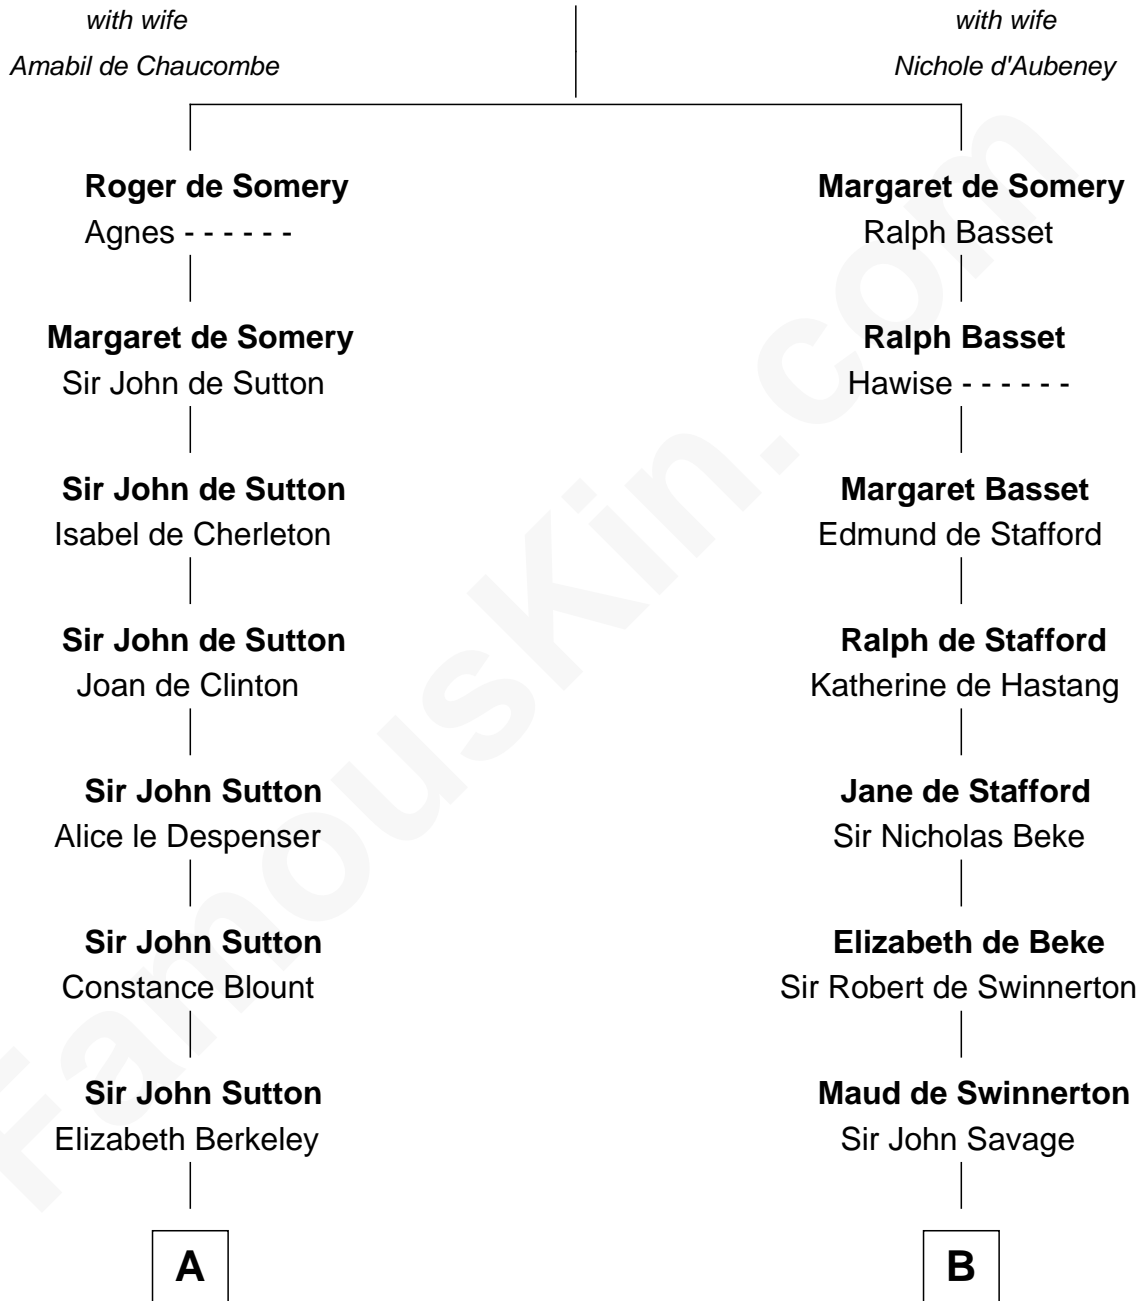

FamousKin.com Relationship Chart of

Grover Cleveland
22nd and 24th U.S. President

19th cousin of

Abraham Baldwin
Signer of the U.S. Constitution

Sir Roger de Somery

FamousKin.com