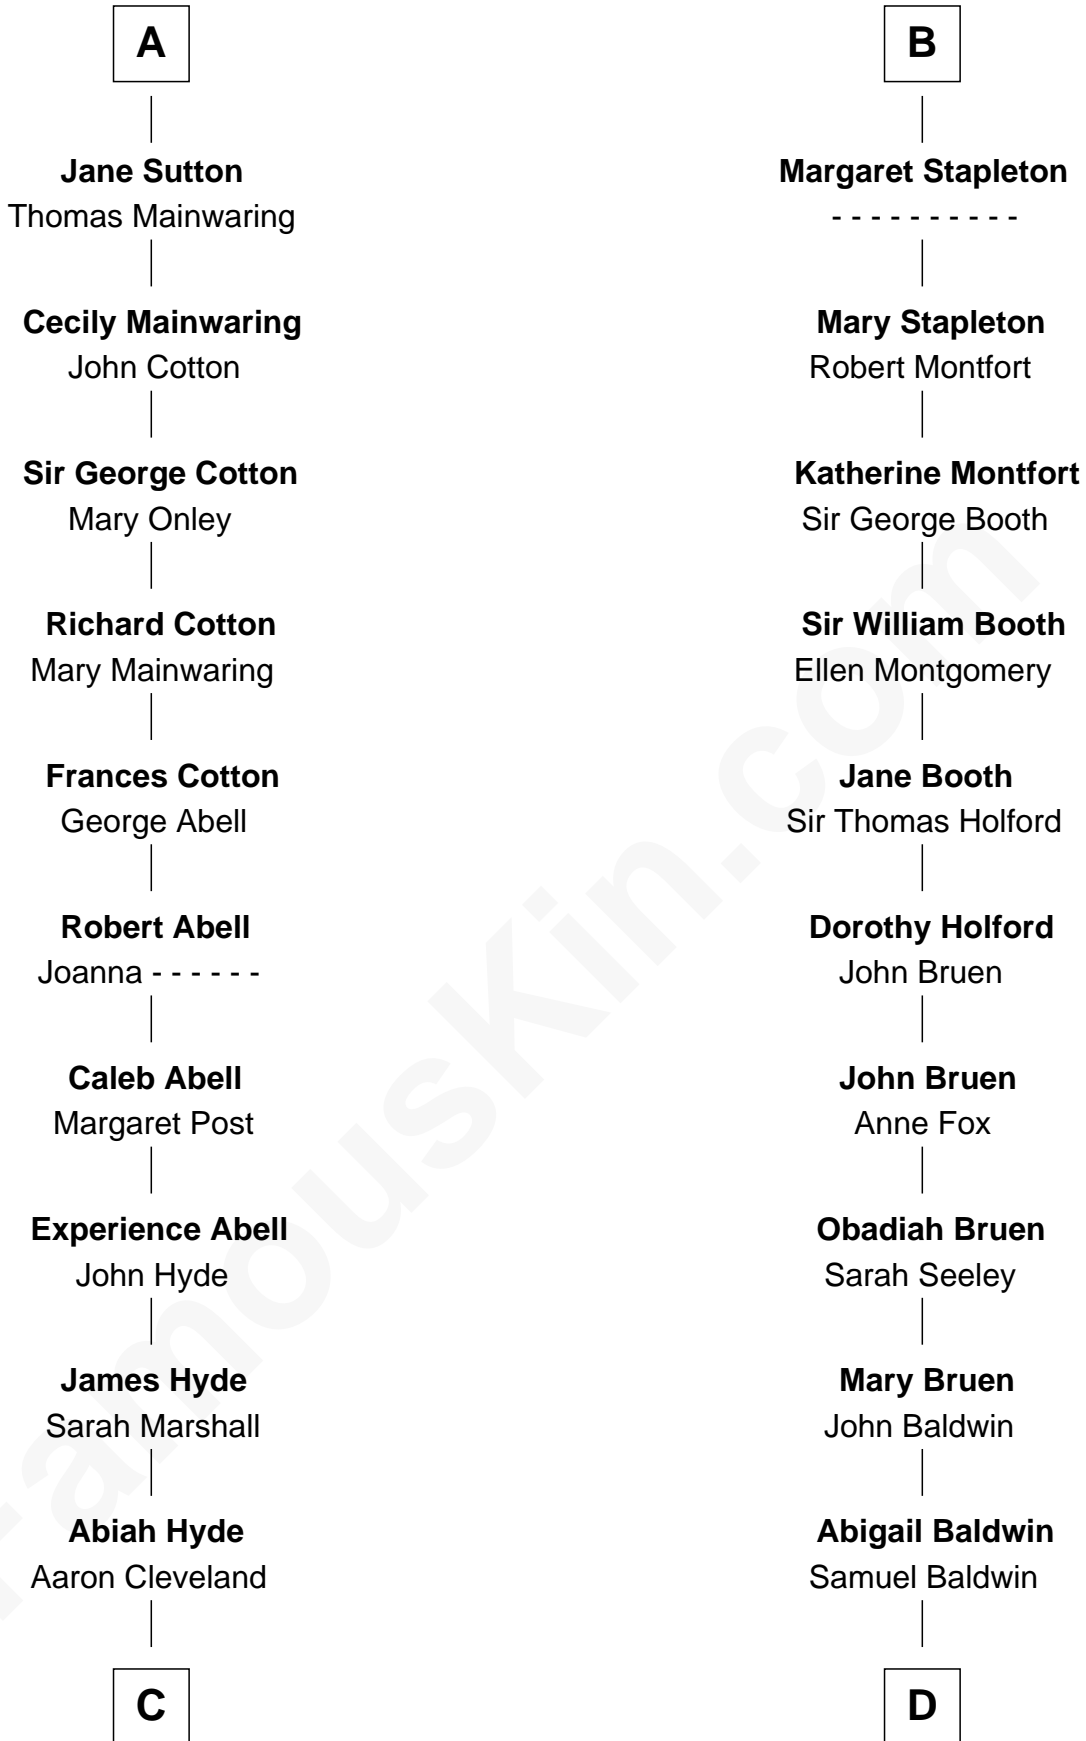

FamousKin.com Relationship Chart of

Grover Cleveland

22nd and 24th U.S. President

19th cousin of

Abraham Baldwin

Signer of the U.S. Constitution

FamousKin.com